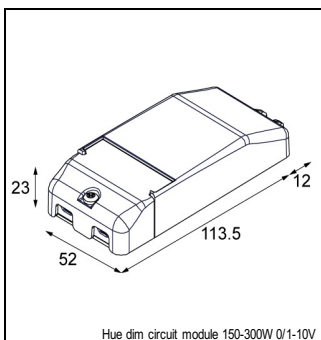

TETRIX STRAIGHT 62 IP55 LED GE

ACCESSORIES

DRIVER-LED

13470130	CASAMBI LED GEAR 350-1050mA 25-60W
13470030	CASAMBI LED GEAR 300-1050mA 16-38W

CASAMBI

13470109	CASAMBI SWITCH WHITE
13470101	CASAMBI DIM MODULE TRE DIM
13470102	CASAMBI DIM MODULE DALI
13470100	CASAMBI DIM MODULE 1-10V

HUE-DEVICE

70008054	HUE SENSOR
70000152	HUE DIMMER SWITCH
70000155	NIKO PURE SWITCH FOR HUE - BLACK STEEL
70000154	NIKO PURE SWITCH FOR HUE - WHITE STEEL

HUE-BRIDGE

70000617	HUE BRIDGE UK
70000616	HUE BRIDGE EU

HUE-MODULE

13190130	HUE DIM CIRCUIT MODULE 150-300W 0/1-10V

ANTIGLARE

13515332	LC Ø64MM BLACK STRUC
13515232	LC Ø44MM BLACK STRUC
13515132	HONEYCOMB Ø83MM BLACK STRUCTURE
13515032	SNOOT Ø82MM BLACK STRUCTURE

GYPKIT

13515630	CONCRETE RING Ø62 FOR STANDARD CONCRETE BOXES
13515530	CONCRETE KIT 150X150 - Ø62
12293330	GYPKIT TRIMLESS 300X150 - 2X Ø62
12293230	GYPKIT TRIMLESS 150X150 - Ø62