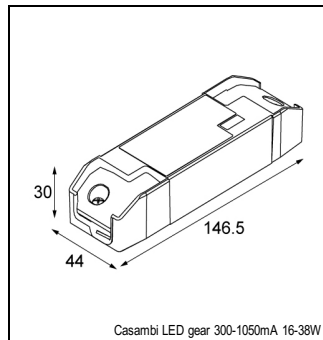

TETRIX STRAIGHT 62 IP55 LED GE

ACCESSORIES

DRIVER-LED

13470130	CASAMBI LED GEAR 350-1050mA 25-60W
13470030	CASAMBI LED GEAR 300-1050mA 16-38W

CASAMBI

13470109	CASAMBI SWITCH WHITE
13470101	CASAMBI DIM MODULE TRE DIM
13470102	CASAMBI DIM MODULE DALI
13470100	CASAMBI DIM MODULE 1-10V

HUE-DEVICE

70008054	HUE SENSOR
70000152	HUE DIMMER SWITCH
70000155	NIKO PURE SWITCH FOR HUE - BLACK STEEL
70000154	NIKO PURE SWITCH FOR HUE - WHITE STEEL

HUE-BRIDGE

70000617	HUE BRIDGE UK
70000616	HUE BRIDGE EU

HUE-MODULE

13190130	HUE DIM CIRCUIT MODULE 150-300W 0/1-10V

ANTIGLARE

13515332	LC Ø64MM BLACK STRUC
13515232	LC Ø44MM BLACK STRUC
13515132	HONEYCOMB Ø83MM BLACK STRUCTURE
13515032	SNOOT Ø82MM BLACK STRUCTURE

GYPKIT

13515630	CONCRETE RING Ø62 FOR STANDARD CONCRETE BOXES
13515530	CONCRETE KIT 150X150 - Ø62
12293330	GYPKIT TRIMLESS 300X150 - 2X Ø62
12293230	GYPKIT TRIMLESS 150X150 - Ø62