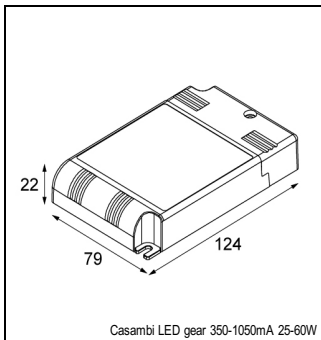

TETRIX STRAIGHT 62 IP55 LED GE

ACCESSORIES

DRIVER-LED

13470130	CASAMBI LED GEAR 350-1050mA 25-60W
13470030	CASAMBI LED GEAR 300-1050mA 16-38W

CASAMBI

13470109	CASAMBI SWITCH WHITE
13470101	CASAMBI DIM MODULE TRE DIM
13470102	CASAMBI DIM MODULE DALI
13470100	CASAMBI DIM MODULE 1-10V

HUE-DEVICE

70008054	HUE SENSOR
70000152	HUE DIMMER SWITCH
70000155	NIKO PURE SWITCH FOR HUE - BLACK STEEL
70000154	NIKO PURE SWITCH FOR HUE - WHITE STEEL

HUE-BRIDGE

70000617	HUE BRIDGE UK
70000616	HUE BRIDGE EU

HUE-MODULE

13190130	HUE DIM CIRCUIT MODULE 150-300W 0/1-10V

ANTIGLARE

13515332	LC Ø64MM BLACK STRUC
13515232	LC Ø44MM BLACK STRUC
13515132	HONEYCOMB Ø83MM BLACK STRUCTURE
13515032	SNOOT Ø82MM BLACK STRUCTURE

GYPKIT

13515630	CONCRETE RING Ø62 FOR STANDARD CONCRETE BOXES
13515530	CONCRETE KIT 150X150 - Ø62
12293330	GYPKIT TRIMLESS 300X150 - 2X Ø62
12293230	GYPKIT TRIMLESS 150X150 - Ø62