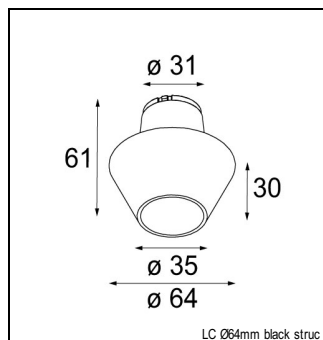

TETRIX STRAIGHT 62 IP55 LED GE

ACCESSORIES

DRIVER-LED

13470130	CASAMBI LED GEAR 350-1050mA 25-60W
13470030	CASAMBI LED GEAR 300-1050mA 16-38W

CASAMBI

13470109	CASAMBI SWITCH WHITE
13470101	CASAMBI DIM MODULE TRE DIM
13470102	CASAMBI DIM MODULE DALI
13470100	CASAMBI DIM MODULE 1-10V

HUE-DEVICE

70008054	HUE SENSOR
70000152	HUE DIMMER SWITCH
70000155	NIKO PURE SWITCH FOR HUE - BLACK STEEL
70000154	NIKO PURE SWITCH FOR HUE - WHITE STEEL

HUE-BRIDGE

70000617	HUE BRIDGE UK
70000616	HUE BRIDGE EU

HUE-MODULE

13190130	HUE DIM CIRCUIT MODULE 150-300W 0/1-10V

ANTIGLARE

13515332	LC Ø64MM BLACK STRUC
13515232	LC Ø44MM BLACK STRUC
13515132	HONEYCOMB Ø83MM BLACK STRUCTURE
13515032	SNOOT Ø82MM BLACK STRUCTURE

GYPKIT

13515630	CONCRETE RING Ø62 FOR STANDARD CONCRETE BOXES
13515530	CONCRETE KIT 150X150 - Ø62
12293330	GYPKIT TRIMLESS 300X150 - 2X Ø62
12293230	GYPKIT TRIMLESS 150X150 - Ø62