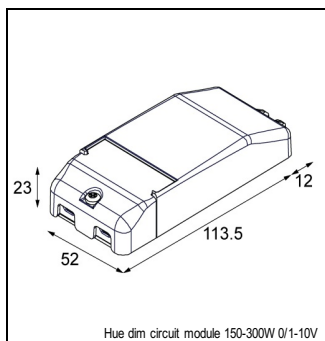

TETRIX OBLIQUE 62 IP55 LED GE

ACCESSORIES

HUE-BRIDGE

70000616	HUE BRIDGE EU
70000617	HUE BRIDGE UK

HUE-MODULE

13190130	HUE DIM CIRCUIT MODULE 150-300W 0/1-10V

CASAMBI

13470109	CASAMBI SWITCH WHITE
13470101	CASAMBI DIM MODULE TRE DIM
13470102	CASAMBI DIM MODULE DALI
13470100	CASAMBI DIM MODULE 1-10V

HUE-DEVICE

70000054	HUE SENSOR
70000152	HUE DIMMER SWITCH
70000155	NIKO PURE SWITCH FOR HUE - BLACK STEEL
70000154	NIKO PURE SWITCH FOR HUE - WHITE STEEL

ANTIGLARE

13515232	LC Ø44MM BLACK STRUC
13515132	HONEYCOMB Ø33MM BLACK STRUCTURE
13515032	SNOOT Ø32MM BLACK STRUCTURE

DRIVER-LED

13470130	CASAMBI LED GEAR 350-1050MA 25-60W
13470030	CASAMBI LED GEAR 300-1050MA 16-38W

GYPKIT

13515630	CONCRETE RING Ø62 FOR STANDARD CONCRETE BOXES
13515530	CONCRETE KIT 150X150 - Ø62
12293330	GYPKIT TRIMLESS 300X150 - 2X Ø62
12293230	GYPKIT TRIMLESS 150X150 - Ø62