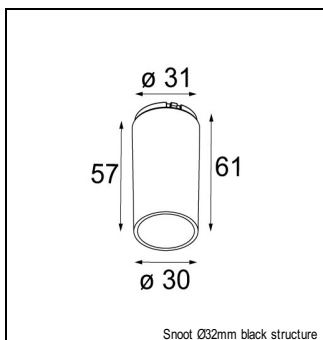

TETRIX OBLIQUE 62 IP55 LED GE

ACCESSORIES

HUE-BRIDGE

70000616	HUE BRIDGE EU
70000617	HUE BRIDGE UK

HUE-MODULE

13190130	HUE DIM CIRCUIT MODULE 150-300W 0/1-10V

CASAMBI

13470109	CASAMBI SWITCH WHITE
13470101	CASAMBI DIM MODULE TRE DIM
13470102	CASAMBI DIM MODULE DALI
13470100	CASAMBI DIM MODULE 1-10V

HUE-DEVICE

70000054	HUE SENSOR
70000152	HUE DIMMER SWITCH
70000155	NIKO PURE SWITCH FOR HUE - BLACK STEEL
70000154	NIKO PURE SWITCH FOR HUE - WHITE STEEL

ANTIGLARE

13515232	LC Ø44MM BLACK STRUC
13515132	HONEYCOMB Ø33MM BLACK STRUCTURE
13515032	SNOOT Ø32MM BLACK STRUCTURE

DRIVER-LED

13470130	CASAMBI LED GEAR 350-1050MA 25-60W
13470030	CASAMBI LED GEAR 300-1050MA 16-38W

GYPKIT

13515630	CONCRETE RING Ø62 FOR STANDARD CONCRETE BOXES
13515530	CONCRETE KIT 150X150 - Ø62
12293330	GYPKIT TRIMLESS 300X150 - 2X Ø62
12293230	GYPKIT TRIMLESS 150X150 - Ø62