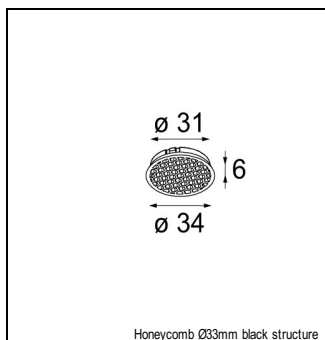

TETRIX OBLIQUE 62 IP55 LED GE

ACCESSORIES

HUE-BRIDGE

70000616	HUE BRIDGE EU
70000617	HUE BRIDGE UK

HUE-MODULE

13190130	HUE DIM CIRCUIT MODULE 150-300W 0/1-10V

CASAMBI

13470109	CASAMBI SWITCH WHITE
13470101	CASAMBI DIM MODULE TRE DIM
13470102	CASAMBI DIM MODULE DALI
13470100	CASAMBI DIM MODULE 1-10V

HUE-DEVICE

70000054	HUE SENSOR
70000152	HUE DIMMER SWITCH
70000155	NIKO PURE SWITCH FOR HUE - BLACK STEEL
70000154	NIKO PURE SWITCH FOR HUE - WHITE STEEL

ANTIGLARE

13515232	LC Ø44MM BLACK STRUC
13515132	HONEYCOMB Ø33MM BLACK STRUCTURE
13515032	SNOOT Ø32MM BLACK STRUCTURE

DRIVER-LED

13470130	CASAMBI LED GEAR 350-1050MA 25-60W
13470030	CASAMBI LED GEAR 300-1050MA 16-38W

GYPKIT

13515630	CONCRETE RING Ø62 FOR STANDARD CONCRETE BOXES
13515530	CONCRETE KIT 150X150 - Ø62
12293330	GYPKIT TRIMLESS 300X150 - 2X Ø62
12293230	GYPKIT TRIMLESS 150X150 - Ø62