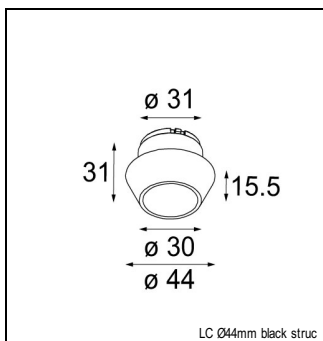

TETRIX OBLIQUE 62 IP55 LED GE

ACCESSORIES

HUE-BRIDGE

70000616	HUE BRIDGE EU
70000617	HUE BRIDGE UK

HUE-MODULE

13190130	HUE DIM CIRCUIT MODULE 150-300W 0/1-10V

CASAMBI

13470109	CASAMBI SWITCH WHITE
13470101	CASAMBI DIM MODULE TRE DIM
13470102	CASAMBI DIM MODULE DALI
13470100	CASAMBI DIM MODULE 1-10V

HUE-DEVICE

70000054	HUE SENSOR
70000152	HUE DIMMER SWITCH
70000155	NIKO PURE SWITCH FOR HUE - BLACK STEEL
70000154	NIKO PURE SWITCH FOR HUE - WHITE STEEL

ANTIGLARE

13515232	LC Ø44MM BLACK STRUC
13515132	HONEYCOMB Ø33MM BLACK STRUCTURE
13515032	SNOOT Ø32MM BLACK STRUCTURE

DRIVER-LED

13470130	CASAMBI LED GEAR 350-1050MA 25-60W
13470030	CASAMBI LED GEAR 300-1050MA 16-38W

GYPKIT

13515630	CONCRETE RING Ø62 FOR STANDARD CONCRETE BOXES
13515530	CONCRETE KIT 150X150 - Ø62
12293330	GYPKIT TRIMLESS 300X150 - 2X Ø62
12293230	GYPKIT TRIMLESS 150X150 - Ø62