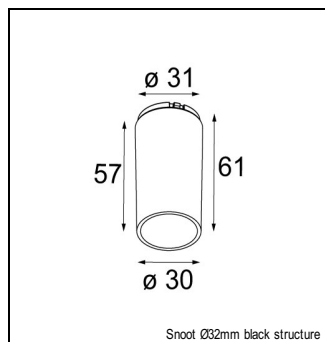

TETRIX OBLIQUE 62 IP55 LED GE

ACCESSORIES

HUE-BRIDGE

70000616	HUE BRIDGE EU
70000617	HUE BRIDGE UK

HUE-MODULE

13190130	HUE DIM CIRCUIT MODULE 150-300W 0/1-10V

CASAMBI

13470109	CASAMBI SWITCH WHITE
13470101	CASAMBI DIM MODULE TRE DIM
13470102	CASAMBI DIM MODULE DALI
13470100	CASAMBI DIM MODULE 1-10V

HUE-DEVICE

70000054	HUE SENSOR
70000152	HUE DIMMER SWITCH
70000155	NIKO PURE SWITCH FOR HUE - BLACK STEEL
70000154	NIKO PURE SWITCH FOR HUE - WHITE STEEL

ANTIGLARE

13515232	LC Ø44MM BLACK STRUC
13515132	HONEYCOMB Ø33MM BLACK STRUCTURE
13515032	SNOOT Ø32MM BLACK STRUCTURE

DRIVER-LED

13470130	CASAMBI LED GEAR 350-1050MA 25-60W
13470030	CASAMBI LED GEAR 300-1050MA 16-38W

GYPKIT

13515630	CONCRETE RING Ø62 FOR STANDARD CONCRETE BOXES
13515530	CONCRETE KIT 150X150 - Ø62
12293330	GYPKIT TRIMLESS 300X150 - 2X Ø62
12293230	GYPKIT TRIMLESS 150X150 - Ø62