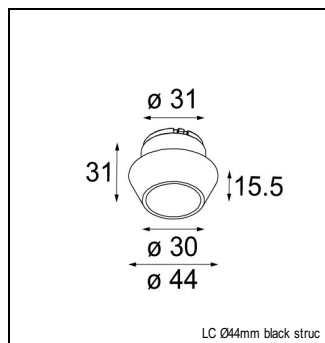

TETRIX OBLIQUE 62 IP55 LED GE

ACCESSORIES

HUE-BRIDGE

70000616	HUE BRIDGE EU
70000617	HUE BRIDGE UK

HUE-MODULE

13190130	HUE DIM CIRCUIT MODULE 150-300W 0/1-10V

CASAMBI

13470109	CASAMBI SWITCH WHITE
13470101	CASAMBI DIM MODULE TRE DIM
13470102	CASAMBI DIM MODULE DALI
13470100	CASAMBI DIM MODULE 1-10V

HUE-DEVICE

70000054	HUE SENSOR
70000152	HUE DIMMER SWITCH
70000155	NIKO PURE SWITCH FOR HUE - BLACK STEEL
70000154	NIKO PURE SWITCH FOR HUE - WHITE STEEL

ANTIGLARE

13515232	LC Ø44MM BLACK STRUC
13515132	HONEYCOMB Ø33MM BLACK STRUCTURE
13515032	SNOOT Ø32MM BLACK STRUCTURE

DRIVER-LED

13470130	CASAMBI LED GEAR 350-1050MA 25-60W
13470030	CASAMBI LED GEAR 300-1050MA 16-38W

GYPKIT

13515630	CONCRETE RING Ø62 FOR STANDARD CONCRETE BOXES
13515530	CONCRETE KIT 150X150 - Ø62
12293330	GYPKIT TRIMLESS 300X150 - 2X Ø62
12293230	GYPKIT TRIMLESS 150X150 - Ø62