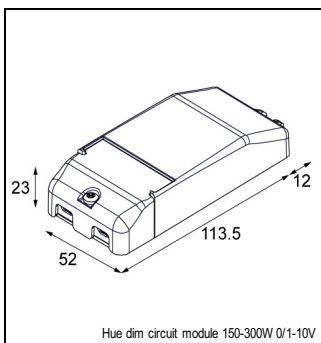

TETRIX OBLIQUE 62 IP55 LED GE

ACCESSORIES

HUE-BRIDGE

70000616	HUE BRIDGE EU
70000617	HUE BRIDGE UK

HUE-MODULE

13190130	HUE DIM CIRCUIT MODULE 150-300W 0/1-10V

CASAMBI

13470109	CASAMBI SWITCH WHITE
13470101	CASAMBI DIM MODULE TRE DIM
13470102	CASAMBI DIM MODULE DALI
13470100	CASAMBI DIM MODULE 1-10V

HUE-DEVICE

70000054	HUE SENSOR
70000152	HUE DIMMER SWITCH
70000155	NIKO PURE SWITCH FOR HUE - BLACK STEEL
70000154	NIKO PURE SWITCH FOR HUE - WHITE STEEL

ANTIGLARE

13515232	LC Ø44MM BLACK STRUC
13515132	HONEYCOMB Ø33MM BLACK STRUCTURE
13515032	SNOOT Ø32MM BLACK STRUCTURE

DRIVER-LED

13470130	CASAMBI LED GEAR 350-1050MA 25-60W
13470030	CASAMBI LED GEAR 300-1050MA 16-38W

GYPKIT

13515630	CONCRETE RING Ø62 FOR STANDARD CONCRETE BOXES
13515530	CONCRETE KIT 150X150 - Ø62
12293330	GYPKIT TRIMLESS 300X150 - 2X Ø62
12293230	GYPKIT TRIMLESS 150X150 - Ø62