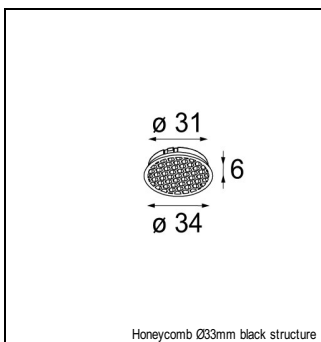

TETRIX OBLIQUE 62 IP55 LED GE

ACCESSORIES

HUE-BRIDGE

70000616	HUE BRIDGE EU
70000617	HUE BRIDGE UK

HUE-MODULE

13190130	HUE DIM CIRCUIT MODULE 150-300W 0/1-10V

CASAMBI

13470109	CASAMBI SWITCH WHITE
13470101	CASAMBI DIM MODULE TRE DIM
13470102	CASAMBI DIM MODULE DALI
13470100	CASAMBI DIM MODULE 1-10V

HUE-DEVICE

70000054	HUE SENSOR
70000152	HUE DIMMER SWITCH
70000155	NIKO PURE SWITCH FOR HUE - BLACK STEEL
70000154	NIKO PURE SWITCH FOR HUE - WHITE STEEL

ANTIGLARE

13515232	LC Ø44MM BLACK STRUC
13515132	HONEYCOMB Ø33MM BLACK STRUCTURE
13515032	SNOOT Ø32MM BLACK STRUCTURE

DRIVER-LED

13470130	CASAMBI LED GEAR 350-1050MA 25-60W
13470030	CASAMBI LED GEAR 300-1050MA 16-38W

GYPKIT

13515630	CONCRETE RING Ø62 FOR STANDARD CONCRETE BOXES
13515530	CONCRETE KIT 150X150 - Ø62
12293330	GYPKIT TRIMLESS 300X150 - 2X Ø62
12293230	GYPKIT TRIMLESS 150X150 - Ø62