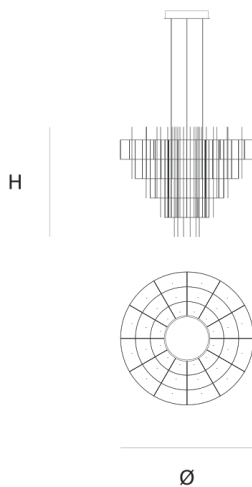

Product data sheet

Date: November 11th 2021

ABOUT **SPY CHANDELIER** by Jan Pauwels

The luxurious atmosphere of the past in a new configuration. Symmetrical circles in a conical shape. The circuit boards have leds on both sides. 2/3 of the light goes down and 1/3 goes up.

DIMENSIONS

Ø 100 cm 39.4 inch
H 85 cm 33.5 inch

CANOPY

Ø 35.5 cm 13.9 inch
H 6.5 cm 2.6 inch

CABLELENGTH

Up to 200 cm 78 inch

LIGHTSOURCE

168 x led 12V/0,6W,
2800K, 5040LM

INCLUDED

Yes

 6  63  110x110x80cm

FINISH

Nickel 
Brass 
Copper 
Blackbrass 

TYPE.NR

TYPE chandelier

STANDARD