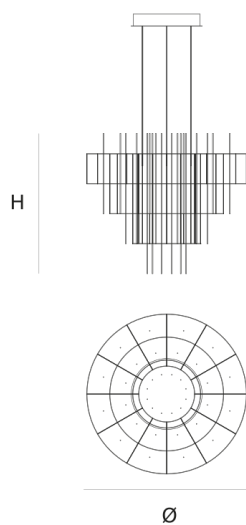

Product data sheet

Date: November 11th 2021

ABOUT **SPY CHANDELIER** by Jan Pauwels

The luxurious atmosphere of the past in a new configuration. Symmetrical circles in a conical shape. The circuit boards have leds on both sides. 2/3 of the light goes down and 1/3 goes up.

DIMENSIONS

Ø 80 cm 31.5 inch
H 37.5 cm 14.8 inch
W 80 cm 31.5 inch

CANOPY

Ø 35.5 cm 13.9 inch
H 6.5 cm 2.6 inch

CABLELENGTH

Up to 200 cm 78 inch

LIGHTSOURCE

108x led 12V/0,6W
2800K 3240LM