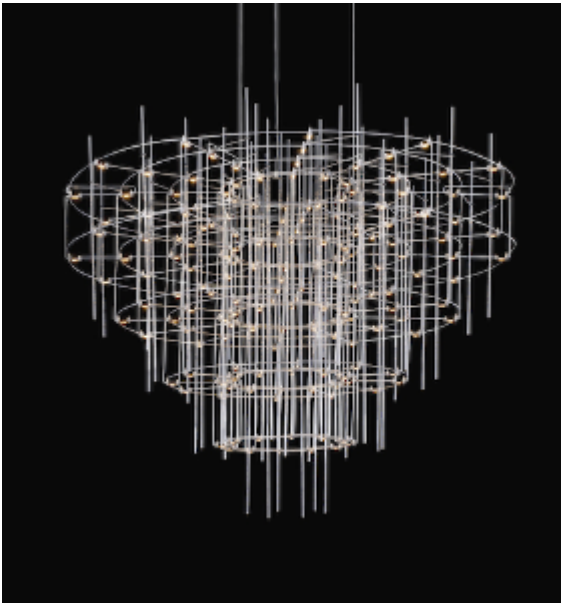

Product data sheet

Date: November 11th 2021

ABOUT **SPY CHANDELIER** by Jan Pauwels

The luxurious atmosphere of the past in a new configuration. Symmetrical circles in a conical shape. The circuit boards have leds on both sides. 2/3 of the light goes down and 1/3 goes up.

DIMENSIONS

Ø 80 cm 31.5 inch
H 37.5 cm 14.8 inch
W 80 cm 31.5 inch

CANOPY

Ø 35.5 cm 13.9 inch
H 6.5 cm 2.6 inch

CABLELENGTH

Up to 200 cm 78 inch

LIGHTSOURCE

108x led 12V/0,6W
2800K 3240LM