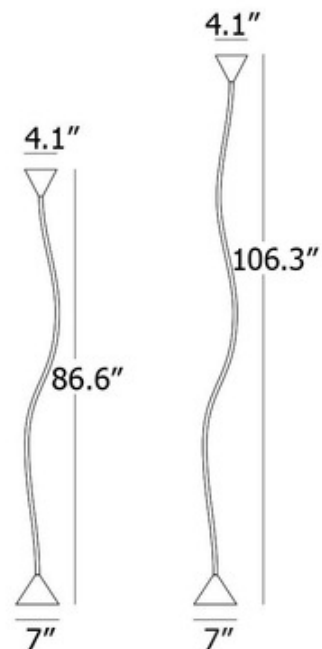

DESIGNER

Sergio Calatroni

BRAND

Pallucco Italia

DESCRIPTION

The Papiro Floor Lamp is a slim, directable fixture with an organic shape and sculpture-like presence. Available in Copper, Nickel, or Pearly Gold in two sizes. General light distribution. Pedal dimmer included. Made in Italy.

Shown in: Nickel

SHADE COLOR	N/A
BODY FINISH	Nickel
WATTAGE	13W
DIMMER	Included
DIMENSIONS	7"W x 86.6"H
LAMP	1 x LED/13W/120V LED

Technical Information

LUMINOUS FLUX	1190 lumens
LUMENS/WATT	91.54
LAMP COLOR	2700 K

ITEM NUMBER PAL972443

COMPANY	PROJECT	FIXTURE TYPE	APPROVED BY	DATE