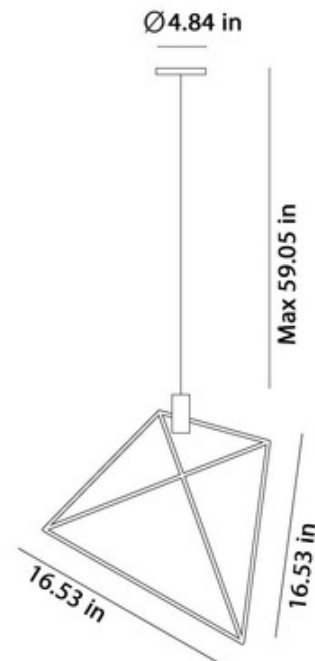

**DESIGNER**

Kazuhiro Yamanaka

**BRAND**

Pallucco Italia

**DESCRIPTION**

Inspired by Japanese Rock Gardens, the Rock Garden Pendant offers an aluminum pyramid-shaped frame that offers a rock with an invisible surface that allows its beholder to imagine and become submerged with the invisible shapes and volumes. Paired with a cylindrical diffuser. Available in Black, Grey, Red, or White with a Black or White diffuser. Includes 59 inch length cable and round canopy. UL and cUL listed.

*Shown in: Red / White*

<b>SHADE COLOR</b>	White
<b>BODY FINISH</b>	Red
<b>WATTAGE</b>	6W
<b>DIMMER</b>	Standard 120V
<b>DIMENSIONS</b>	59"L x 16.053"W x 16.053"H
<b>LAMP</b>	1 x PAR16/GU10/6W/120V LED

ITEM NUMBER

PAL800693

COMPANY

PROJECT

FIXTURE TYPE

APPROVED BY

DATE