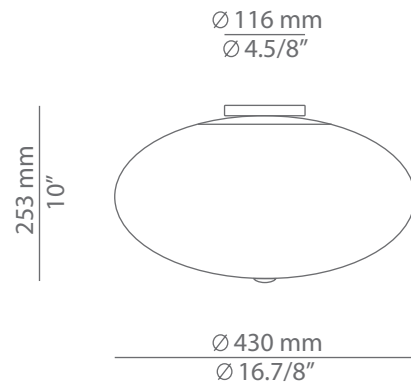

NÈBULA

t-3133
ceiling lamp

Date	Type
Project	
Location	
Model #	Quantity
Specifier	

Description

Ceiling lamp providing direct and indirect light.
Shade is made of satinated glass.

Pictures above might not show the specified dimensions or material. They are for illustration purposes only.

Ordering information

Product Code	Lamp	Finish
t-3133	LED or Fluor. up to 3x20W / E27 / 230V (not included) Dimmable when using dim. lamps	74 WH White CUSTOM

SPECIAL REQUIREMENTS

Custom finishes and versions