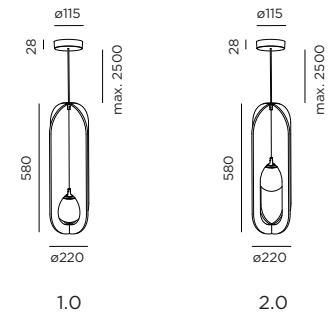

SOLLI COCOON

INSTALLATION INSTRUCTIONS | MAY 2023

DIMENSIONS

MOUNTING INSTRUCTION

- 1** Place the connector on the top part of the luminaire.
- 2** Slide the felt element from the side on the cable and push it down to the connector.
- 3** Take the second felt element and slide it on with an angle to connect it to the other element and connector.
- 4** Place the top connector onto the cable and felt elements.