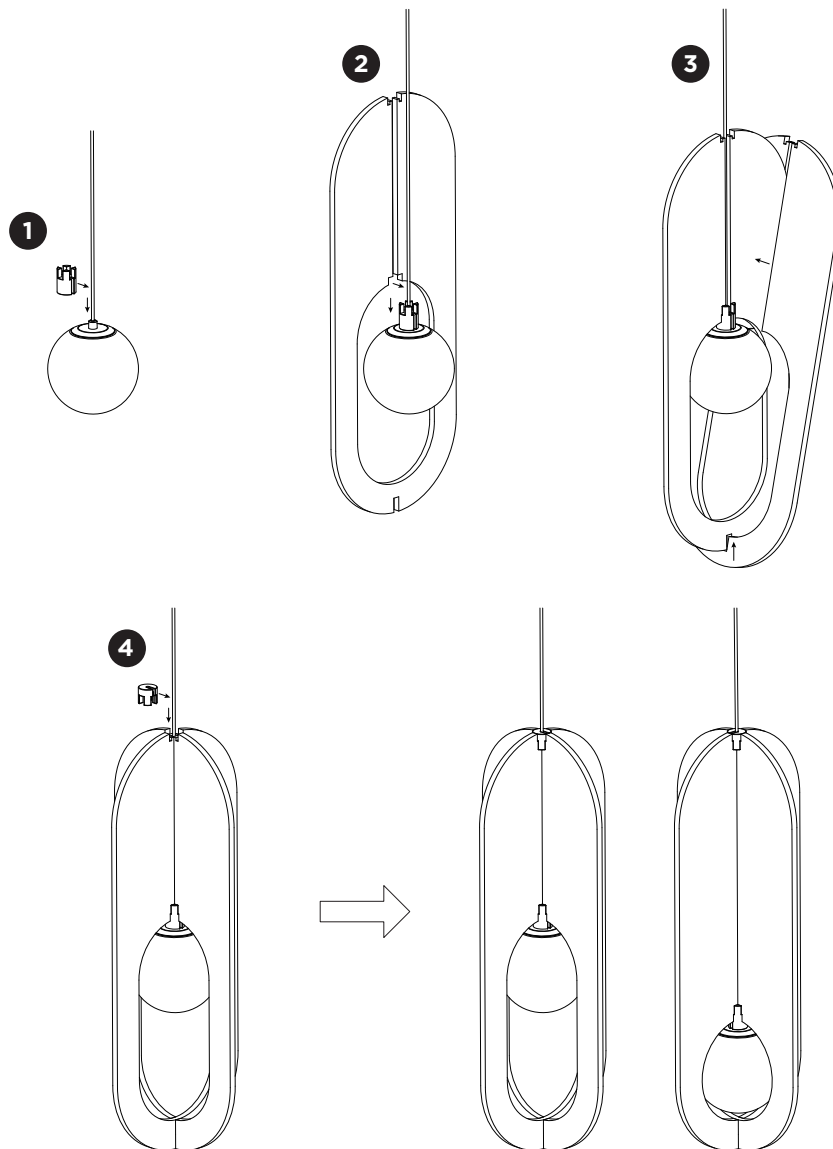

SOLLI COCOON

INSTALLATION INSTRUCTIONS | MAY 2023

DIMENSIONS

MOUNTING INSTRUCTION

- 1** Place the connector on the top part of the luminaire.
- 2** Slide the felt element from the side on the cable and push it down to the connector.
- 3** Take the second felt element and slide it on with an angle to connect it to the other element and connector.
- 4** Place the top connector onto the cable and felt elements.