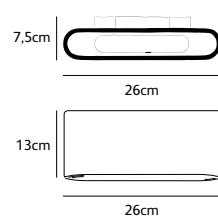

solo

wall lamp LED & wall lamp halogen aluminium 26cm

colors & materials

* **ABL**
aluminium
black

* **AW**
aluminium
white

SO.WA.LED.ABL

Order code	SO.WA.LED.*
Dimensions	
Wxdxh	26x7,5x13cm
Light source	LED 6,5W up & 6,5W down / 2700K / 1300 lm
Weight/Packaging	
Net. weight	2kg
Gross weight	2,5kg
Packaging	31x22x9cm
Driver	Trailing & leading edge dimnable driver (assembled in fixture)