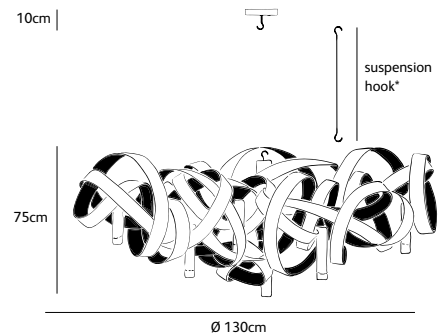

*** ST**
stainless
steel

*** TOT.BR**
total brass

*** WH**
white
powder
coated

MN.07.CH.HG.T

Order code	MN.05.CH.*.T
Dimensions	
Øxh	75x35cm
Hook	customized*
Ceiling cover	10cm
Light source	Included 5 x 40W halogen
Lampholder	G9
	Max. 5 x 40W / 240V
Weight/Packaging	
Net. weight	7kg
Gross weight	10kg
Packaging	80x80x40cm
Dimming	
	Dimmable, dimmer not included

Order code	MN.07.CH.*.T
Dimensions	
Øxh	100x45cm
Hook	customized*
Ceiling cover	10cm
Light source	Included 7 x 40W halogen
Lampholder	G9
	Max. 7 x 40W / 240V
Weight/Packaging	
Net. weight	9kg
Gross weight	14kg
Packaging	105x105x55cm
Dimming	
	Dimmable, dimmer not included