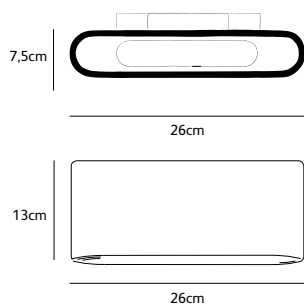

Order code

SOLO-OUTD.LED.*

Dimensions

Wxdxh **26x7,5x13cm**

Lamp source

LED: 6,5W up & 6,5W down
/ 2700K / 1300 lm (3000K on request)

Weight/Packaging

Net. weight **2,5kg (bronze: 6kg)**

Gross weight **3kg (bronze: 6,5kg)**

Packaging **31x22x9cm**

Dimming

Not dimmable

IP55

Solo outdoor in BL and WH contain the same powder coat on both the inside and outside. When the light source is on, the inside will look different in color depending on the type (halogen or LED) and light color of the light source.