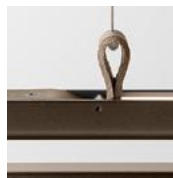

colors & materials

* AN
anodic brown
powder coated