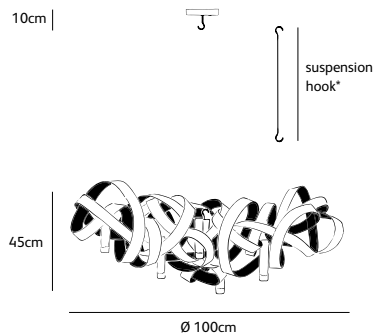

*** ST**
stainless
steel

*** TOT.BR**
total brass

*** WH**
white
powder
coated

MN.07.CH.HG.T

Order code	MN.05.CH.*.T
Dimensions	
Øxh	75x35cm
Hook	customized*
Ceiling cover	10cm
Light source	Included 5 x 40W halogen
Lampholder	G9
	Max. 5 x 40W / 240V
Weight/Packaging	
Net. weight	7kg
Gross weight	10kg
Packaging	80x80x40cm
Dimming	
	Dimmable, dimmer not included