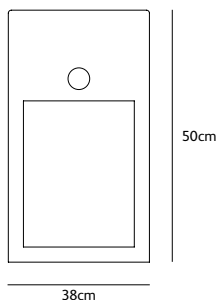

IS.01.SU.*

Dimensions

Øxh **20,5x40cm**

Standard cable length **300cm**

Light source

8,7W LED / 240V

2700K / 650 lm

Weight/Packaging

jaxx

floor lamp

JX.60.FL.BL & JX.110.FL.BL & JX.RELAX.FL.BL

colors & materials

* **BL** black
powder coated

* **TG**
tarpaulin grey
powder coated

Order code	JX.RELAX.FL.*
Dimensions	
Wxdxh	38x38x50cm
Standard cable length	500cm
Light source	
Included, 1 x LED warm white bulb	7W / 240V / 2700K / 806 lm
Lampholder	E27
Weight	
Net. weight	15kg

Order code	JX.60.FL.*
Dimensions	
Wxdxh	16x16x60cm
Standard cable length	500cm
Light source	
Included, 1 x LED warm white bulb	7W / 240V / 2700K / 806 lm
Lampholder	E27
Weight	
Net. weight	8kg

Order code	JX.110.FL.*
Dimensions	
Wxdxh	16x16x110cm
Standard cable length	500cm
Light source	
Included, 1 x LED warm white bulb	7W / 240V / 2700K / 806 lm
Lampholder	E27
Weight	
Net. weight	14kg