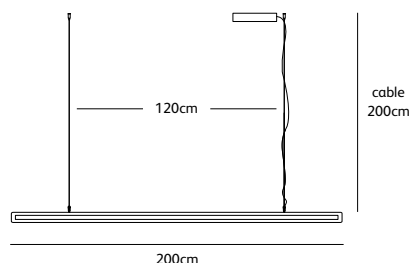

Order code	BB.T2.*/*
Dimensions	Øxh 15x35cm
Standard cable length	300cm
Light source	Not included
Lampholder	GU10
	suitable for retrofit
	LED 240V
Weight	
Net. weight	< 1kg

Order code	BB.T3.*/*
Dimensions	Øxh 15x35cm
Standard cable length	300cm
Light source	Not included
Lampholder	GU10
	suitable for retrofit
	LED 240V
Weight	
Net. weight	< 1kg

Order code	BB.T4.*/*
Dimensions	Øxh 15x35cm
Standard cable length	300cm
Light source	Not included
Lampholder	GU10
	suitable for retrofit
	LED 240V
Weight	
Net. weight	< 1kg

Order code	BB.T5.*/*
Dimensions	Øxh 15x57cm
Standard cable length	300cm
Light source	Not included
Lampholder	GU10
	suitable for retrofit
	LED 240V
Weight	
Net. weight	< 1kg

*** GM**
gunmetal
powder coated

*** WH**
white
powder coated

FR.200.SU.UP/DOWN.GM

Order code	FR.120.SU.UP/DOWN.*
Dimensions	
Wxdxh	120x2,5x7cm
Standard cable length	200cm
Light source	LED 13W up – 19W down / 2700K / 1750 lm
Weight/Packaging	
Net. weight	4kg
Gross weight	6kg
Packaging	125x16,5x16,5cm
Driver	Dimmable driver Dimmer not included
Standard driver box	24x8x4cm (white)
Optional driver box in anodic brown or gun metal.	

Order code	FR.160.SU.UP/DOWN.*
Dimensions	
Wxdxh	160x2,5x7cm
Standard cable length	200cm
Light source	LED 19W up – 26W down / 2700K / 2500 lm
Weight/Packaging	
Net. weight	5,5kg
Gross weight	8kg
Packaging	165x16,5x16,5cm
Driver	Dimmable driver Dimmer not included
Standard driver box	24x8x4cm (white)
Optional driver box in anodic brown or gun metal.	