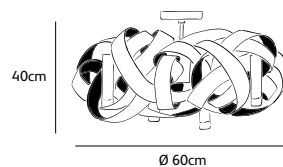

Order code	MN.03.CE.*
Dimensions	
Øxh	45x35cm
Ceiling cover	10cm
Light source	Included 3 x 40W halogen
Lampholder	G9
	Max. 3 x 40W / 240V
Weight/Packaging	
Net. weight	2,5kg
Gross weight	3,5kg
Packaging	50x50x40cm
Dimming	Dimmable, dimmer not included

Order code	MN.05.CE.*
Dimensions	
Øxh	60x40cm
Ceiling cover	10cm
Light source	Included 5 x 40W halogen
Lampholder	G9
	Max. 5 x 40W / 240V
Weight/Packaging	
Net. weight	7kg
Gross weight	9kg
Packaging	65x65x50cm
Dimming	Dimmable, dimmer not included