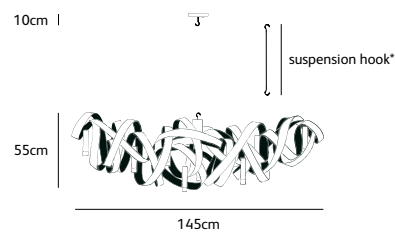

*** WH**
white
powder
coated

MN.06.CH.HG/BL.O

Order code	
MN.06.CH.*.O	
Dimensions	
Wxdxh	110x45x45cm
Hook	customized*
Ceiling cover	10cm
Light source	
Included 6 x 40W halogen	
Lampholder	
G9	
Max. 6 x 40W / 240V	
Weight/Packaging	
Net. weight	7kg
Gross weight	11kg
Packaging	120x55x55cm
Dimming	
Dimmable	
Dimmer not included	