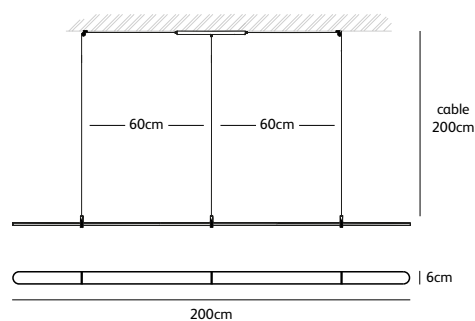

CO.200.SU

Order code	CO.200.SU
Dimensions	
Wxdxh	200x6x1,2cm
Standard cable length	200cm
Material	translucent natural acrylic stone
Light source	LED 38W / 2600K / 1800 lm
Weight/Packaging	
Net. weight	1,6kg
Driver	Dimmable driver
	Dimmer not included
	Wireless lighting control on request