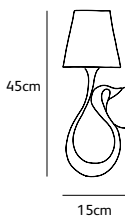

Order code	OD.01.WA.**
Dimensions	
Wxdxh	20x15x45cm
Light source	included
	1 x LED bulb filament 3,5W / 240V 2700K / 470 lm
Lampholder	
	E14
Weight	
Net. weight	1kg
Dimming	
	Dimmable, dimmer not included