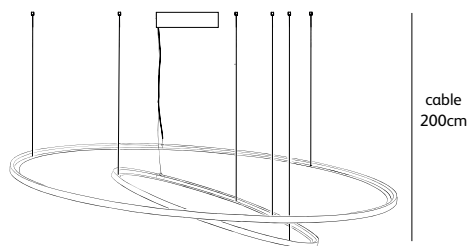

benben

suspension lamp

BB.T4.MO/YC & BB.T1.SA/RC

colors

materials

Order code	BB.T1.*/*
Dimensions	Øxh 15x22cm
Standard cable length	300cm
Light source	Not included
Lampholder	GU10
	suitable for retrofit
	LED 240V
Weight	
Net. weight	< 1kg

Order code	BB.T2.*/*
Dimensions	Øxh 15x35cm
Standard cable length	300cm
Light source	Not included
Lampholder	GU10
	suitable for retrofit
	LED 240V
Weight	
Net. weight	< 1kg

Order code	BB.T3.*/*
Dimensions	Øxh 15x35cm
Standard cable length	300cm
Light source	Not included
Lampholder	GU10
	suitable for retrofit
	LED 240V
Weight	
Net. weight	< 1kg

Order code	BB.T4.*/*
Dimensions	Øxh 15x35cm
Standard cable length	300cm
Light source	Not included
Lampholder	GU10
	suitable for retrofit
	LED 240V
Weight	
Net. weight	< 1kg

Order code	BB.T5.*/*
Dimensions	Øxh 15x57cm
Standard cable length	300cm
Light source	Not included
Lampholder	GU10
	suitable for retrofit
	LED 240V
Weight	
Net. weight	< 1kg

FR.100.CI.CS & FR.170.CI.CS

Ø 50cm

Order code	FR.50.CI.*
Dimensions	Ø 50cm
Standard cable length	200cm
Light source	neon flex LED 24W / 2700K / 750 lm
Weight	
Net. weight	4,2kg
Driver	Dimmable driver Dimmer not included
Standard driver box	24x8x4cm (white)
Optional driver box in anodic brown or gun metal.	
Optional round driver box.	