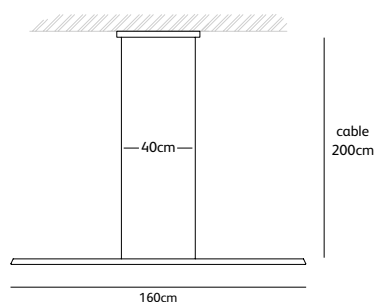

Order code

KS.160.SU.**

Dimensions

Wxdxh **160x3x3cm**

Standard cable length **200cm**

Material **brass with natural acrylic stone**

Light source

Included LED 30W / 2630K / 1700lm

Weight

Net. weight **4kg**

Driver

Dimmable driver, dimmer not included

Standard driver box

47,5x6x3,5cm (white)

Optional driver box in black, brushed brass or high gloss polished brass.