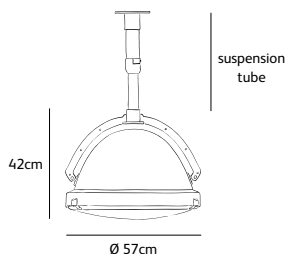

Order code

OS.01.SU.*.A

Dimensions

Øxh **57x42cm**

Suspension tube

Extractable length **150cm**

Withdrawn length **110cm**

Length can be customized (add. costs)