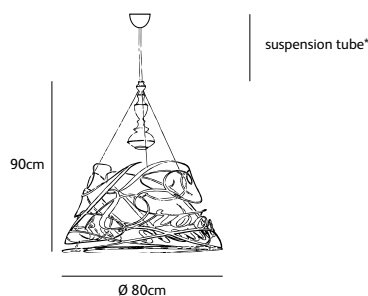

Order code

IF.01.SU.*

Dimensions

Øxh **80x90cm**

Suspension tube **customized***

Light source **included**

Lampholder

GU10

Max. 1 x 75W / 240V or retrofit LED

Weight

Net. weight **7kg**

Dimming

Dimmable, dimmer not included