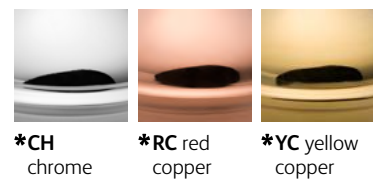

benben

suspension lamp

BB.T4.MO/YC & BB.T1.SA/RC

colors

materials

Order code	BB.T1.*/*
Dimensions	Øxh 15x22cm
Standard cable length	300cm
Light source	Not included
Lampholder	GU10
	suitable for retrofit
	LED 240V
Weight	
Net. weight	< 1kg