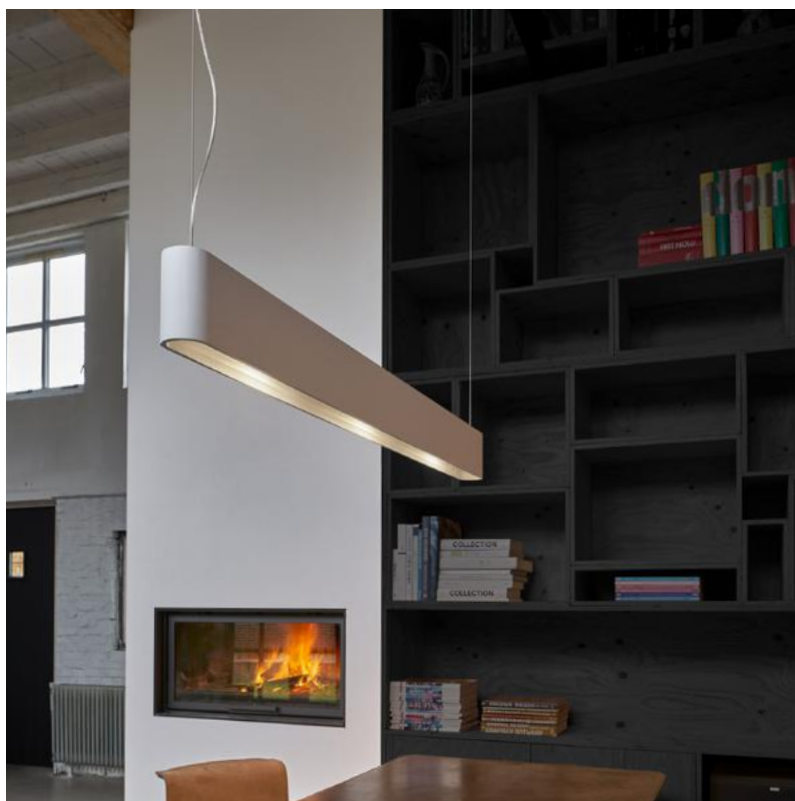

solo

suspension lamp LED

colors & materials

* **BL**
black powder
coated

* **BR**
bronze

* **WH**
white powder
coated