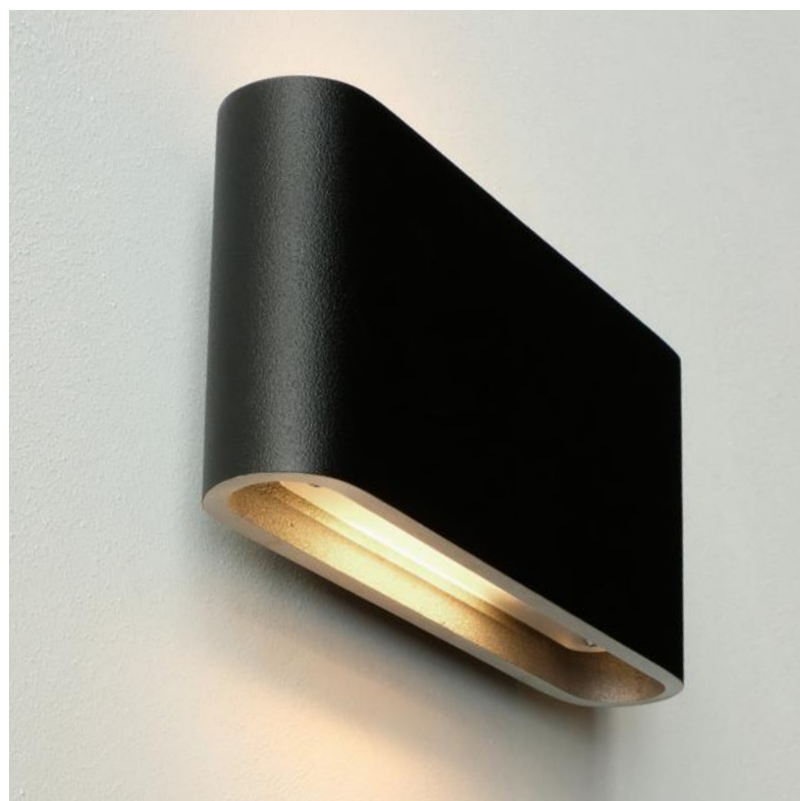

solo

wall lamp LED & wall lamp halogen aluminium 26cm

colors & materials

* **ABL**
aluminium
black

* **AW**
aluminium
white

SO.WA.LED.ABL

Order code	SO.WA.LED.*
Dimensions	
Wxdxh	26x7,5x13cm
Light source	LED 6,5W up & 6,5W down / 2700K / 1300 lm
Weight/Packaging	
Net. weight	2kg
Gross weight	2,5kg
Packaging	31x22x9cm
Driver	Trailing & leading edge dimnable driver (assembled in fixture)

Order code	SO.WA.*
Dimensions	
Wxdxh	26x7,5x13cm
Light source	1 x 120W / 240V included Max. 1 x 200W / 240V
Lampholder	R7s / 78mm halogen
Weight/Packaging	
Net. weight	2kg
Gross weight	2,5kg
Packaging	31x22x9cm
Dimming	Dimmable