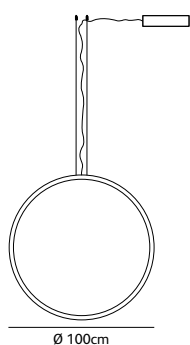

FR.100.WA.CI.T2.CS

Order code

FR.100.WA.CI.T1.*

Dimensions

Ø **100cm**

Standard cable length **200cm**

Light source **neon flex LED**

47W / 2700K / 1500 lm

Weight

Net. weight **8kg**

Driver

Dimmable driver

Dimmer not included

Standard driver box

24x8x4cm (white)

Optional driver box in anodic brown
or gun metal.