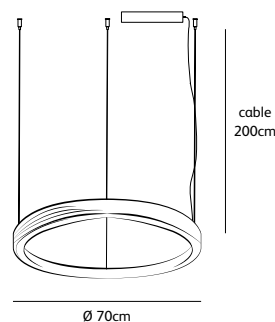

Order code	BB.T2.*/*
Dimensions	Øxh 15x35cm
Standard cable length	300cm
Light source	Not included
Lampholder	GU10
	suitable for retrofit
	LED 240V
Weight	
Net. weight	< 1kg

Order code	BB.T3.*/*
Dimensions	Øxh 15x35cm
Standard cable length	300cm
Light source	Not included
Lampholder	GU10
	suitable for retrofit
	LED 240V
Weight	
Net. weight	< 1kg

Order code	BB.T4.*/*
Dimensions	Øxh 15x35cm
Standard cable length	300cm
Light source	Not included
Lampholder	GU10
	suitable for retrofit
	LED 240V
Weight	
Net. weight	< 1kg

Order code	BB.T5.*/*
Dimensions	Øxh 15x57cm
Standard cable length	300cm
Light source	Not included
Lampholder	GU10
	suitable for retrofit
	LED 240V
Weight	
Net. weight	< 1kg

brass-O

suspension lamp

colors & materials

* **BR**
brushed brass

* **BR/HG**
high gloss
polished brass

BO.70.CI.BR & BO.100.CI.BR with optional patinated brushed brass round driver box

Order code	BO.50.CI.*
Dimensions	
Ø	50cm
Standard cable length	200cm
Light source	LED 30W / 2500K / 1200 lm
Weight	
Net. weight	3kg
Driver	Dimmable driver
	Dimmer not included
Standard driver box	24x8x4cm white (optional black)
Optional round driver box	

Order code	BO.70.CI.*
Dimensions	
Ø	70cm
Standard cable length	200cm
Light source	LED 42W / 2500K / 1700 lm
Weight	
Net. weight	4,5kg
Driver	Dimmable driver
	Dimmer not included
Standard driver box	24x8x4cm white (optional black)
Optional round driver box	