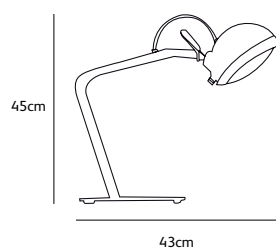

Order code

SA.01.TA.*

Dimensions

Wxdxh **20x43x45cm**

Light source

1 x 60W halogen included

Lampholder

G9

Max. 1 x 60W / 240V

Weight

Net. weight **3kg**

Dimming

Dimmable

Cord dimmer switch included

IP 20

Colors and materials as visible on the images may differ slightly from reality.
Any typing errors in the text and interim changes to the collections or specifications are all subject to change.

Jacco Maris Design info@jaccomaris.com www.jaccomaris.com
18/12/2020