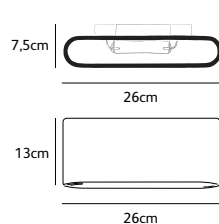

solo

wall lamp LED & wall lamp halogen aluminium 26cm

colors & materials

* **ABL**
aluminium
black

* **AW**
aluminium
white

SO.WA.LED.ABL

Order code	SO.WA.LED.*
Dimensions	
Wxdxh	26x7,5x13cm
Light source	LED 6,5W up & 6,5W down / 2700K / 1300 lm
Weight/Packaging	
Net. weight	2kg
Gross weight	2,5kg
Packaging	31x22x9cm
Driver	Trailing & leading edge dimnable driver (assembled in fixture)