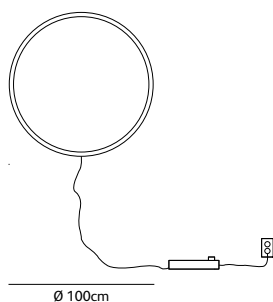

Order code

FR.100.WA.CI.T2.*

Dimensions

Ø **100cm**

Standard cable length **200cm**

Light source **neon flex LED**

47W / 2700K / 1500 lm

Weight

Net. weight **8kg**

Driver

Dimmable driver

Floor dimmer switch included

T1 = using two suspension cables that
are directly attached to the ceiling

T2 = using a bracket on the wall