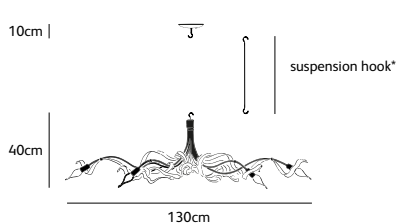

ruban pli 

chandelier oval

colors & materials

RP.08.CH.ST.O

Order code	RP.06.CH.*.O
Dimensions	
Wxdxh	135x75x40cm
Hook	customized*
Ceiling cover	10cm
Light source	not included
Lampholder	
E14	
Max. 6 x 40W / 240V	
Weight	
Net. weight	5kg