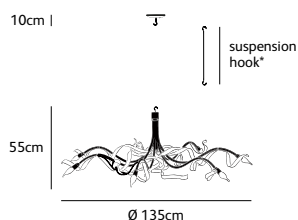

Order code

RP.05.CH.135.*.R

Dimensions

Øxh **135x55cm**

Hook **customized***

Ceiling cover **10cm**

Light source **not included**

Lampholder

E14

Max. 5 x 40W / 240V

Weight

Net. weight **7kg**

Order code

RP.07.CH.170.*.R

Dimensions

Øxh **170x60cm**

Hook **customized***

Ceiling cover **10cm**

Light source **not included**

Lampholder

E14

Max. 7 x 40W / 240V

Weight

Net. weight **8kg**