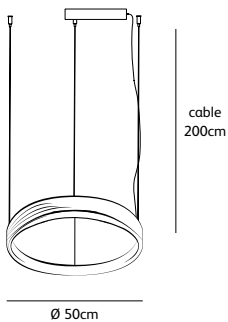

Order code	BB.T2.*/*
Dimensions	Øxh 15x35cm
Standard cable length	300cm
Light source	Not included
Lampholder	GU10
	suitable for retrofit
	LED 240V
Weight	
Net. weight	< 1kg

Order code	BB.T3.*/*
Dimensions	Øxh 15x35cm
Standard cable length	300cm
Light source	Not included
Lampholder	GU10
	suitable for retrofit
	LED 240V
Weight	
Net. weight	< 1kg

Order code	BB.T4.*/*
Dimensions	Øxh 15x35cm
Standard cable length	300cm
Light source	Not included
Lampholder	GU10
	suitable for retrofit
	LED 240V
Weight	
Net. weight	< 1kg

Order code	BB.T5.*/*
Dimensions	Øxh 15x57cm
Standard cable length	300cm
Light source	Not included
Lampholder	GU10
	suitable for retrofit
	LED 240V
Weight	
Net. weight	< 1kg

brass-O

suspension lamp

colors & materials

* **BR**
brushed brass

* **BR/HG**
high gloss
polished brass

BO.70.CI.BR & BO.100.CI.BR with optional patinated brushed brass round driver box

Order code	BO.50.CI.*
Dimensions	
Ø	50cm
Standard cable length	200cm
Light source	LED 30W / 2500K / 1200 lm
Weight	
Net. weight	3kg
Driver	Dimmable driver
	Dimmer not included
Standard driver box	24x8x4cm white (optional black)
Optional round driver box	

Order code	BO.70.CI.*
Dimensions	
Ø	70cm
Standard cable length	200cm
Light source	LED 42W / 2500K / 1700 lm
Weight	
Net. weight	4,5kg
Driver	Dimmable driver
	Dimmer not included
Standard driver box	24x8x4cm white (optional black)
Optional round driver box	