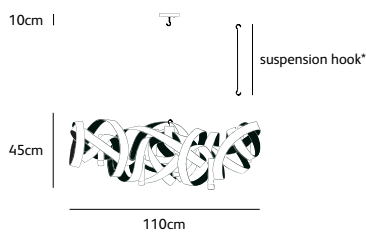

*** WH**
white
powder
coated

MN.06.CH.HG/BL.O

Order code	
MN.06.CH.*.O	
Dimensions	
Wxdxh	110x45x45cm
Hook	customized*
Ceiling cover	10cm
Light source	
Included 6 x 40W halogen	
Lampholder	
G9	
Max. 6 x 40W / 240V	
Weight/Packaging	
Net. weight	7kg
Gross weight	11kg
Packaging	120x55x55cm
Dimming	
Dimmable	
Dimmer not included	