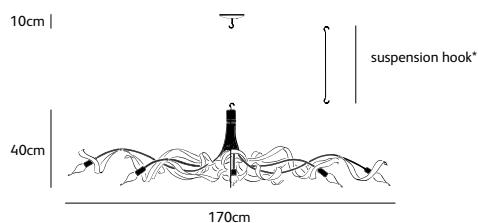

ruban pli 

chandelier oval

colors & materials

RP.08.CH.ST.O

Order code	RP.06.CH.*.O
Dimensions	
Wxdxh	135x75x40cm
Hook	customized*
Ceiling cover	10cm
Light source	not included
Lampholder	
E14	
Max. 6 x 40W / 240V	
Weight	
Net. weight	5kg