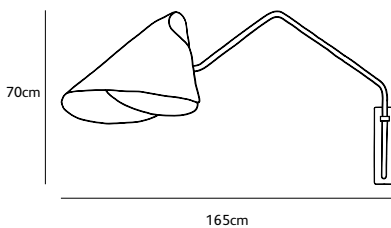

Order code

MQ.WA.*/*

Dimensions

Wxdxh **47x165x70cm**

Light source **included**

Globe 6W filament LED, 2200K / 480 lm

Lampholder

E27

Only suitable for low heat output

light source (LED)

Weight

Net. weight **4kg**

Dimmer

Optional with cable dimmer

materials

* BR
brushed
brass

* BR/HG
high gloss
polished
brass

* CS
coated
steel
tube

* TOT
leather
tube

colors

* BLACK
black

* COGNAC
cognac

*** DARK
BROWN**
dark
brown

* GREEN
green

* NATUREL
naturel