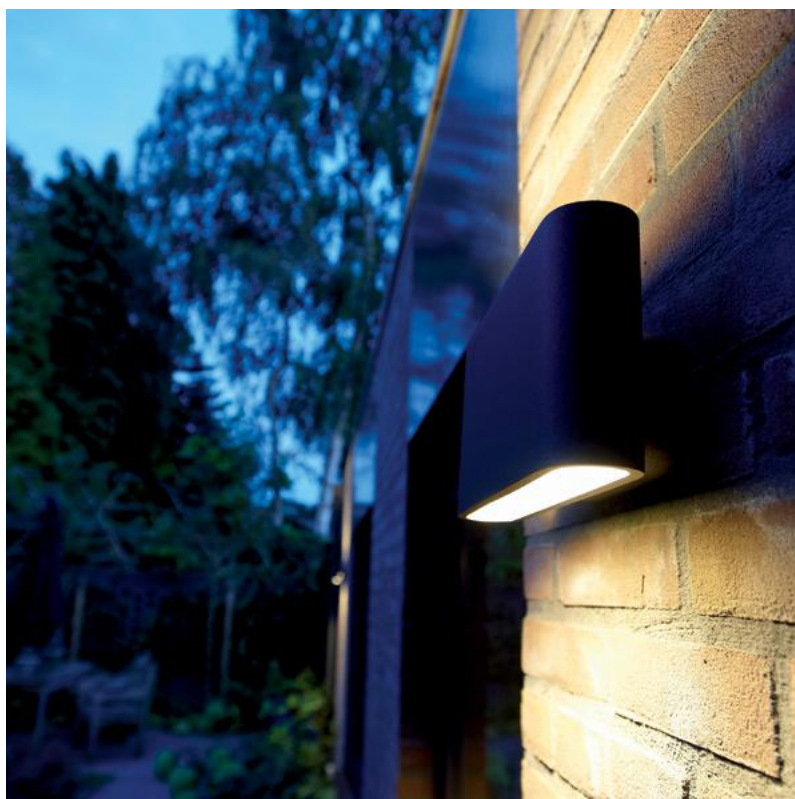

solo

outdoor lamp LED

colors & materials

* BL
black powder
coated

* BR
bronze

* WH
white powder
coated

SOLO-OUTD.LED.BL