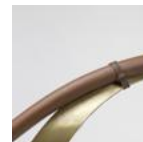

ruban plié

ceiling lamp

colors & materials

* **BL**
black
powder
coated

* **BR**
brass

* **HG**
high
gloss
polished

* **ST**
stainless
steel

* **WH**
white
powder
coated

RP.03.CE.HG

Order code	
RP.03.CE.*	
Dimensions	
Øxh	40x27cm
Light source	not included
Lampholder	
E14	
Max. 3 x 40W / 240V	
Weight	
Net. weight	3kg