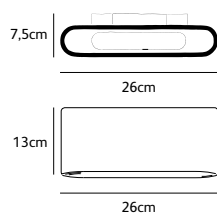

Order code	SO.WA.LED.*
Dimensions	
Wxdxh	26x7,5x13cm
Light source	
	LED 6,5W up & 6,5W down
	/ 2700K / 1300 lm
Weight/Packaging	
Net. weight	6kg
Gross weight	6,5kg
Packaging	31x22x9cm
Driver	
	Trailing & leading edge
	dimnable driver
	(assembled in fixture)