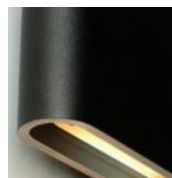

colors & materials

* **BL**
black powder
coated