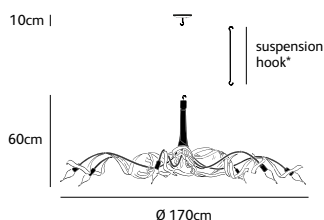

Order code

RP.05.CH.135.*.R

Dimensions

Øxh **135x55cm**

Hook **customized***

Ceiling cover **10cm**

Light source **not included**

Lampholder

E14

Max. 5 x 40W / 240V

Weight

Net. weight **7kg**

Order code

RP.07.CH.170.*.R

Dimensions

Øxh **170x60cm**

Hook **customized***

Ceiling cover **10cm**

Light source **not included**

Lampholder

E14

Max. 7 x 40W / 240V

Weight

Net. weight **8kg**