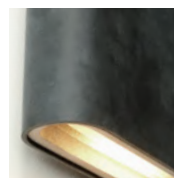

colors & materials

* **LT.BLACK/
K90**
leather
black