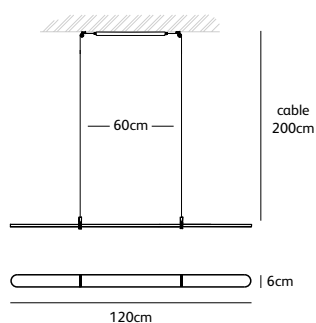

Order code	BB.T2.*/*
Dimensions	Øxh 15x35cm
Standard cable length	300cm
Light source	Not included
Lampholder	GU10
	suitable for retrofit
	LED 240V
Weight	
Net. weight	< 1kg

Order code	BB.T3.*/*
Dimensions	Øxh 15x35cm
Standard cable length	300cm
Light source	Not included
Lampholder	GU10
	suitable for retrofit
	LED 240V
Weight	
Net. weight	< 1kg

Order code	BB.T4.*/*
Dimensions	Øxh 15x35cm
Standard cable length	300cm
Light source	Not included
Lampholder	GU10
	suitable for retrofit
	LED 240V
Weight	
Net. weight	< 1kg

Order code	BB.T5.*/*
Dimensions	Øxh 15x57cm
Standard cable length	300cm
Light source	Not included
Lampholder	GU10
	suitable for retrofit
	LED 240V
Weight	
Net. weight	< 1kg

COCO

suspension lamp 120, 160 cm

color & material

CO.160.SU

Order code	CO.120.SU
Dimensions	
Wxdxh	120x6x1,2cm
Standard cable length	200cm
Material	translucent natural acrylic stone
Light source	LED 23W / 2600K / 1090 lm
Weight/Packaging	
Net. weight	1kg
Driver	Dimmable driver
	Dimmer not included
	Wireless lighting control on request

Order code	CO.160.SU
Dimensions	
Wxdxh	160x6x1,2cm
Standard cable length	200cm
Material	translucent natural acrylic stone
Light source	LED 30W / 2600K / 1420 lm
Weight/Packaging	
Net. weight	1,3kg
Driver	Dimmable driver
	Dimmer not included
	Wireless lighting control on request