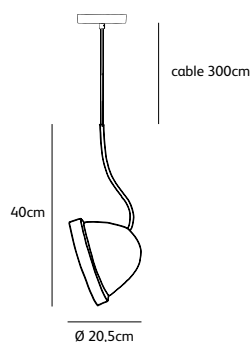

Order code

IS.01.SU.*

Dimensions

Øxh **20,5x40cm**

Standard cable length **300cm**

Light source

8,7W LED / 240V

2700K / 650 lm

Weight/Packaging

Net. weight **1kg (5kg bronze)**

Gross weight **2kg (6kg bronze)**

Packaging **25x25x50cm**

Dimming

Mains dimmable, dimmer not included

IP 20

Colors and materials as visible on the images may differ slightly from reality.
Any typing errors in the text and interim changes to the collections or specifications are all subject to change.

Jacco Maris Design info@jaccomaris.com www.jaccomaris.com
18/12/2020