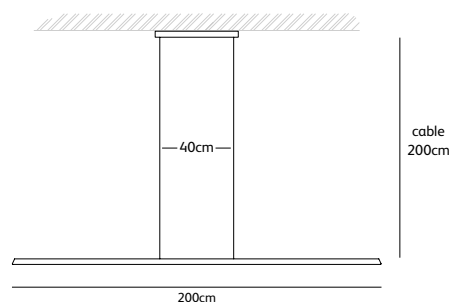

Order code

KS.200.SU.**

Dimensions

Wxdxh **200x3x3cm**

Standard cable length **200cm**

Material **brass with natural acrylic stone**

Light source

Included LED 37W / 2630K / 2100lm

Weight

Net. weight **5kg**

Driver

Dimmable driver, dimmer not included

Standard driver box

47,5x6x3,5cm (white)

Optional driver box in black, brushed brass or high gloss polished brass.

IP 20 Other sizes on request.

Colors and materials as visible on the images may differ slightly from reality.
Any typing errors in the text and interim changes to the collections or specifications are all subject to change.

Jacco Maris Design info@jaccomaris.com www.jaccomaris.com
18/12/2020