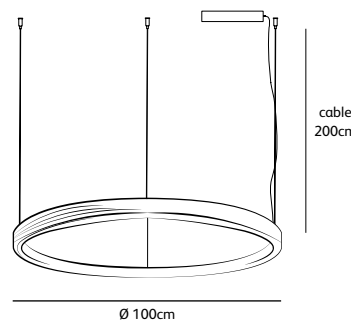

Order code	BB.T2.*/*
Dimensions	Øxh 15x35cm
Standard cable length	300cm
Light source	Not included
Lampholder	GU10
	suitable for retrofit
	LED 240V
Weight	
Net. weight	< 1kg

Order code	BB.T3.*/*
Dimensions	Øxh 15x35cm
Standard cable length	300cm
Light source	Not included
Lampholder	GU10
	suitable for retrofit
	LED 240V
Weight	
Net. weight	< 1kg

Order code	BB.T4.*/*
Dimensions	Øxh 15x35cm
Standard cable length	300cm
Light source	Not included
Lampholder	GU10
	suitable for retrofit
	LED 240V
Weight	
Net. weight	< 1kg

Order code	BB.T5.*/*
Dimensions	Øxh 15x57cm
Standard cable length	300cm
Light source	Not included
Lampholder	GU10
	suitable for retrofit
	LED 240V
Weight	
Net. weight	< 1kg

brass-O

suspension lamp

colors & materials

* **BR**
brushed brass

* **BR/HG**
high gloss
polished brass

BO.70.CI.BR & BO.100.CI.BR with optional patinated brushed brass round driver box

Order code	BO.50.CI.*
Dimensions	
Ø	50cm
Standard cable length	200cm
Light source	LED 30W / 2500K / 1200 lm
Weight	
Net. weight	3kg
Driver	Dimmable driver
	Dimmer not included
Standard driver box	24x8x4cm white (optional black)
Optional round driver box	

Order code	BO.70.CI.*
Dimensions	
Ø	70cm
Standard cable length	200cm
Light source	LED 42W / 2500K / 1700 lm
Weight	
Net. weight	4,5kg
Driver	Dimmable driver
	Dimmer not included
Standard driver box	24x8x4cm white (optional black)
Optional round driver box	