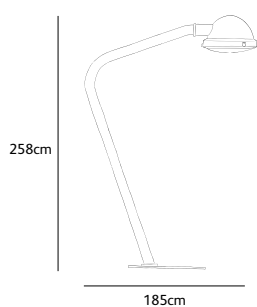

Order code

OS.01.FL.*

Dimensions

Wxdxh **78x175x258cm**

Standard cable length **200cm**

Light source

Not included

Lampholder

E27, optional in LED (add. costs)

Max. 1 x 200W / 240V

Weight

Net. weight **90kg**

Dimming

Dimmable, dimmer not included

IP 55