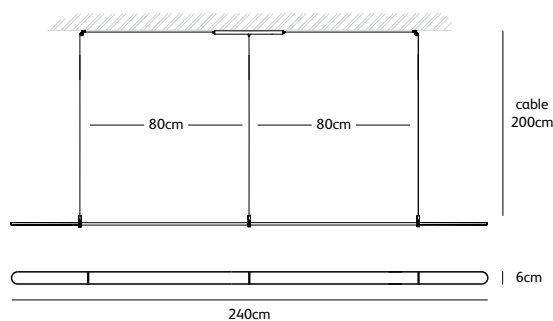

Order code	BB.T2.*/*
Dimensions	Øxh 15x35cm
Standard cable length	300cm
Light source	Not included
Lampholder	GU10
	suitable for retrofit
	LED 240V
Weight	
Net. weight	< 1kg

Order code	BB.T3.*/*
Dimensions	Øxh 15x35cm
Standard cable length	300cm
Light source	Not included
Lampholder	GU10
	suitable for retrofit
	LED 240V
Weight	
Net. weight	< 1kg

Order code	BB.T4.*/*
Dimensions	Øxh 15x35cm
Standard cable length	300cm
Light source	Not included
Lampholder	GU10
	suitable for retrofit
	LED 240V
Weight	
Net. weight	< 1kg

Order code	BB.T5.*/*
Dimensions	Øxh 15x57cm
Standard cable length	300cm
Light source	Not included
Lampholder	GU10
	suitable for retrofit
	LED 240V
Weight	
Net. weight	< 1kg

Order code	CO.160.SU
Dimensions	
Wxdxh	160x6x1,2cm
Standard cable length	200cm
Material	translucent natural acrylic stone
Light source	LED 30W / 2600K / 1420 lm
Weight/Packaging	
Net. weight	1,3kg
Driver	Dimmable driver
	Dimmer not included
	Wireless lighting control on request

COCO

suspension lamp 200, 240 cm

color & material

CO.200.SU

Order code	CO.200.SU
Dimensions	
Wxdxh	200x6x1,2cm
Standard cable length	200cm
Material	translucent natural acrylic stone
Light source	LED 38W / 2600K / 1800 lm
Weight/Packaging	
Net. weight	1,6kg
Driver	Dimmable driver
	Dimmer not included
	Wireless lighting control on request