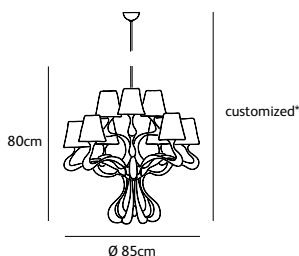

Order code

OD.9.CH.**

Total length fixture*

Dimensions

Øxh **85x80cm**

Total length **customized**

Light source **included**

9 x LED bulb filament 3,5W / 240V

2700K / 470 lm

Lampholder

E14

Weight/Packaging

Net. weight **6,5kg**

Gross weight **17,5kg**

Packaging **120x120x100cm**

Dimming

Dimmable, dimmer not included

Order code

OD.15.CH.**

Total length fixture*

Dimensions

Øxh **110x105cm**

Total length **customized**

Light source **included**

15 x LED bulb filament 3,5W / 240V

2700K / 470 lm

Lampholder

E14

Weight/Packaging

Net. weight **10kg**

Gross weight **21kg**

Packaging **120x120x100cm**

Dimming

Dimmable, dimmer not included