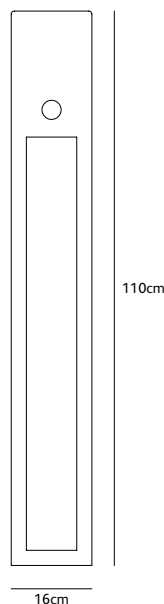

Order code	JX.110.FL.*
Dimensions	
Wxdxh	16x16x110cm
Standard cable length	500cm
Light source	
Included, 1 x LED warm white bulb	7W / 240V / 2700K / 806 lm
Lampholder	E27
Weight	
Net. weight	14kg