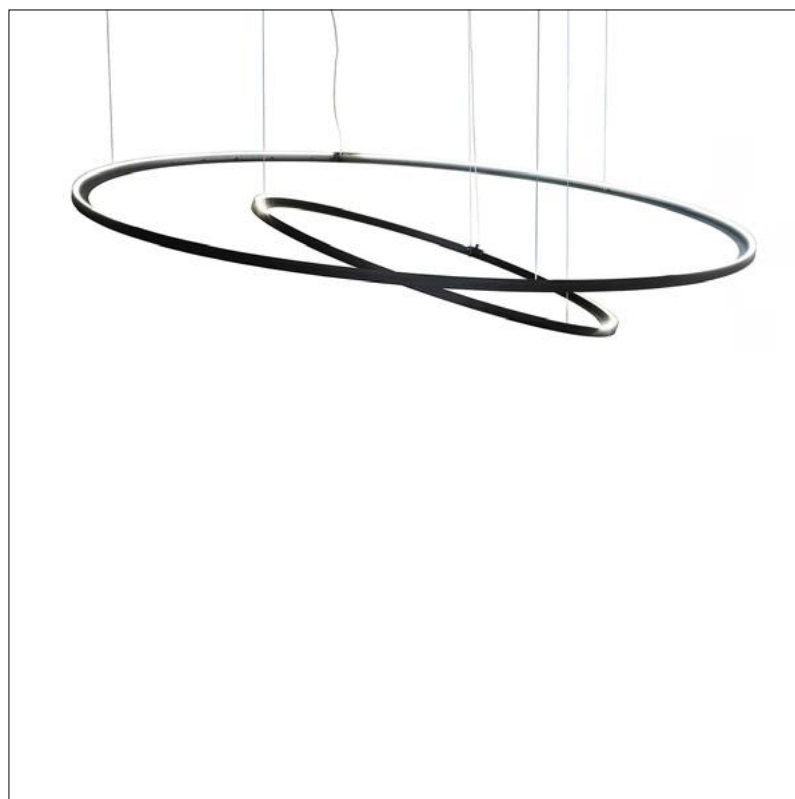

collection 2021

benben

suspension lamp

benben

The Benben has a playful look and feel. The totem characterizes the design of the benben collection. It reminds you of 18th century Dutch wood -turning craftsmanship. The pendant lamp is beautiful on its own or as a group, forming a superb art piece.

(h) BB.CECO.5L.L

brass-0

suspension lamp

Interior design: Studio Liv
Photography: Jaro van Meerten

brass-0

The Brass-0 fills the room with a delicate, diffuse light. It's a circular lamp in brass made with high-end craftsmanship, and has a luxurious appearance due to its finish. It's available in brushed patinated brass, or in high gloss polished brass.

Jacco Maris Design info@jaccomarism.com www.jaccomarism.com
18/12/2020

framed

suspension lamp circle wall circle suspension up-down leaning floor lamp

Photography: Jaro van Meerten

framed

The Framed collection, designed by Jacco Maris, is a collection of basic geometric shapes made of hot rolled steel profiles. The lighting system is integrated in the steel frame. The light lines displayed by this design emphasize the interior architecture in a unique way. They create a light spectacle against wall, ceiling, floor or table. The robust steel frame gives this collection a high functionality and multiple possibilities in terms of shape and scale.

Photography: Dré Wouters
Architect: Bob Manders

framed

suspension lamp circle (suitable as up light or down light)

colors & materials

*** AN**
anodic brown
powder coated

*** CS**
coated bare steel

*** WH**
white
powder coated