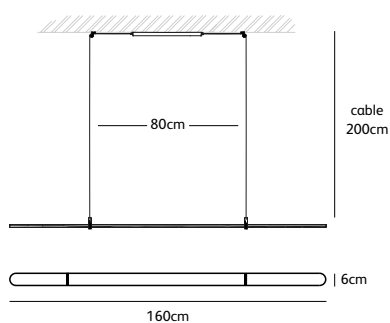

Order code	BB.T2.*/*
Dimensions	Øxh 15x35cm
Standard cable length	300cm
Light source	Not included
Lampholder	GU10
	suitable for retrofit
	LED 240V
Weight	
Net. weight	< 1kg

Order code	BB.T3.*/*
Dimensions	Øxh 15x35cm
Standard cable length	300cm
Light source	Not included
Lampholder	GU10
	suitable for retrofit
	LED 240V
Weight	
Net. weight	< 1kg

Order code	BB.T4.*/*
Dimensions	Øxh 15x35cm
Standard cable length	300cm
Light source	Not included
Lampholder	GU10
	suitable for retrofit
	LED 240V
Weight	
Net. weight	< 1kg

Order code	BB.T5.*/*
Dimensions	Øxh 15x57cm
Standard cable length	300cm
Light source	Not included
Lampholder	GU10
	suitable for retrofit
	LED 240V
Weight	
Net. weight	< 1kg

COCO

suspension lamp 120, 160 cm

color & material

CO.160.SU

Order code	CO.120.SU
Dimensions	
Wxdxh	120x6x1,2cm
Standard cable length	200cm
Material	translucent natural acrylic stone
Light source	LED 23W / 2600K / 1090 lm
Weight/Packaging	
Net. weight	1kg
Driver	Dimmable driver
	Dimmer not included
	Wireless lighting control on request

Order code	CO.160.SU
Dimensions	
Wxdxh	160x6x1,2cm
Standard cable length	200cm
Material	translucent natural acrylic stone
Light source	LED 30W / 2600K / 1420 lm
Weight/Packaging	
Net. weight	1,3kg
Driver	Dimmable driver
	Dimmer not included
	Wireless lighting control on request