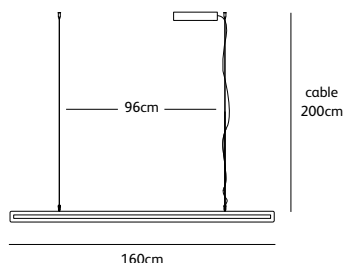

Order code	BB.T2.*/*
Dimensions	Øxh 15x35cm
Standard cable length	300cm
Light source	Not included
Lampholder	GU10
	suitable for retrofit
	LED 240V
Weight	
Net. weight	< 1kg

Order code	BB.T3.*/*
Dimensions	Øxh 15x35cm
Standard cable length	300cm
Light source	Not included
Lampholder	GU10
	suitable for retrofit
	LED 240V
Weight	
Net. weight	< 1kg

Order code	BB.T4.*/*
Dimensions	Øxh 15x35cm
Standard cable length	300cm
Light source	Not included
Lampholder	GU10
	suitable for retrofit
	LED 240V
Weight	
Net. weight	< 1kg

Order code	BB.T5.*/*
Dimensions	Øxh 15x57cm
Standard cable length	300cm
Light source	Not included
Lampholder	GU10
	suitable for retrofit
	LED 240V
Weight	
Net. weight	< 1kg

*** GM**
gunmetal
powder coated

*** WH**
white
powder coated

FR.200.SU.UP/DOWN.GM

Order code	FR.120.SU.UP/DOWN.*
Dimensions	
Wxdxh	120x2,5x7cm
Standard cable length	200cm
Light source	LED 13W up – 19W down / 2700K / 1750 lm
Weight/Packaging	
Net. weight	4kg
Gross weight	6kg
Packaging	125x16,5x16,5cm
Driver	Dimmable driver Dimmer not included
Standard driver box	24x8x4cm (white)
Optional driver box in anodic brown or gun metal.	

Order code	FR.160.SU.UP/DOWN.*
Dimensions	
Wxdxh	160x2,5x7cm
Standard cable length	200cm
Light source	LED 19W up – 26W down / 2700K / 2500 lm
Weight/Packaging	
Net. weight	5,5kg
Gross weight	8kg
Packaging	165x16,5x16,5cm
Driver	Dimmable driver Dimmer not included
Standard driver box	24x8x4cm (white)
Optional driver box in anodic brown or gun metal.	