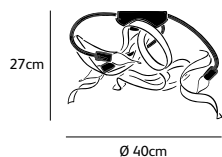

Order code	
RP.03.CE.*	
Dimensions	
Øxh	40x27cm
Light source	not included
Lampholder	
E14	
Max. 3 x 40W / 240V	
Weight	
Net. weight	3kg