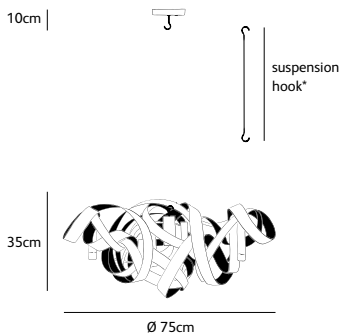

*** ST**
stainless
steel

*** TOT.BR**
total brass

*** WH**
white
powder
coated

MN.07.CH.HG.T

Order code	MN.05.CH.*.T
Dimensions	
Øxh	75x35cm
Hook	customized*
Ceiling cover	10cm
Light source	Included 5 x 40W halogen
Lampholder	G9
	Max. 5 x 40W / 240V
Weight/Packaging	
Net. weight	7kg
Gross weight	10kg
Packaging	80x80x40cm
Dimming	
	Dimmable, dimmer not included

Order code	MN.07.CH.*.T
Dimensions	
Øxh	100x45cm
Hook	customized*
Ceiling cover	10cm
Light source	Included 7 x 40W halogen
Lampholder	G9
	Max. 7 x 40W / 240V
Weight/Packaging	
Net. weight	9kg
Gross weight	14kg
Packaging	105x105x55cm
Dimming	
	Dimmable, dimmer not included