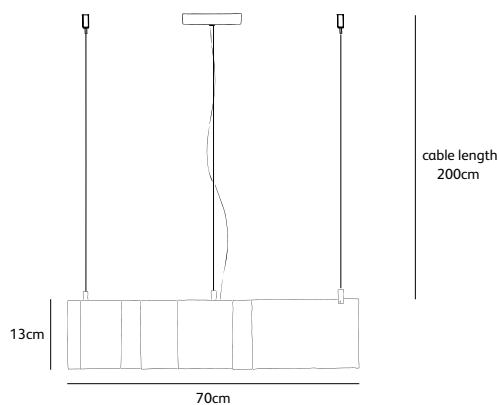

color & material

ST
stainless steel

PA.02.SU.ST