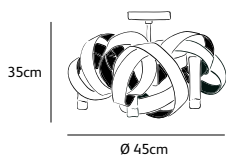

Order code	MN.03.CE.*
Dimensions	
Øxh	45x35cm
Ceiling cover	10cm
Light source	Included 3 x 40W halogen
Lampholder	G9
	Max. 3 x 40W / 240V
Weight/Packaging	
Net. weight	2,5kg
Gross weight	3,5kg
Packaging	50x50x40cm
Dimming	Dimmable, dimmer not included

Order code	MN.05.CE.*
Dimensions	
Øxh	60x40cm
Ceiling cover	10cm
Light source	Included 5 x 40W halogen
Lampholder	G9
	Max. 5 x 40W / 240V
Weight/Packaging	
Net. weight	7kg
Gross weight	9kg
Packaging	65x65x50cm
Dimming	Dimmable, dimmer not included