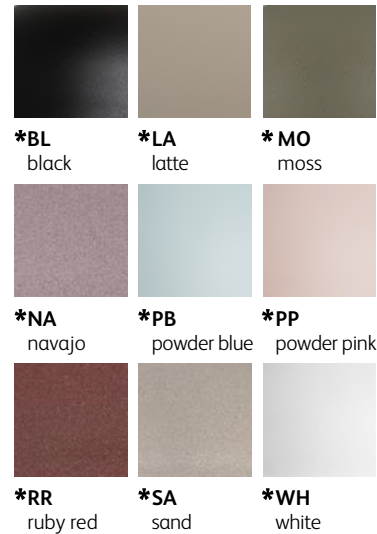

benben

suspension lamp

colors

materials

Order code	BB.T1.*/*
Dimensions	Øxh 15x22cm
Standard cable length	300cm
Light source	Not included
Lampholder	GU10
	suitable for retrofit
	LED 240V
Weight	
Net. weight	< 1kg

Order code	BB.T2.*/*
Dimensions	Øxh 15x35cm
Standard cable length	300cm
Light source	Not included
Lampholder	GU10
	suitable for retrofit
	LED 240V
Weight	
Net. weight	< 1kg

Order code	BB.T3.*/*
Dimensions	Øxh 15x35cm
Standard cable length	300cm
Light source	Not included
Lampholder	GU10
	suitable for retrofit
	LED 240V
Weight	
Net. weight	< 1kg

Order code	BB.T4.*/*
Dimensions	Øxh 15x35cm
Standard cable length	300cm
Light source	Not included
Lampholder	GU10
	suitable for retrofit
	LED 240V
Weight	
Net. weight	< 1kg

Order code	BB.T5.*/*
Dimensions	Øxh 15x57cm
Standard cable length	300cm
Light source	Not included
Lampholder	GU10
	suitable for retrofit
	LED 240V
Weight	
Net. weight	< 1kg