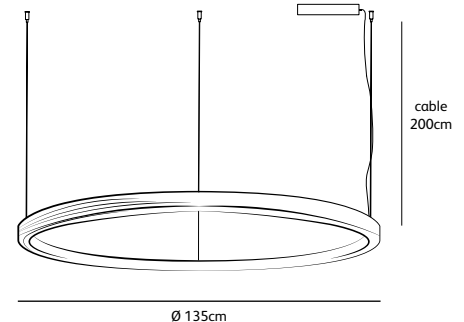

Order code	BO.135.CI.*
Dimensions	
Ø	135cm
Standard cable length	200cm
Light source	LED 80W / 2500K / 3250 lm
Weight	
Net. weight	8kg
Driver	Dimmable driver
	Dimmer not included
Standard driver box	24x8x4cm white (optional black)
Optional round driver box	

IP 20

Colors and materials as visible on the images may differ slightly from reality.
Any typing errors in the text and interim changes to the collections or specifications are all subject to change.

Jacco Maris Design info@jaccomar.com www.jaccomar.com
18/12/2020