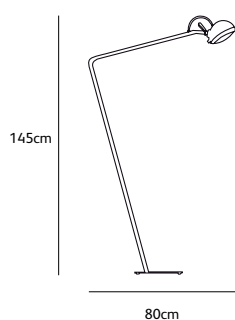

Order code	SA.01.FL.*
Dimensions	Wxdxh 26x80x145cm
Light source	1 x 60W halogen included
Lampholder	G9
	Max. 1 x 60W / 240V
Weight	
Net. weight	5kg
Dimming	Dimmable
	Floor dimmer switch included

IP 20