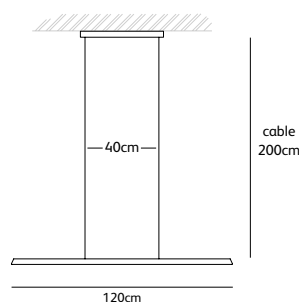

Order code	JX.60.FL.*
Dimensions	
Wxdxh	16x16x60cm
Standard cable length	500cm
Light source	
Included, 1 x LED warm white bulb	7W / 240V / 2700K / 806 lm
Lampholder	E27
Weight	
Net. weight	8kg

Order code	JX.110.FL.*
Dimensions	
Wxdxh	16x16x110cm
Standard cable length	500cm
Light source	
Included, 1 x LED warm white bulb	7W / 240V / 2700K / 806 lm
Lampholder	E27
Weight	
Net. weight	14kg

*** IW**
ivory
white

*** RG**
rosemary
green

KS.160.SU.BR.GG

Order code

KS.120.SU.**

Dimensions

Wxdxh **120x3x3cm**

Standard cable length **200cm**