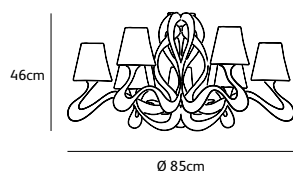

Order code

OD.09.CE.**

Dimensions

Øxh **85x46cm**

Light source **included**

9 x LED bulb filament 3,5W / 240V

2700K / 470 lm

Lampholder

E14

Weight/Packaging

Net. weight **6,5kg**

Gross weight **16,5kg**

Packaging **120x120x100cm**

Dimming

Dimmable, dimmer not included