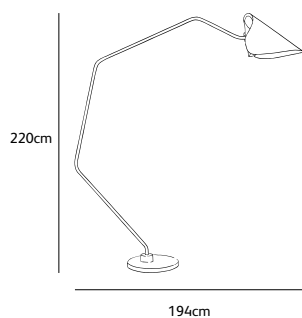

Order code

MQ.FL.*/*

Dimensions

Wxdxh **47x194x220cm**

Standard cable length **350cm**

Light source **included**

Globe 6W filament LED, 2200K / 480 lm

Lamp holder

E27

Only suitable for low heat output

light source (LED)

Weight

Net. weight **25,5kg**

Dimmer

Floor dimmer included

IP 20