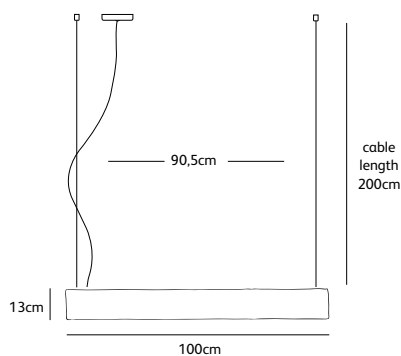

Order code

SO.SU.100.LED.*

Dimensions

Wxdxh **100x7x13cm**

Standard cable length **200cm**

Light source

18W LED down / 2700K / 1950 lm

Weight/Packaging

Net. weight **7kg (bronze: 18kg)**

Gross weight **8kg (bronze: 19kg)**

Packaging **107x21x15cm**

Driver

Trailing & leading edge

Dimming

Dimmable, dimmer not included.