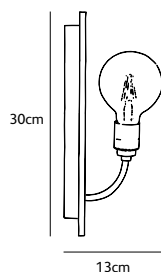

Order code

WH.01.WA.BR

Dimensions

Wxdxh **13x13x30cm**

Light source

LED filament Ø 95 mm / 2200K / 480 lm

light bulb included

Lampholder

E27

Weight

Net. weight **4kg**

Dimming

Dimmable, dimmer not included

IP 20

Colors and materials as visible on the images may differ slightly from reality.
Any typing errors in the text and interim changes to the collections or specifications are all subject to change.

Jacco Maris Design info@jaccomarism.com www.jaccomarism.com
18/12/2020