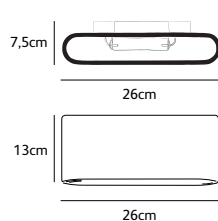

Order code	SO.WA.*
Dimensions	
Wxdxh	26x7,5x13cm
Light source	
	1 x 120W / 240V included
	Max. 1 x 200W / 240V
Lampholder	
	R7s / 78mm halogen
Weight/Packaging	
Net. weight	6kg
Gross weight	6,5kg
Packaging	31x22x9cm
Dimming	
	Dimmable