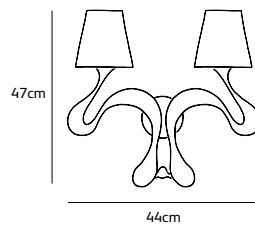

Order code	OD.01.WA.**
Dimensions	
Wxdxh	20x15x45cm
Light source	included
	1 x LED bulb filament 3,5W / 240V 2700K / 470 lm
Lampholder	
	E14
Weight	
Net. weight	1kg
Dimming	
	Dimmable, dimmer not included