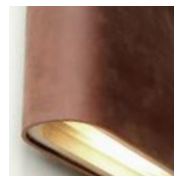

solo

wall lamp LED leather 26cm

SO.WA.LED.LT.NATURAL/K34

colors & materials

* **LT.BLACK/
K90**
leather
black

* **LT.BROWN/
K59**
leather
brown

* **LT.NATURAL/
K34**
leather
natural

* **LT.TAUPE/
K81**
leather
taupe