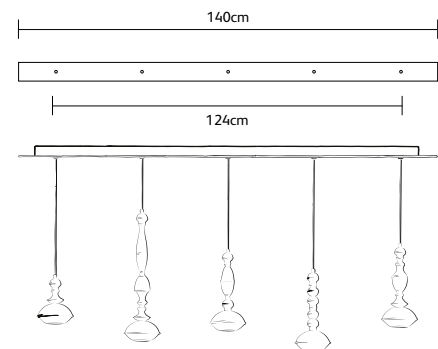

Order code	BB.T2.*/*
Dimensions	Øxh 15x35cm
Standard cable length	300cm
Light source	Not included
Lampholder	GU10
	suitable for retrofit
	LED 240V
Weight	
Net. weight	< 1kg

Order code	BB.T3.*/*
Dimensions	Øxh 15x35cm
Standard cable length	300cm
Light source	Not included
Lampholder	GU10
	suitable for retrofit
	LED 240V
Weight	
Net. weight	< 1kg

(a) BB.CECO.1L.R

ceiling cover for 1 lamp Ø 11,5cm

(b) BB.CECO.2L.R (b)

ceiling plate black or white for 2 lamps Ø 14,5cm

(c) BB.CECO.3L.R

ceiling plate black or white for 3 lamps Ø 30cm

(d) BB.CECO.5L.R

ceiling plate black or white for 5 lamps Ø 40cm

(e) BB.CECO.7L.R

ceiling plate black or white for 7 lamps Ø 50cm

(f) BB.CECO.1-9L.R

ceiling cover for 1-9 lamps Ø 14,5cm

(g) BB.S-HOOK

s-hook for 1 lamp

(h) BB.CECO.5L.L

ceiling plate black or white for 5 lamps 140x12cm

(a) BB.CECO.1L.R

(b) BB.CECO.2L.R

(c) BB.CECO.3L.R

(d) BB.CECO.5L.R

(e) BB.CECO.7L.R

(f) BB.CECO.1-9L.R

(g) BB.S-HOOK

(g+f)