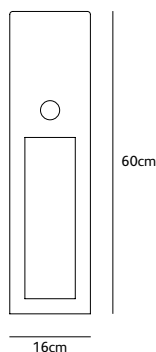

IS.01.SU.*

Dimensions

Øxh **20,5x40cm**

Standard cable length **300cm**

Light source

8,7W LED / 240V

2700K / 650 lm

Weight/Packaging

jaxx

floor lamp

JX.60.FL.BL & JX.110.FL.BL & JX.RELAX.FL.BL

colors & materials

* **BL** black
powder coated

* **TG**
tarpaulin grey
powder coated

Order code	JX.RELAX.FL.*
Dimensions	
Wxdxh	38x38x50cm
Standard cable length	500cm
Light source	
Included, 1 x LED warm white bulb	7W / 240V / 2700K / 806 lm
Lampholder	E27
Weight	
Net. weight	15kg

Order code	JX.60.FL.*
Dimensions	
Wxdxh	16x16x60cm
Standard cable length	500cm
Light source	
Included, 1 x LED warm white bulb	7W / 240V / 2700K / 806 lm
Lampholder	E27
Weight	
Net. weight	8kg

Order code	JX.110.FL.*
Dimensions	
Wxdxh	16x16x110cm
Standard cable length	500cm
Light source	
Included, 1 x LED warm white bulb	7W / 240V / 2700K / 806 lm
Lampholder	E27
Weight	
Net. weight	14kg