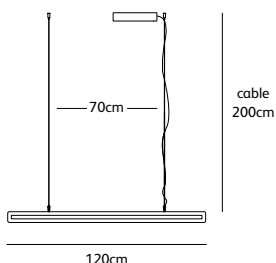

FR.200.SU.UP/DOWN.GM

Order code	FR.120.SU.UP/DOWN.*
Dimensions	
Wxdxh	120x2,5x7cm
Standard cable length	200cm
Light source	LED 13W up – 19W down / 2700K / 1750 lm
Weight/Packaging	
Net. weight	4kg
Gross weight	6kg
Packaging	125x16,5x16,5cm
Driver	Dimmable driver Dimmer not included
Standard driver box	24x8x4cm (white)
Optional driver box in anodic brown or gun metal.