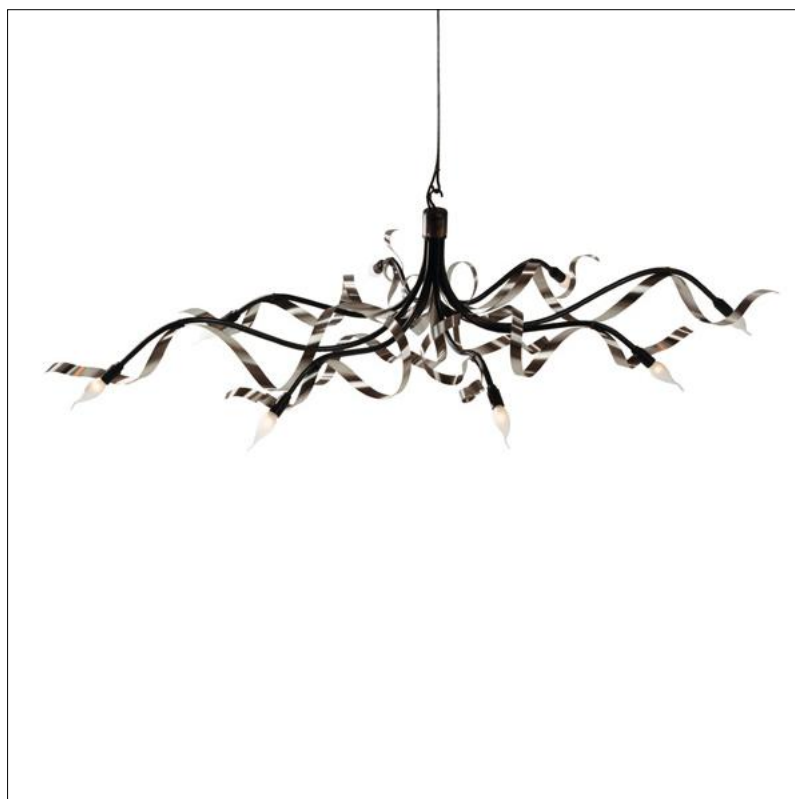

chandelier oval

ruban plié

The Ruban plié is a contemporary version of a nostalgic chandelier. This charming and transparent fixture is created in a revived Art Nouveau style. It is available in many different forms and finishes. For example: brass, stainless steel or powder coated steel. Each piece is unique and hand-crafted with great attention to detail.

ruban pli 

chandelier oval

colors & materials

RP.08.CH.ST.O

Order code	RP.06.CH.*.O
Dimensions	
Wxdxh	135x75x40cm
Hook	customized*
Ceiling cover	10cm
Light source	not included
Lampholder	
E14	
Max. 6 x 40W / 240V	
Weight	
Net. weight	5kg