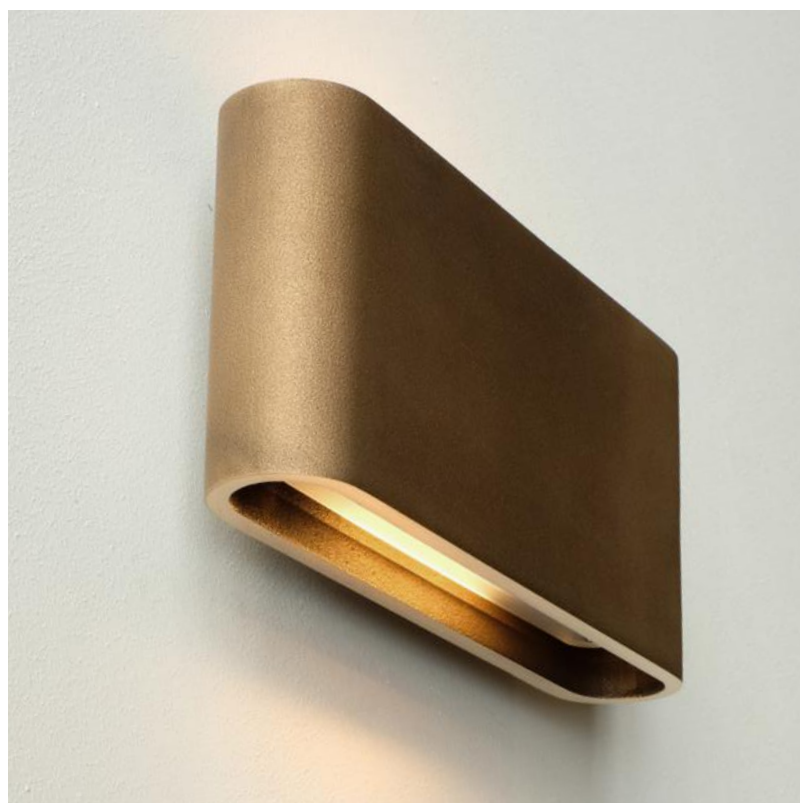

solo

wall lamp LED & wall lamp halogen bronze 26cm

colors & materials

* BR
bronze

* BRU/BR
brushed
bronze

* HG/BR
high gloss
polished bronze

SO.WA.LED.BR

Order code	SO.WA.LED.*
Dimensions	
Wxdxh	26x7,5x13cm
Light source	
	LED 6,5W up & 6,5W down
	/ 2700K / 1300 lm
Weight/Packaging	
Net. weight	6kg
Gross weight	6,5kg
Packaging	31x22x9cm
Driver	
	Trailing & leading edge
	dimnable driver
	(assembled in fixture)

Order code	SO.WA.*
Dimensions	
Wxdxh	26x7,5x13cm
Light source	
	1 x 120W / 240V included
	Max. 1 x 200W / 240V
Lampholder	
	R7s / 78mm halogen
Weight/Packaging	
Net. weight	6kg
Gross weight	6,5kg
Packaging	31x22x9cm
Dimming	
	Dimmable