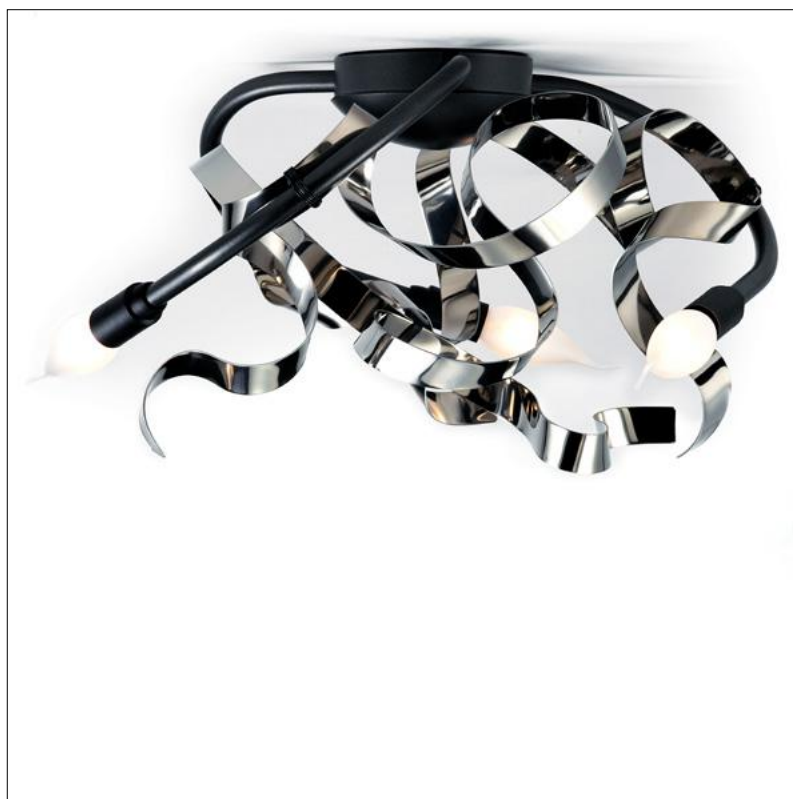

ruban plié

ceiling lamp

colors & materials

* **BL**
black
powder
coated

* **BR**
brass

* **HG**
high
gloss
polished

* **ST**
stainless
steel

* **WH**
white
powder
coated

RP.03.CE.HG

Order code	
RP.03.CE.*	
Dimensions	
Øxh	40x27cm
Light source	not included
Lampholder	
E14	
Max. 3 x 40W / 240V	
Weight	
Net. weight	3kg