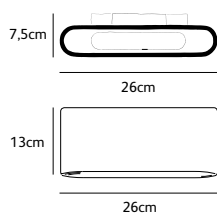

Order code

SO.WA.LED.*

Dimensions

Wxdxh **26x7,5x13cm**

Light source

**LED 6,5W up & 6,5W down
/ 2700K / 1300 lm**

Weight/Packaging

Net. weight **2,5kg**

Gross weight **3kg**

Packaging **31x22x9cm**

Driver

Trailing & leading edge

dimnable driver

(assembled in fixture)

IP 20

Dimmable, dimmer not included. Solo wall in ABL and AW contain the original aluminum (silvery) color on the inside.