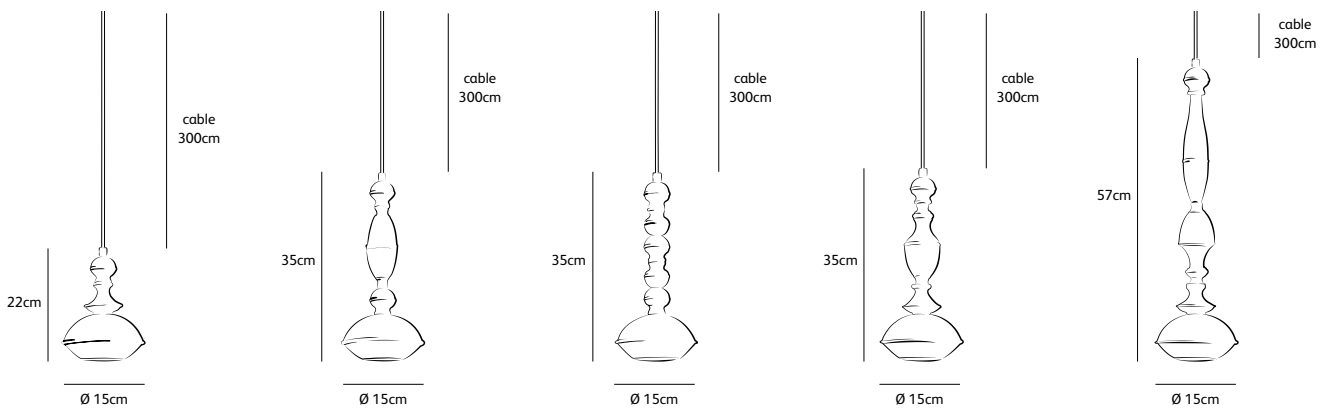

benben

suspension lamp

BB.T4.MO/YC & BB.T1.SA/RC

colors

materials

Order code	BB.T1.*/*
Dimensions	Øxh 15x22cm
Standard cable length	300cm
Light source	Not included
Lampholder	GU10
	suitable for retrofit
	LED 240V
Weight	
Net. weight	< 1kg

Order code	BB.T2.*/*
Dimensions	Øxh 15x35cm
Standard cable length	300cm
Light source	Not included
Lampholder	GU10
	suitable for retrofit
	LED 240V
Weight	
Net. weight	< 1kg

Order code	BB.T3.*/*
Dimensions	Øxh 15x35cm
Standard cable length	300cm
Light source	Not included
Lampholder	GU10
	suitable for retrofit
	LED 240V
Weight	
Net. weight	< 1kg

Order code	BB.T4.*/*
Dimensions	Øxh 15x35cm
Standard cable length	300cm
Light source	Not included
Lampholder	GU10
	suitable for retrofit
	LED 240V
Weight	
Net. weight	< 1kg

Order code	BB.T5.*/*
Dimensions	Øxh 15x57cm
Standard cable length	300cm
Light source	Not included
Lampholder	GU10
	suitable for retrofit
	LED 240V
Weight	
Net. weight	< 1kg