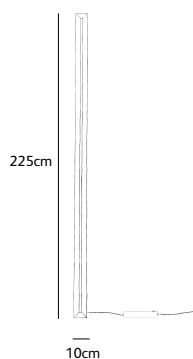

Order code

FR.225.FL.*

Dimensions

Wxdxh **10x2,5x225cm**

Standard cable length **300cm**

Light source

LED strip 40W LED / 2700K / 3840 lm

Weight/Packaging

Net. weight **10kg**

Gross weight **12kg**

Packaging **230x16,5x16,5cm**

Dimmer

Floor dimmer switch included

IP 20 Other sizes on request.

Colors and materials as visible on the images may differ slightly from reality.
Any typing errors in the text and interim changes to the collections or specifications are all subject to change.

Jacco Maris Design info@jaccomaris.com www.jaccomaris.com
18/01/2021