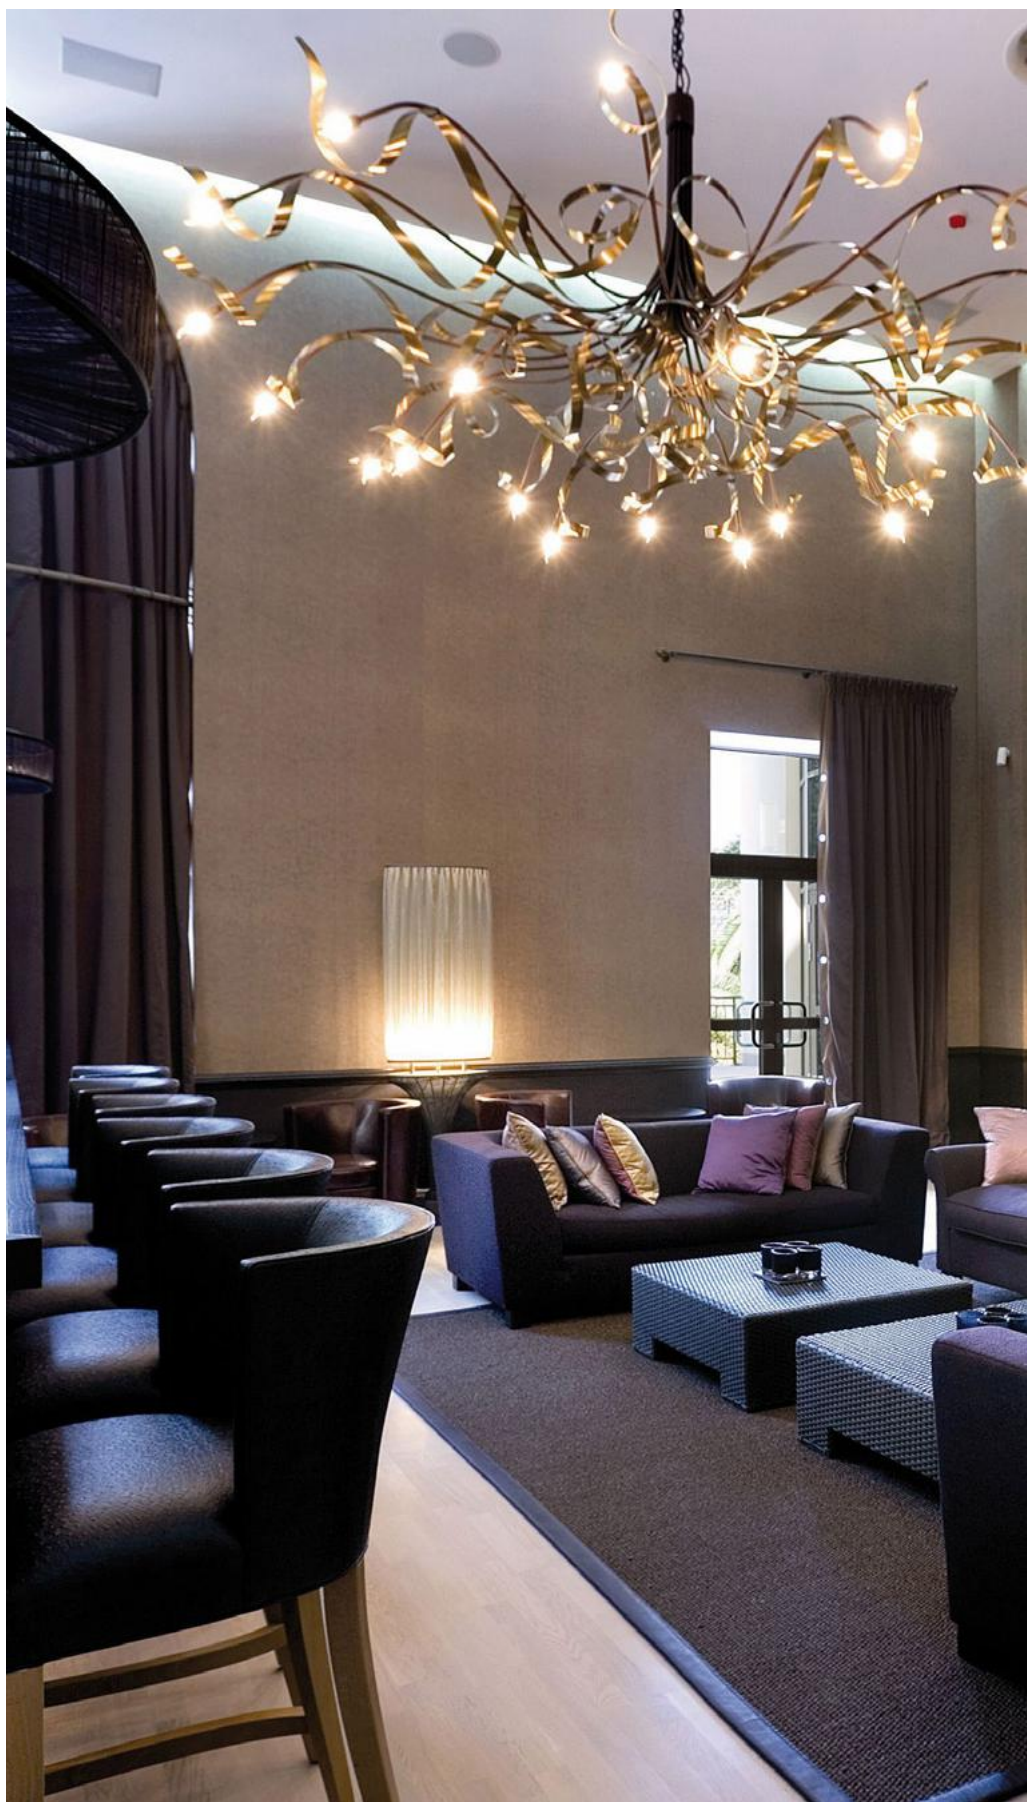

chandelier oval

ruban plié

The Ruban plié is a contemporary version of a nostalgic chandelier. This charming and transparent fixture is created in a revived Art Nouveau style. It is available in many different forms and finishes. For example: brass, stainless steel or powder coated steel. Each piece is unique and hand-crafted with great attention to detail.