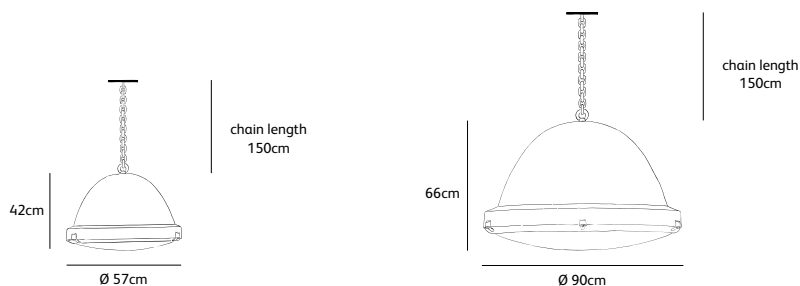

colors & materials

*** AN**
anodic brown
powder coated

*** BL**
black powder
coated

*** WH**
white powder
coated

OS.01.SU.BL

Order code	OS.01.SU.*
Dimensions	
Øxh	57x42cm
Chain length	150cm included
Light source	Not included
Lampholder	E27, optional in LED (add. costs)
	Max. 1x 200W / 240V
Weight/Packaging	
Net. weight	20kg
Gross weight	24kg
Packaging	65x65x50cm
Dimming	Dimmable, dimmer not included

Order code	OS.01.SU.XL.*
Dimensions	
Øxh	90x66cm
Chain length	150cm included
Light source	Not included
Lampholder	E27, optional in LED (add. costs)
	Max. 1x 200W / 240V
Weight	
Net. weight	49kg
Dimming	Dimmable, dimmer not included