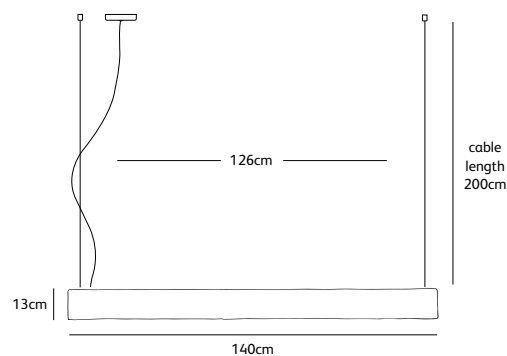

Order code

SO.SU.140.LED.*

Dimensions

Wxdxh **140x7x13cm**

Standard cable length **200cm**

Light source

18W LED down / 2700K / 1950 lm

Weight/Packaging

Net. weight **9,5kg (bronze: 24kg)**

Gross weight **10,5kg (bronze: 25kg)**

Packaging **147x21x15cm**

Driver

Trailing & leading edge

Dimming

Dimmable, dimmer not included.

IP20

Solo suspension in BL and WH contain the same powder coat on both the inside and outside. When the light source is on, the inside will look different in color depending on the type (halogen or LED) and light color of the light source.