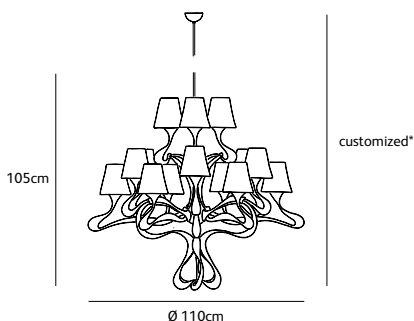

Order code

OD.9.CH.**

Total length fixture*

Dimensions

Øxh **85x80cm**

Total length **customized**

Light source **included**

9 x LED bulb filament 3,5W / 240V

2700K / 470 lm

Lampholder

E14

Weight/Packaging

Net. weight **6,5kg**

Gross weight **17,5kg**

Packaging **120x120x100cm**

Dimming

Dimmable, dimmer not included

Order code

OD.15.CH.**

Total length fixture*

Dimensions

Øxh **110x105cm**

Total length **customized**

Light source **included**

15 x LED bulb filament 3,5W / 240V

2700K / 470 lm

Lampholder

E14

Weight/Packaging

Net. weight **10kg**

Gross weight **21kg**

Packaging **120x120x100cm**

Dimming

Dimmable, dimmer not included