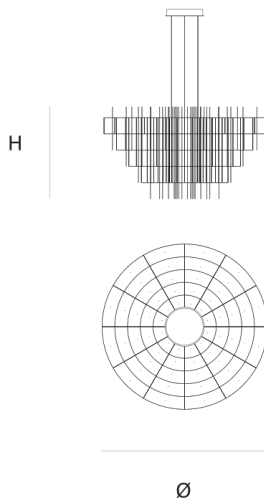

Product data sheet

Date: November 11th 2021

ABOUT **SPY CHANDELIER** by Jan Pauwels

The luxurious atmosphere of the past in a new configuration. Symmetrical circles in a conical shape. The circuit boards have leds on both sides. 2/3 of the light goes down and 1/3 goes up.

DIMENSIONS

Ø 140 cm 55.1 inch
H 85 cm 33.5 inch

CANOPY

Ø 35.5 cm 13.9 inch
H 6.5 cm 2.6 inch

CABLELENGTH

Up to 200 cm 78 inch

LIGHTSOURCE

264 x led 12V/0,6W,
2800K, 7920LM

INCLUDED

Yes

 8  100  150x150x80cm

FINISH

Nickel 
Brass 
Copper 
Blackbrass 

TYPE.NR

TYPE chandelier

STANDARD