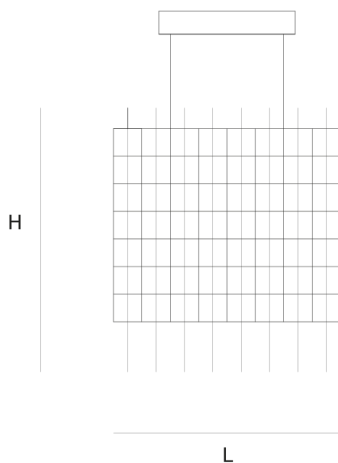

Product data sheet

Date: November 11th 2021

ABOUT **UNIVERSE SQUARE** **WITH GLASS** **SUSPENSION** by Jan Pauwels

By adding vertical glass tubes, the Universe Square looks immense by showing myriads of shiny reflecting lights (see model Cosmos Square 100 for the version with led circuit boards)

DIMENSIONS

L 104 cm 40.9 inch
H 85 cm 33.5 inch
W 104 cm 40.9 inch

CANOPY

L 59.5 cm 23.4 inch
H 10 cm 3.9 inch
W 37.5 cm 14.8 inch

CABLELENGTH

Up to 200 cm 78 inch

LIGHTSOURCE

548 x led, E10,
12V/0,33W, 2600K,
12604LM

INCLUDED

Yes

9	45	126x112x110cm
24	25	36x36x85cm

FINISH

Nickel
Brass
Copper
Blackbrass

TYPE.NR

TYPE	suspension
STANDARD	
OPTIONAL	3000K or 3500K led. no glassrods
TRANSFORMER/DRIVER	SCPower KVF-12200-TDW
DIMMING	leading and trailing edge
CLASSIFICATION	UL no IP20 yes