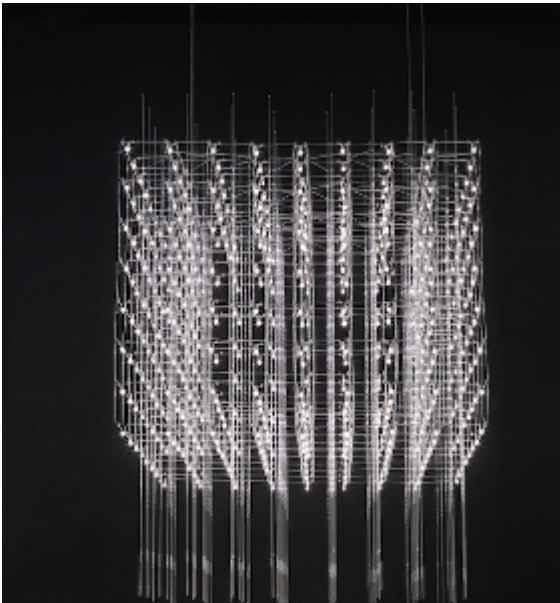

Product data sheet

Date: November 11th 2021

ABOUT **UNIVERSE SQUARE** **WITH GLASS** **SUSPENSION** by Jan Pauwels

By adding vertical glass tubes, the Universe Square looks immense by showing myriads of shiny reflecting lights (see model Cosmos Square 100 for the version with led circuit boards)

DIMENSIONS

L 104 cm 40.9 inch
H 85 cm 33.5 inch
W 104 cm 40.9 inch

CANOPY

L 59.5 cm 23.4 inch
H 10 cm 3.9 inch
W 37.5 cm 14.8 inch

CABLELENGTH

Up to 200 cm 78 inch

LIGHTSOURCE

548 x led, E10,
12V/0,33W, 2600K,
12604LM

INCLUDED

Yes

9	45	126x112x110cm
24	25	36x36x85cm

FINISH

Nickel
Brass
Copper
Blackbrass

TYPE.NR

TYPE	suspension
STANDARD	
OPTIONAL	3000K or 3500K led. no glassrods
TRANSFORMER/DRIVER	SCPower KVF-12200-TDW
DIMMING	leading and trailing edge
CLASSIFICATION	UL no IP20 yes