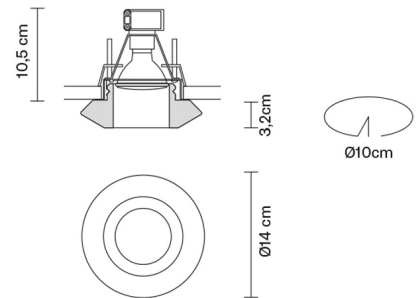

FARETTI

D27F5600

Pamio Design / Luca Scacchetti

Description

Downlight with transparent crystal diffuser.

Dimensions

Voltage

220-240V

Socket

1xGU10

Material

Crystal glass

Light source and alternative bulbs

cod. A11105C01

GU10 1x7W - LED
Max Watt. 50W

Available diffuser colours

- Transparent
- Other colours available

Not included accessories

Bulb

In the same family

Weight Lamp

Net: 0.93 kg

Packaging

Gross weight: 1.05 kg
Volume: 0.008 m³
Number of boxes: 1

Specs

IP20