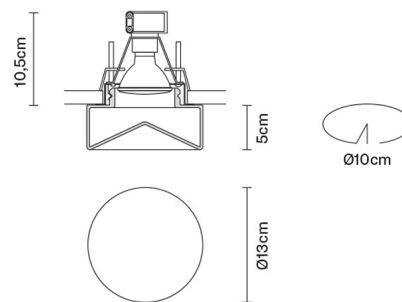

FARETTI

D27F1700

Pamio Design / Luca Scacchetti

Description

Downlight with blown glass diffuser.

Dimensions

Voltage

220-240V

Socket

1xGU10

Material

Crystal glass

Light source and alternative bulbs

cod. A11105C01

GU10 1x7W - LED
Max Watt. 50W

Available diffuser colours

Transparent

Not included accessories

Bulb

Weight Lamp

Net: 0.55 kg

Packaging

Gross weight: 0.67 kg
Volume: 0.008 m³
Number of boxes: 1

Specs