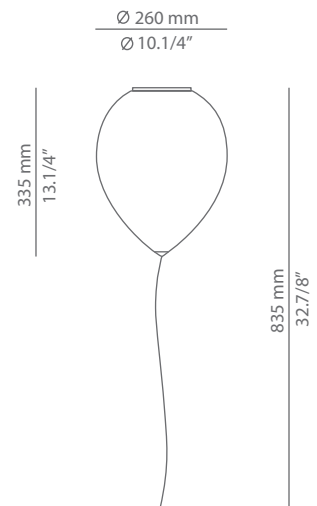

BALLOON

t-3052
ceiling lamp

Date	Type
Project	
Location	
Model #	Quantity
Specifier	

Description

Ceiling lamp providing direct and indirect light.
Shades is made of satinated translucent polyethylene.

Pictures above might not show the specified dimensions or material.
They are for illustration purposes only.

Ordering information

Product Code	Lamp	Finish
t-3052	LED or Fluor. up to 20W E27 / 230V (not included) Dimmable when using dim. lamps	74WH White

SPECIAL REQUIREMENTS

Custom finishes and versions

Alternate lamping and versions available for projects.
Consult our offices.