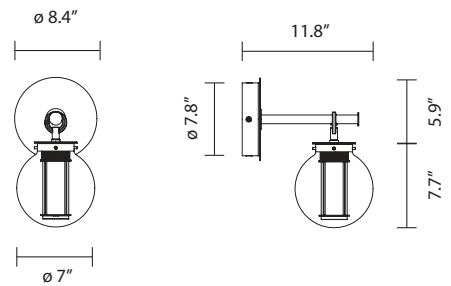

**BAI A DI DI**  
by Neri&Hu, 2014

Wall lamp. Structure in bronze electroplated steel. Diffuser in blown transparent, amber and grey glass. Strip led column and dimmable 1-10V driver included.

Type: Wall lamp

Environment: Indoor

Structure: Steel

Diffuser: Glass

Voltage: 120 V

Supply: Terminal strip

Dimmable driver included

Light source: Strip LED 5.8W 2700K 448Lm

**BAI A DI DI**