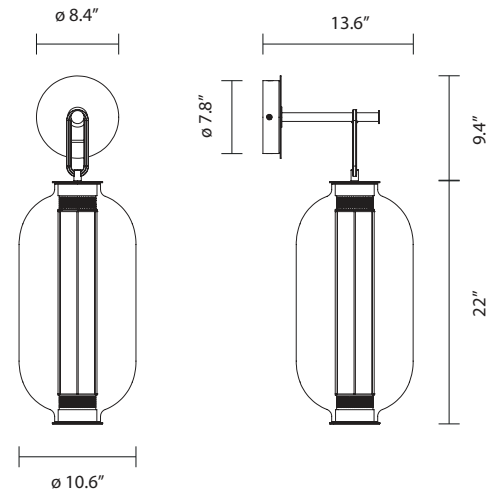

**BAI A BA BA**  
by Neri&Hu, 2014

Wall lamp. Structure in bronze electroplated steel. Diffuser in blown transparent, amber and grey glass. Strip led column (dimnable 1-10V driver included) provide ambient light and led module placed at the bottom (connected direct to main) provide direct light. Led module are dimmable with phase-cut dimmers\*. Strip led and led module included.

Type: Wall lamp

Environment: Indoor

Structure: Steel

Diffuser: Glass

Voltage: 120 V

Supply: Terminal strip

Dimmable driver included

Light source: Strip LED 15.4W 2700K 1150Lm  
+ Module LED  $\varnothing 70$  16.6W 3000K 1350Lm