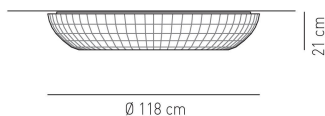

CE IP20 +LED

example composition code | PL | BEL118E27 | BC | XX