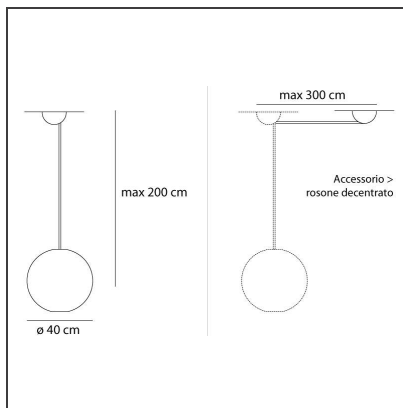

TECHNICAL DRAWINGS

FEATURES

Article Code:	A089412 A033200	Material:	Technopolymer, methacrylate
Colour:	White	Series:	Design
Installation:	Suspension	Area contract:	Residential
Environment:	Indoor	Emission:	Diffused

DIMENSIONS

Height:	cm 200	Glow Wire Test:	650

NOT INCLUDED SOURCES

Category:	HALO	Color Rendering:	1a
Number:	1	Color temperature (K):	2900K
Watt:	77W		
Lbs:	A60		
Socket:	E27		
Duration (h):	1000h		

ALTERNATIVE SOURCES

Category:	LED
Number:	1
Watt:	15W
Type:	2
Socket:	E27
Class:	A

LUMINAIRE

Watt:	77W
Voltage:	220V-240V

Notes

Lamp with interchangeable diffusers.