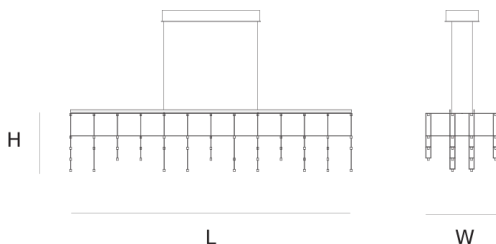

DIMENSIONS

L 150 cm 59.1 inch
H 30.5 cm 12 inch
W 40 cm 15.7 inch

CANOPY

L 60 cm 23.6 inch
H 10 cm 3.9 inch
W 15 cm 5.9 inch

CABLELENGTH

Up to 200 cm 78 inch

LIGHTSOURCE

135 x led, E10, 12V/0.33W,
2600K, 3105LM

INCLUDED

Yes

 8  20  164x51x50cm

FINISH

Nickel 
Brass 
Copper 
Blackbrass 

TYPE.NR

TYPE	suspension
STANDARD	
OPTIONAL	3000K or 3500K led.
TRANSFORMER/DRIVER	SCPower KVF-12060-TDW
DIMMING	leading and trailing edge
CLASSIFICATION	UL no IP20 yes