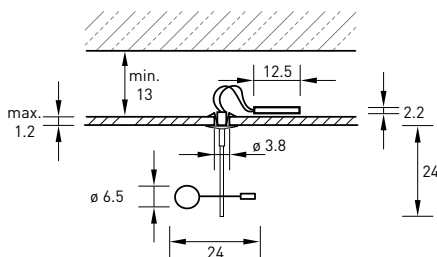

CEILING LIGHT

die deckenversionen des ABSOLUT LIGHTING SYSTEMS reihen sich in das dezente ambiente der kollektion. gleichzeitig fördern sie die besondere situation in jedem raum. passend für jede raumgröße sind die deckenleuchten in verschiedenen modellen erhältlich: 1er, 2er, oder 3er-leuchte sorgen für gutes und angenehmes licht.

design: michael rösing
material: carbonfaser, aluminium

the ceiling versions by ABSOLUT LIGHTING SYSTEMS reflect the low-key feel of the collection. simultaneously, they highlight the particular situation in every room. suitable for every room size, ceiling lamps are available in different models: single, double or triple lights which provide a good and comfortable light.

design: michael rösing
material: carbon fibre, aluminum