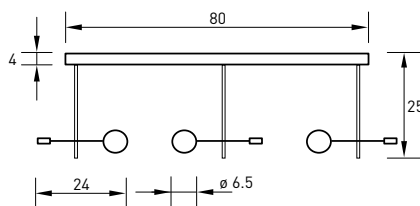

CEILING LIGHT

die deckenversionen des ABSOLUT LIGHTING SYSTEMS reihen sich in das dezente ambiente der kollektion. gleichzeitig fördern sie die besondere situation in jedem raum. passend für jede raumgröße sind die deckenleuchten in verschiedenen modellen erhältlich: 1er, 2er, oder 3er-leuchte sorgen für gutes und angenehmes licht.

design: michael rösing
material: carbonfaser, aluminium

the ceiling versions by ABSOLUT LIGHTING SYSTEMS reflect the low-key feel of the collection. simultaneously, they highlight the particular situation in every room. suitable for every room size, ceiling lamps are available in different models: single, double or triple lights which provide a good and comfortable light.

design: michael rösing
material: carbon fibre, aluminum

ORDER NUMBERS

LED, energy efficiency class: A+
9 W, 845 lm, 2700 K, Ra 90, dimmable

- **457 wd led** 1-light, chrome mat
  14 × 25 × 4 cm
  229 €
- **457 wd2 led** 2-lights, chrome mat
  28 × 25 × 4 cm
  359 €
- **457 wd3 led** 3-lights, chrome mat
  80 × 25 × 4 cm
  549 €

for installation with suspended ceilings:

- **457 wdk/led** 1-light, chrome mat
  24 × 24 × 3.8 cm
  160 €

energy efficiency class: A+/A/B/C/D/E
halogen, bulb not included in the delivery
12 v/50 w/gy 6.35, dimmable

- **457 wd** 1-light, chrome mat
  14 × 25 × 4 cm
  149 €
- **457 wd2** 2-lights, chrome mat
  28 × 25 × 4 cm
  195 €
- **457 wd3** 3-lights, chrome mat
  80 × 25 × 4 cm
  309 €

for installation with suspended ceilings:

- **457 wdk** 1-light, chrome mat
  24 × 24 × 3.8 cm
  115 €