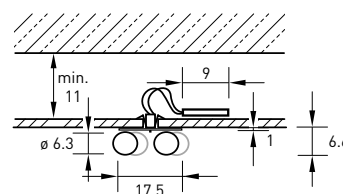

BASICA SC NEW

perfekt für abgehängte decken. die flexible leuchte kann dank des magnetischen kugelgelenks in jede gewünschte richtung strahlen. sie überzeugt mit einer natürlichen farb-wiedergabe und warmweißen licht bei 2.700 kelvin. die leuchte wird standardmäßig mit einem ausstrahlwinkel von 90° geliefert (auf anfrage: 40°, 60°, 140°).

design: michael rösing
material: stahl, aluminium

perfect for suspended ceilings. the flexible luminaire can rotate in the desired direction thanks to the magnetic ball joint. it convinces with a high color rendering and warm white light at 2,700 kelvin. the luminaire is equipped with a standard beam angle of 90° (on request: 40°, 60°, 140°).

design: michael rösing
material: steel, aluminium

COLORS

more RAL colors on demand!

ORDER NUMBERS

LED, energy efficiency class: A+
9 W, 845 lm, 2700 K, Ra 90, dimmable

- ø 7.5 × 6.6 cm
- **457 wdkm1swled** 1-light, black **199 €**
- **457 wdkm1siled** 1-light, silver **199 €**
- **457 wdkm1weled** 1-light, white **199 €**

- ø 13.2 × 6.6 cm
- **457 wdkm2swled** 2-lights, black **299 €**
- **457 wdkm2siled** 2-lights, silver **299 €**
- **457 wdkm2weled** 2-lights, white **299 €**

- ø 15 × 6.6 cm
- **457 wdkm3swled** 3-lights, black **429 €**
- **457 wdkm3siled** 3-lights, silver **429 €**
- **457 wdkm3weled** 3-lights, white **429 €**

- ø 17.5 × 6.6 cm
- **457 wdkm4swled** 3-lights, black **539 €**
- **457 wdkm4siled** 3-lights, silver **539 €**
- **457 wdkm4weled** 3-lights, white **539 €**