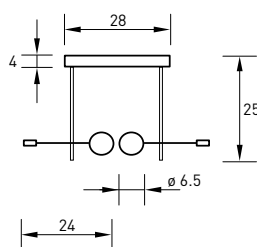

CEILING LIGHT

die deckenversionen des ABSOLUT LIGHTING SYSTEMS reihen sich in das dezente ambiente der kollektion. gleichzeitig fördern sie die besondere situation in jedem raum. passend für jede raumgröße sind die deckenleuchten in verschiedenen modellen erhältlich: 1er, 2er, oder 3er-leuchte sorgen für gutes und angenehmes licht.

design: michael rösing
material: carbonfaser, aluminium

the ceiling versions by ABSOLUT LIGHTING SYSTEMS reflect the low-key feel of the collection. simultaneously, they highlight the particular situation in every room. suitable for every room size, ceiling lamps are available in different models: single, double or triple lights which provide a good and comfortable light.

design: michael rösing
material: carbon fibre, aluminum

ORDER NUMBERS

LED, energy efficiency class: A+
9 W, 845 lm, 2700 K, Ra 90, dimmable

- **457 wd led** 1-light, chrome mat
  14 × 25 × 4 cm
  229 €
- **457 wd2 led** 2-lights, chrome mat
  28 × 25 × 4 cm
  359 €
- **457 wd3 led** 3-lights, chrome mat
  80 × 25 × 4 cm
  549 €

for installation with suspended ceilings:

- **457 wdk/led** 1-light, chrome mat
  24 × 24 × 3.8 cm
  160 €

energy efficiency class: A+/A/B/C/D/E
halogen, bulb not included in the delivery
12 v/50 w/gy 6.35, dimmable

- **457 wd** 1-light, chrome mat
  14 × 25 × 4 cm
  149 €
- **457 wd2** 2-lights, chrome mat
  28 × 25 × 4 cm
  195 €
- **457 wd3** 3-lights, chrome mat
  80 × 25 × 4 cm
  309 €

for installation with suspended ceilings:

- **457 wdk** 1-light, chrome mat
  24 × 24 × 3.8 cm
  115 €

457 wd3 led