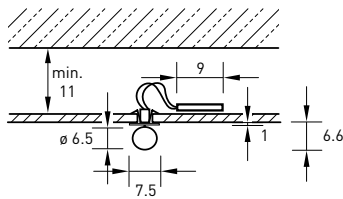

BASICA SC NEW

perfekt für abgehängte decken. die flexible leuchte kann dank des magnetischen kugelgelenks in jede gewünschte richtung strahlen. sie überzeugt mit einer natürlichen farb-wiedergabe und warmweißen licht bei 2.700 kelvin. die leuchte wird standardmäßig mit einem ausstrahlwinkel von 90° geliefert (auf anfrage: 40°, 60°, 140°).

design: michael rösing
material: stahl, aluminium

perfect for suspended ceilings. the flexible luminaire can rotate in the desired direction thanks to the magnetic ball joint. it convinces with a high color rendering and warm white light at 2,700 kelvin. the luminaire is equipped with a standard beam angle of 90° (on request: 40°, 60°, 140°).

design: michael rösing
material: steel, aluminium