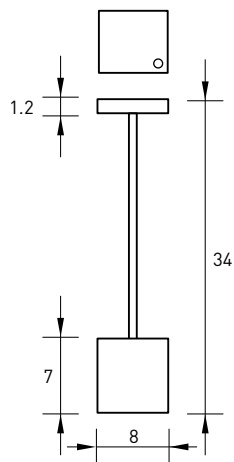

ORDER NUMBERS

LED, energy efficiency class: A+
3.5 W, 150 lm, 3000 K, dimmable

1180 C	$\varnothing$ 8 x 34 cm silver
1180 F	black 95 €
1180 T	gold 95 €