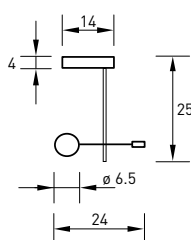

ORDER NUMBERS

LED, energy efficiency class: A+
9 W, 845 lm, 2700 K, Ra 90, dimmable

- **457 wd led** 1-light, chrome mat
  14 × 25 × 4 cm
  229 €
- **457 wd2 led** 2-lights, chrome mat
  28 × 25 × 4 cm
  359 €
- **457 wd3 led** 3-lights, chrome mat
  80 × 25 × 4 cm
  549 €

for installation with suspended ceilings:

- **457 wdk/led** 1-light, chrome mat
  24 × 24 × 3.8 cm
  160 €

energy efficiency class: A+/A/B/C/D/E
halogen, bulb not included in the delivery
12 v/50 w/gy 6.35, dimmable

- **457 wd** 1-light, chrome mat
  14 × 25 × 4 cm
  149 €
- **457 wd2** 2-lights, chrome mat
  28 × 25 × 4 cm
  195 €
- **457 wd3** 3-lights, chrome mat
  80 × 25 × 4 cm
  309 €

for installation with suspended ceilings:

- **457 wdk** 1-light, chrome mat
  24 × 24 × 3.8 cm
  115 €