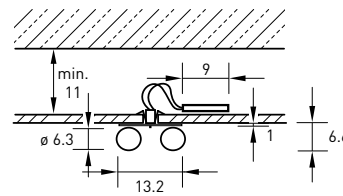

BASICA SC NEW

perfekt für abgehängte decken. die flexible leuchte kann dank des magnetischen kugelgelenks in jede gewünschte richtung strahlen. sie überzeugt mit einer natürlichen farb-wiedergabe und warmweißen licht bei 2.700 kelvin. die leuchte wird standardmäßig mit einem ausstrahlwinkel von 90° geliefert (auf anfrage: 40°, 60°, 140°).

design: michael rösing
material: stahl, aluminium

perfect for suspended ceilings. the flexible luminaire can rotate in the desired direction thanks to the magnetic ball joint. it convinces with a high color rendering and warm white light at 2,700 kelvin. the luminaire is equipped with a standard beam angle of 90° (on request: 40°, 60°, 140°).

design: michael rösing
material: steel, aluminium

COLORS

more RAL colors on demand!

ORDER NUMBERS

LED, energy efficiency class: A+
9 W, 845 lm, 2700 K, Ra 90, dimmable

- ø 7.5 × 6.6 cm
- **457 wdkm1swled** 1-light, black **199 €**
- **457 wdkm1siled** 1-light, silver **199 €**
- **457 wdkm1weled** 1-light, white **199 €**

- ø 13.2 × 6.6 cm
- **457 wdkm2swled** 2-lights, black **299 €**
- **457 wdkm2siled** 2-lights, silver **299 €**
- **457 wdkm2weled** 2-lights, white **299 €**

- ø 15 × 6.6 cm
- **457 wdkm3swled** 3-lights, black **429 €**
- **457 wdkm3siled** 3-lights, silver **429 €**
- **457 wdkm3weled** 3-lights, white **429 €**

- ø 17.5 × 6.6 cm
- **457 wdkm4swled** 3-lights, black **539 €**
- **457 wdkm4siled** 3-lights, silver **539 €**
- **457 wdkm4weled** 3-lights, white **539 €**