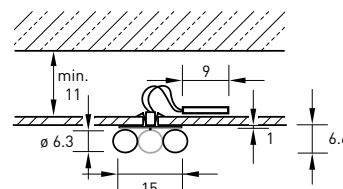

ORDER NUMBERS

LED, energy efficiency class: A+
9 W, 845 lm, 2700 K, Ra 90, dimmable

- ø 7.5 × 6.6 cm
- **457 wdkm1swled** 1-light, black **199 €**
- **457 wdkm1siled** 1-light, silver **199 €**
- **457 wdkm1weled** 1-light, white **199 €**

- ø 13.2 × 6.6 cm
- **457 wdkm2swled** 2-lights, black **299 €**
- **457 wdkm2siled** 2-lights, silver **299 €**
- **457 wdkm2weled** 2-lights, white **299 €**

- ø 15 × 6.6 cm
- **457 wdkm3swled** 3-lights, black **429 €**
- **457 wdkm3siled** 3-lights, silver **429 €**
- **457 wdkm3weled** 3-lights, white **429 €**

- ø 17.5 × 6.6 cm
- **457 wdkm4swled** 3-lights, black **539 €**
- **457 wdkm4siled** 3-lights, silver **539 €**
- **457 wdkm4weled** 3-lights, white **539 €**