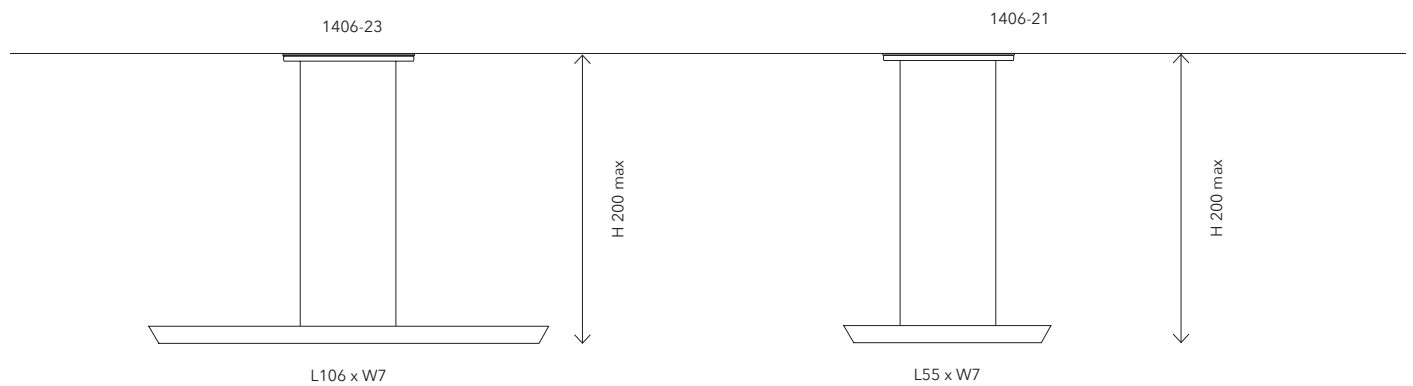

TECHNICAL SHEET

1406-23 LARGE

Mounting: Sospensione / Suspension

Environment: Indoor - IP20

Materials: Legno e Marmo / Wood and Marble

Voltage: 230V 50/60Hz

Source: 24W - 3000K

Lumen: /

Dimming: /

1406-21 SMALL

Mounting: Sospensione / Suspension

Environment: Indoor - IP20

Materials: Legno e Marmo / Wood and Marble

Voltage: 230V 50/60Hz

Source: 12W - 3000K

Lumen: /

Dimming: /

Finiture / Finishes

Struttura / Structure

Legno rovere
Oak wood

Marmo bianco Carrara
White Carrara marble

CODES

CODICI / CODES	MISURA / SIZE	STRUTTURA / STRUCTURE	DIFFUSORE / SHADE	DETTAGLI / DETAILS
1406-21-L200-N2NE	small suspension	rovere naturale / natural oak		
1406-21-M100-N2NE	small suspension	marmo bianco di Carrara / white Carrara marble		
1406-23-L200-N2NE	large suspension	rovere naturale / natural oak		
1406-23-M100-N2NE	large suspension	marmo bianco di Carrara / white Carrara marble		