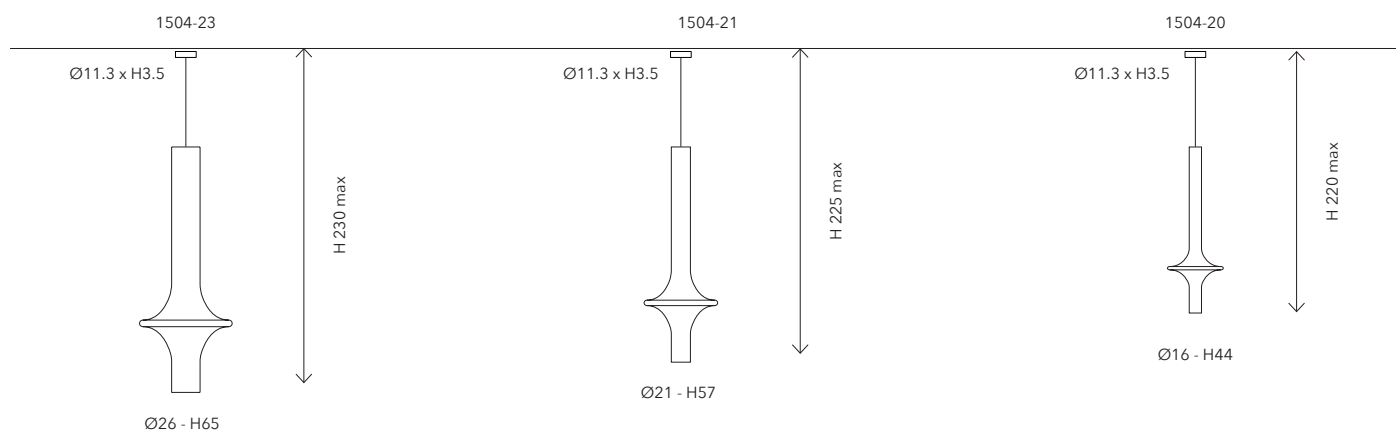

NOTE:

Remote driver not included