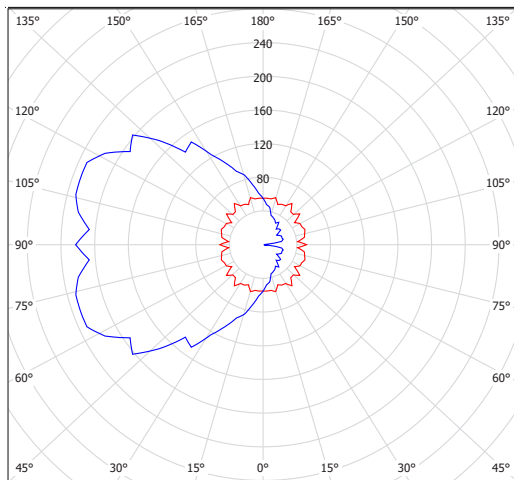

Oro opaco
Matt gold

Bianco opaco
Matt white

Fotometrie / Photometric Data

Large

Medium

Small

NOTE

Versione 2700K disponibile previa verifica tecnica
2700K version available after technical verification