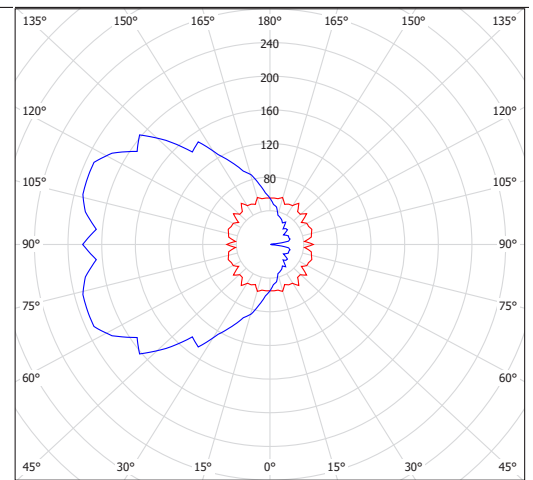

Oro opaco
Matt gold

Bianco opaco
Matt white

Fotometrie / Photometric Data

Large

Medium

Small

NOTE

Versione 2700K disponibile previa verifica tecnica
2700K version available after technical verification