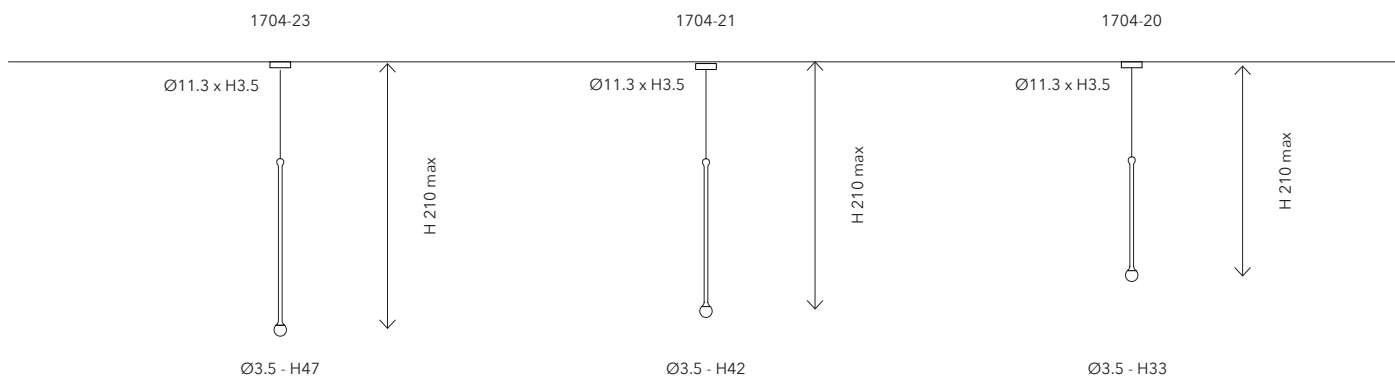

NOTE:

Remote driver not included