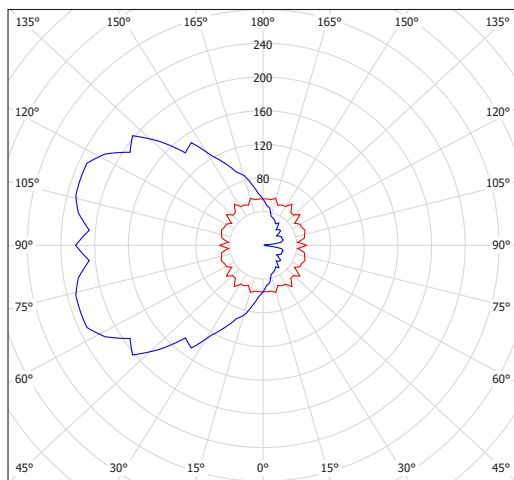

Oro opaco
Matt gold

Bianco opaco
Matt white

Fotometrie / Photometric Data

Large

Medium

Small

NOTE

Versione 2700K disponibile previa verifica tecnica
2700K version available after technical verification