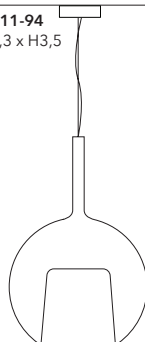

TECHNICAL SHEET

0811-24 MAXI

Mounting: Sospensione / Suspension

Environment: Indoor - IP20

Materials: Vetro / Glass

Voltage: 230V 50/60Hz

Source: 1 x 20W - E27 LED

Lumen: /

Dimming: /

Rosoni / Canopies

0811-94 CANOPY TYPE D

Mounting: A soffitto / Ceiling

Environment: Indoor - IP20

Materials: Metallo / Metal

Dimming: On-Off / Dimmable DALI

0811-24

0811-94
Ø11,3 x H3,5

Ø55 x H80

H 225 max

Finiture / Finishes

Trasparente
Transparent

Argento specchiato
Mirroring silver

Oro specchiato
Mirroring gold

Oro rosa specchiato
Mirroring rose gold