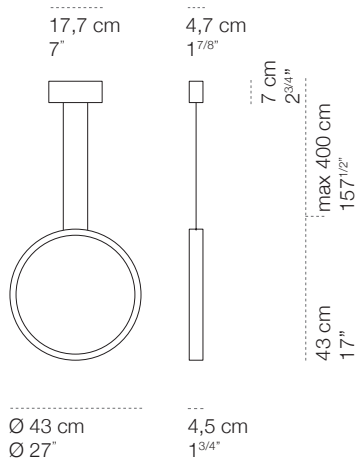

Assolo43 sospesa