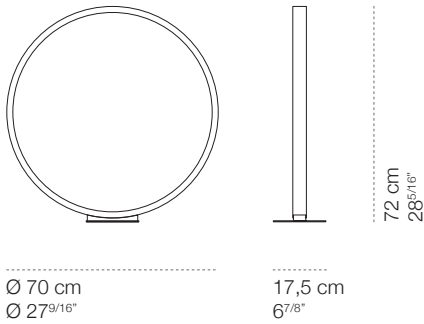

Assolo70 terra