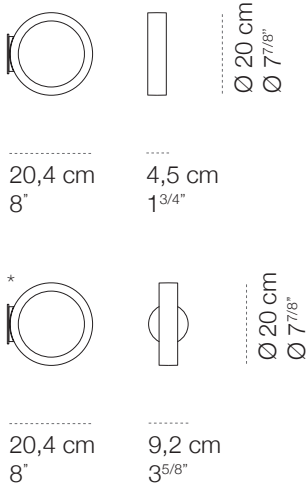

Assolo ON/OFF parete | soffitto