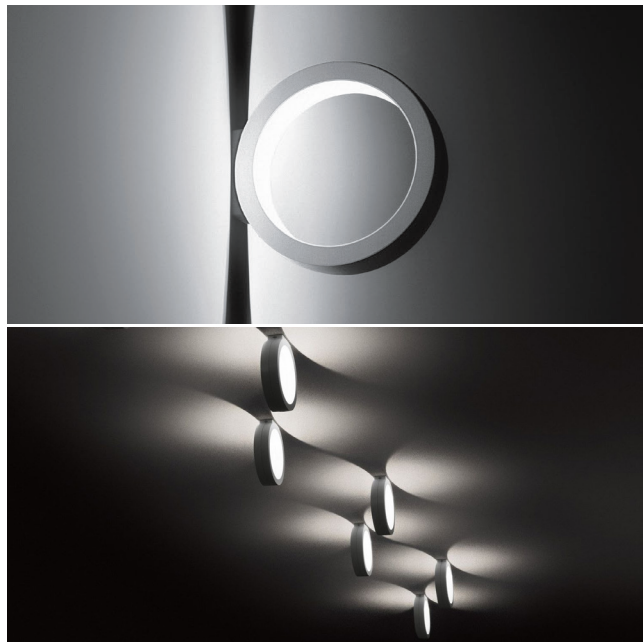

Assolo ON/OFF parete | soffitto