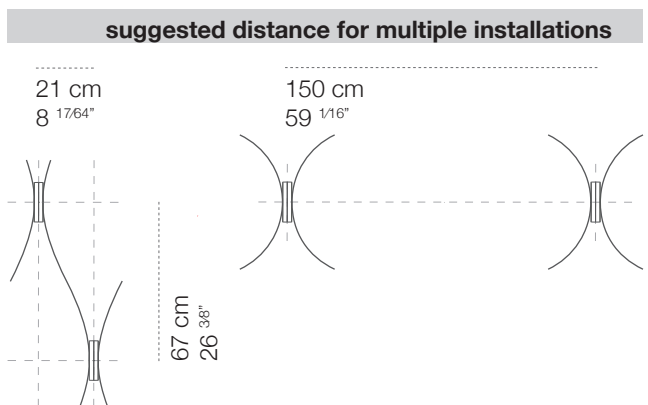

luminaire	
materials	aluminium
environment	interiors
mounting location	wall/ceiling
emission	indirect light
weight	0,8 kg
voltage	230V
ballast	integrated electronic dimmable
dimming	phase-cut (compatible with remote Casambi Bluetooth dimmer)
insulation class	1
IP classification	IP20
certifications	CE

light source	
source	LED
number of led	1
power	16W
luminous flux	1.300 lm
colour temperature	2.800K
CRI	≥ 80
energy label	

finish		
white cod 1520	black cod 1524	matt gold cod 1554
with round plate* white cod 1522	with round plate* black cod 1523	with round plate* matt gold cod 1555
junction box plate white cod 1528	junction box plate black cod 1530	junction box plate matt gold cod 1558