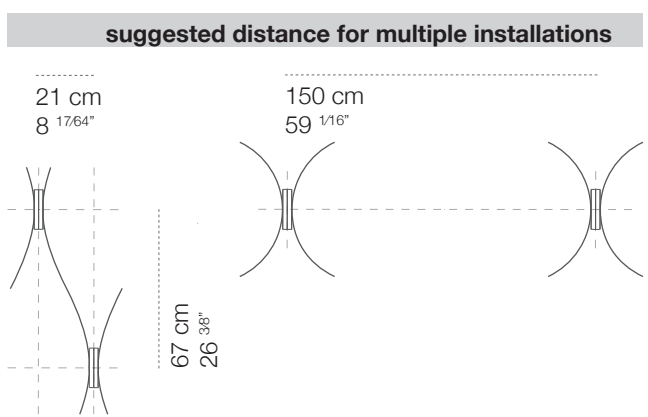

finish	
white cod 1575	metallized anthracite cod 1577