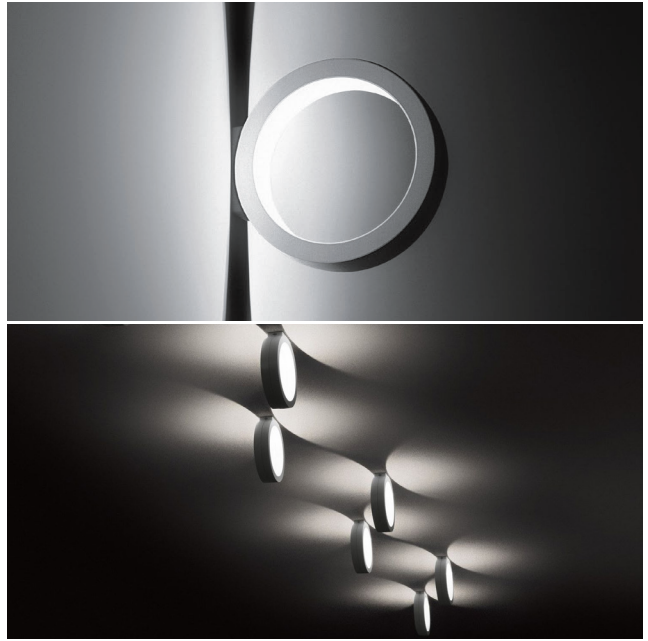

Assolo parete|soffitto

20,4 cm
8"

4,5 cm
1 3/4"

20,4 cm
8"

9,2 cm
3 5/8"

luminaire	
materials	aluminium
environment	interiors
mounting location	wall/ceiling
emission	indirect light
weight	0,8 kg
voltage	230V
ballast	integrated electronic dimmable
dimming	phase-cut (compatible with remote Casambi Bluetooth dimmer)
insulation class	1
IP classification	IP20
certifications	CE