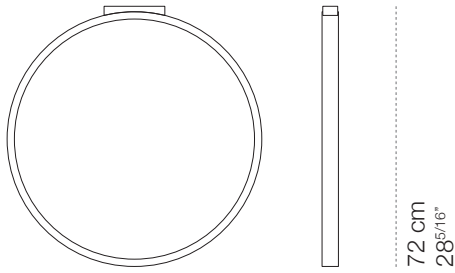

Assolo parete|soffitto

20,4 cm
8"

4,5 cm
1 3/4"

20,4 cm
8"

9,2 cm
3 5/8"

luminaire	
materials	aluminium
environment	interiors
mounting location	wall/ceiling
emission	indirect light
weight	0,8 kg
voltage	230V
ballast	integrated electronic dimmable
dimming	phase-cut (compatible with remote Casambi Bluetooth dimmer)
insulation class	1
IP classification	IP20
certifications	CE

CINI & NILS

Assolo appoggio

Ø 20 cm
Ø 77/8"

9,5 cm
33/4"

20,7 cm
91/7"

luminaire	
materials	aluminium
environment	interiors
mounting location	table
emission	indirect light
weight	0,9 kg
voltage	110V-240V
ballast	electronic plug
dimmer	integrated touch dimmer
insulation class	1
plug	eur/usa/uk
IP classification	IP20
certifications	CE
design	Luta Bettonica, 2013

Assolo43 soffitto

Ø 43 cm
Ø 17"

4,5 cm
1 3/4"

luminaire	
materials	aluminium
environment	interiors
mounting location	ceiling
emission	indirect light
weight	3,0 kg
voltage	230V
ballast	integrated electronic dimmable
dimming	phase-cut (compatible with remote Casambi Bluetooth dimmer)
insulation class	1
IP classification	IP20
certifications	CE

Ø 70 cm
Ø 27^{9/16}"

4,5 cm
1^{3/4}"

72 cm
28^{5/16}"

luminaire	
materials	aluminium
environment	interiors
mounting location	ceiling
emission	indirect light
weight	4,9 kg
voltage	230V
ballast	integrated electronic dimmable
dimming	phase-cut (compatible with remote Casambi Bluetooth dimmer)
insulation class	1
IP classification	IP20
certifications	CE