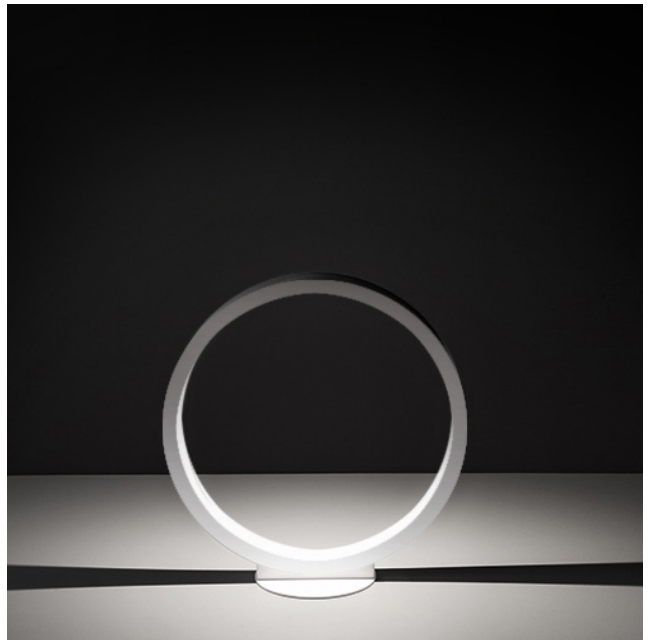

Assolo43 soffitto Assolo70 soffitto Assolo43 sospesa Assolo70 sospesa

Assolo43 appoggio

45 cm
17^{3/4}"

Ø 43 cm
Ø 17"

17,5 cm
6^{7/8}"

luminaire	
materials	aluminium
environment	interiors
mounting location	table/floor
emission	indirect light
weight	4,4 kg
voltage	230V
ballast	integrated electronic dimmable
dimmer	electronic in-line
insulation class	2
plug	european 2 poles
IP classification	IP20
certifications	CE □
design	Luta Bettonica, 2013