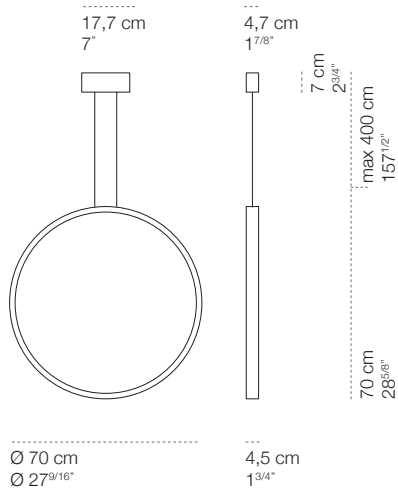

Assolo70 sospesa