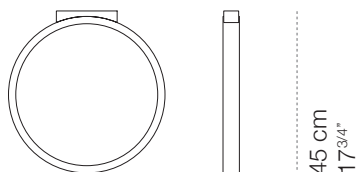

Assolo parete|soffitto

20,4 cm
8"

4,5 cm
1 3/4"

20,4 cm
8"

9,2 cm
3 5/8"

luminaire	
materials	aluminium
environment	interiors
mounting location	wall/ceiling
emission	indirect light
weight	0,8 kg
voltage	230V
ballast	integrated electronic dimmable
dimming	phase-cut (compatible with remote Casambi Bluetooth dimmer)
insulation class	1
IP classification	IP20
certifications	CE

CINI & NILS

Assolo appoggio

Ø 20 cm
Ø 77/8"

9,5 cm
33/4"

20,7 cm
91/7"

luminaire	
materials	aluminium
environment	interiors
mounting location	table
emission	indirect light
weight	0,9 kg
voltage	110V-240V
ballast	electronic plug
dimmer	integrated touch dimmer
insulation class	1
plug	eur/usa/uk
IP classification	IP20
certifications	CE
design	Luta Bettonica, 2013

Assolo43 soffitto

Ø 43 cm
Ø 17"

4,5 cm
1 3/4"

luminaire	
materials	aluminium
environment	interiors
mounting location	ceiling
emission	indirect light
weight	3,0 kg
voltage	230V
ballast	integrated electronic dimmable
dimming	phase-cut (compatible with remote Casambi Bluetooth dimmer)
insulation class	1
IP classification	IP20
certifications	CE

Ø 70 cm
Ø 27^{9/16}"

4,5 cm
1^{3/4}"

72 cm
28^{5/16}"

luminaire	
materials	aluminium
environment	interiors
mounting location	ceiling
emission	indirect light
weight	4,9 kg
voltage	230V
ballast	integrated electronic dimmable
dimming	phase-cut (compatible with remote Casambi Bluetooth dimmer)
insulation class	1
IP classification	IP20
certifications	CE