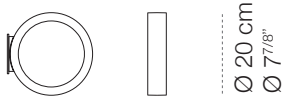

Assolo parete|soffitto

20,4 cm
8"

4,5 cm
1 3/4"

20,4 cm
8"

9,2 cm
3 5/8"

luminaire	
materials	aluminium
environment	interiors
mounting location	wall/ceiling
emission	indirect light
weight	0,8 kg
voltage	230V
ballast	integrated electronic dimmable
dimming	phase-cut (compatible with remote Casambi Bluetooth dimmer)
insulation class	1
IP classification	IP20
certifications	CE

CINI & NILS

Assolo appoggio

Ø 20 cm
Ø 77/8"

9,5 cm
33/4"

20,7 cm
91/7"

luminaire	
materials	aluminium
environment	interiors
mounting location	table
emission	indirect light
weight	0,9 kg
voltage	110V-240V
ballast	electronic plug
dimmer	integrated touch dimmer
insulation class	1
plug	eur/usa/uk
IP classification	IP20
certifications	CE
design	Luta Bettonica, 2013

Ø 70 cm
Ø 27^{9/16}"

4,5 cm
1^{3/4}"

72 cm
28^{5/16}"

luminaire	
materials	aluminium
environment	interiors
mounting location	ceiling
emission	indirect light
weight	4,9 kg
voltage	230V
ballast	integrated electronic dimmable
dimming	phase-cut (compatible with remote Casambi Bluetooth dimmer)
insulation class	1
IP classification	IP20
certifications	CE