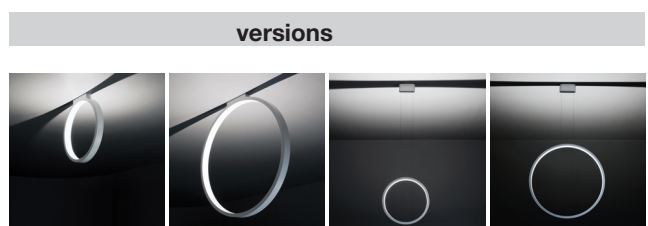

Assolo43
soffitto

Assolo70
soffitto

Assolo43
sospesa

Assolo70
sospesa