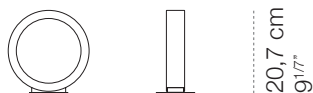

Assolo parete|soffitto

20,4 cm
8"

4,5 cm
1 3/4"

20,4 cm
8"

9,2 cm
3 5/8"

luminaire	
materials	aluminium
environment	interiors
mounting location	wall/ceiling
emission	indirect light
weight	0,8 kg
voltage	230V
ballast	integrated electronic dimmable
dimming	phase-cut (compatible with remote Casambi Bluetooth dimmer)
insulation class	1
IP classification	IP20
certifications	CE

Assolo ON/OFF parete | soffitto

luminaire	
materials	aluminium
environment	interiors
mounting location	wall/ceiling
emission	indirect light
weight	0,8 kg
voltage	230V
ballast	integrated electronic dimmable
dimming	not dimmable
insulation class	1
IP classification	IP20
certifications	CE
design	Luta Bettonica, 2013

CINI & NILS

Assolo appoggio

Ø 20 cm
Ø 77/8"

9,5 cm
33/4"

20,7 cm
91/7"

luminaire	
materials	aluminium
environment	interiors
mounting location	table
emission	indirect light
weight	0,9 kg
voltage	110V-240V
ballast	electronic plug
dimmer	integrated touch dimmer
insulation class	1
plug	eur/usa/uk
IP classification	IP20
certifications	CE
design	Luta Bettonica, 2013