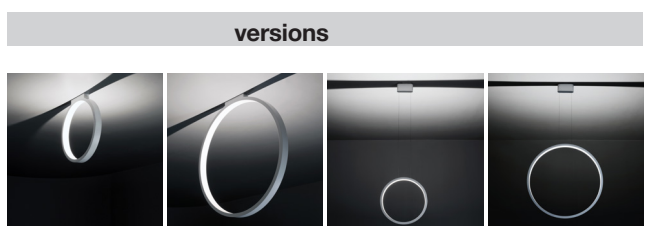

Assolo43 soffitto   Assolo70 soffitto   Assolo43 sospesa   Assolo70 sospesa

luminaire	
materials	aluminium
environment	interiors
mounting location	ceiling
emission	indirect light
weight	3,5 kg
voltage	230V
ballast	integrated electronic dimmable
dimming	phase-cut (compatible with remote Casambi Bluetooth dimmer)
insulation class	1
IP classification	IP20
certifications	CE

light source	
source	LED
number of led	1
power	27W
luminous flux	2.900 lm
colour temperature	2.800K
CRI	= 92
energy label	Questo dispositivo è munito di lampade a LED integrate. Le lampade di questo dispositivo non sono sostituibili. LED 874/2012

finsh		
white cod 1566H	black cod 1563H	matt gold cod G1566