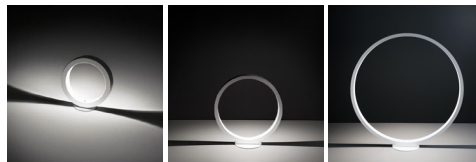

versions

Assolo appoggio

Assolo43 appoggio

Assolo70 terra