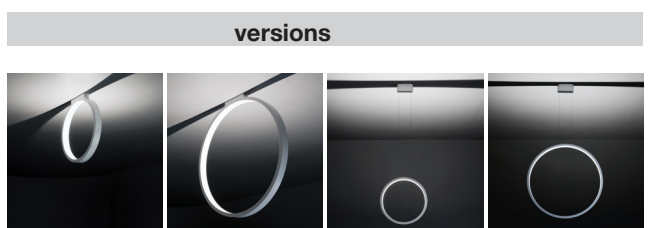

Assolo43 soffitto   Assolo70 soffitto   Assolo43 sospesa   Assolo70 sospesa

luminaire	
materials	aluminium
environment	interiors
mounting location	ceiling
emission	indirect light
weight	5,4 kg
voltage	230V
ballast	integrated electronic dimmable
dimming	phase-cut (compatible with remote Casambi Bluetooth dimmer)
insulation class	1
IP classification	IP20
certifications	CE

light source	
source	LED
number of led	1
power	27W
luminous flux	2.900 lm
colour temperature	2.800K
CRI	= 92
energy label	Questo dispositivo è munito di lampade a LED integrate. Le lampade di questo dispositivo non sono sostituibili. 874/2012

finsh		
white cod 1571H	black cod 1574H	matt gold cod G1571