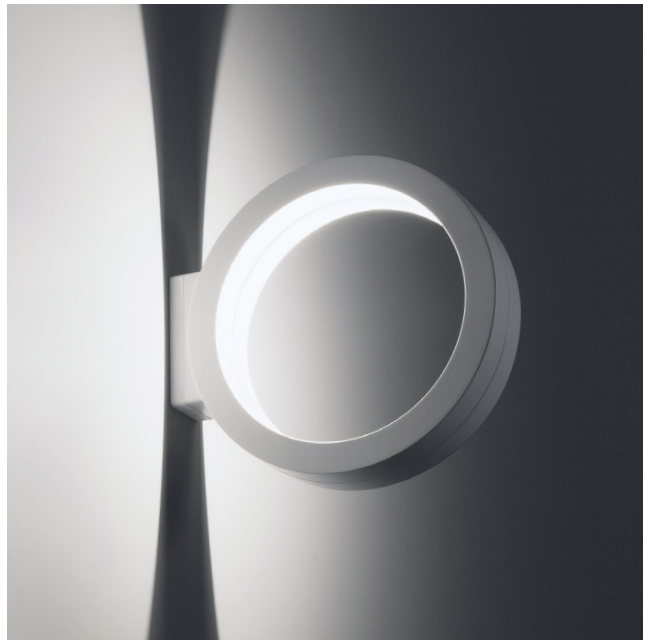

Assolo outdoor