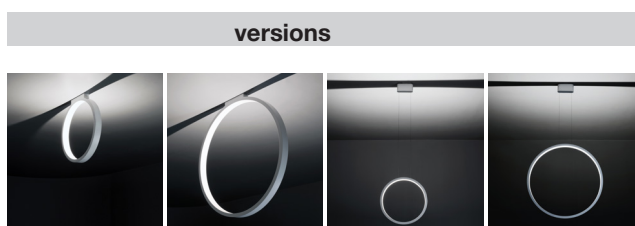

Assolo43 soffitto   Assolo70 soffitto   Assolo43 sospesa   Assolo70 sospesa