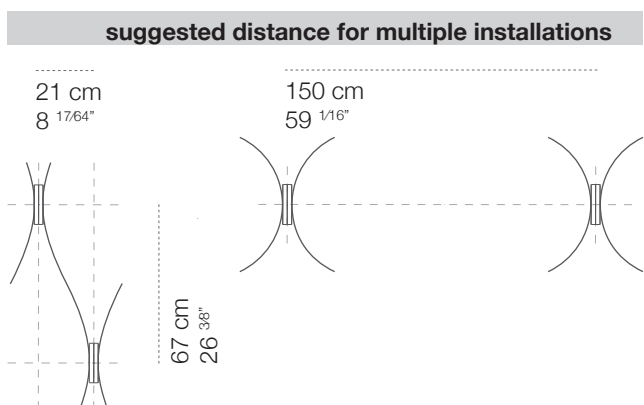

Assolo parete|soffitto

20,4 cm
8"

4,5 cm
1 3/4"

20,4 cm
8"

9,2 cm
3 5/8"

luminaire	
materials	aluminium
environment	interiors
mounting location	wall/ceiling
emission	indirect light
weight	0,8 kg
voltage	230V
ballast	integrated electronic dimmable
dimming	phase-cut (compatible with remote Casambi Bluetooth dimmer)
insulation class	1
IP classification	IP20
certifications	CE

CINI & NILS

Assolo appoggio

Ø 20 cm
Ø 77/8"

9,5 cm
33/4"

20,7 cm
91/7"

luminaire	
materials	aluminium
environment	interiors
mounting location	table
emission	indirect light
weight	0,9 kg
voltage	110V-240V
ballast	electronic plug
dimmer	integrated touch dimmer
insulation class	1
plug	eur/usa/uk
IP classification	IP20
certifications	CE
design	Luta Bettonica, 2013

Ø 70 cm
Ø 27^{9/16}"

4,5 cm
1^{3/4}"

72 cm
28^{5/16}"

luminaire	
materials	aluminium
environment	interiors
mounting location	ceiling
emission	indirect light
weight	4,9 kg
voltage	230V
ballast	integrated electronic dimmable
dimming	phase-cut (compatible with remote Casambi Bluetooth dimmer)
insulation class	1
IP classification	IP20
certifications	CE