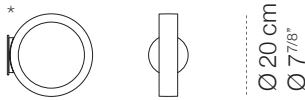

Assolo parete|soffitto

20,4 cm
8"

4,5 cm
1 3/4"

20,4 cm
8"

9,2 cm
3 5/8"

luminaire	
materials	aluminium
environment	interiors
mounting location	wall/ceiling
emission	indirect light
weight	0,8 kg
voltage	230V
ballast	integrated electronic dimmable
dimming	phase-cut (compatible with remote Casambi Bluetooth dimmer)
insulation class	1
IP classification	IP20
certifications	CE

CINI & NILS

Assolo appoggio

Ø 20 cm
Ø 77/8"

9,5 cm
33/4"

20,7 cm
91/7"

luminaire	
materials	aluminium
environment	interiors
mounting location	table
emission	indirect light
weight	0,9 kg
voltage	110V-240V
ballast	electronic plug
dimmer	integrated touch dimmer
insulation class	1
plug	eur/usa/uk
IP classification	IP20
certifications	CE
design	Luta Bettonica, 2013

Ø 70 cm
Ø 27^{9/16}"

4,5 cm
1^{3/4}"

72 cm
28^{5/16}"

luminaire	
materials	aluminium
environment	interiors
mounting location	ceiling
emission	indirect light
weight	4,9 kg
voltage	230V
ballast	integrated electronic dimmable
dimming	phase-cut (compatible with remote Casambi Bluetooth dimmer)
insulation class	1
IP classification	IP20
certifications	CE