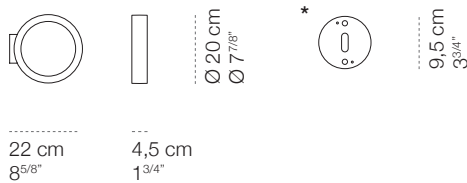

Assolo outdoor