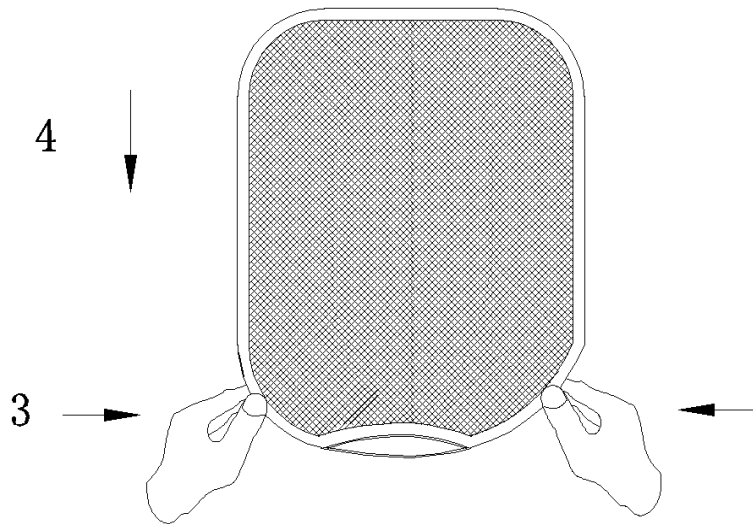

zUIVER^o

Assembly Instruction

1. Please use E27 T30 Max 4W LED bulb for this lamp
2. Don't use hard or sharp things to touch the shade in order to avoid scratching.
3. Keep away from children: don't let them touch the electric parts of this lamp.

If (part of) the cable of this lamp is damaged, it should only be replaced by the manufacturer or his service agent or similar qualified person in order to avoid a hazard.

Item Number:5200068; 5200069; 5200070