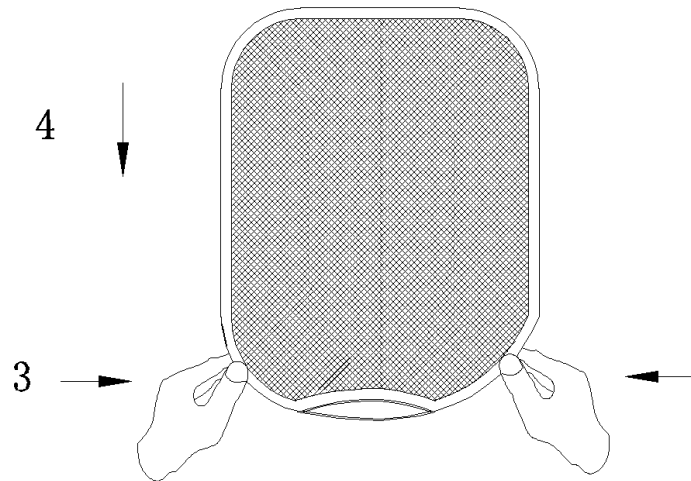

## Assembly Instruction

1. Please use E27 T30 Max 2W LED bulb for this lamp
2. Don't use hard or sharp things to touch the shade in order to avoid scratching.
3. Keep away from children: don't let them touch the electric parts of this lamp.

If (part of) the cable of this lamp is damaged, it should only be replaced by the manufacturer or his service agent or similar qualified person in order to avoid a hazard.

Item Number:5200065; 5200066; 5200067