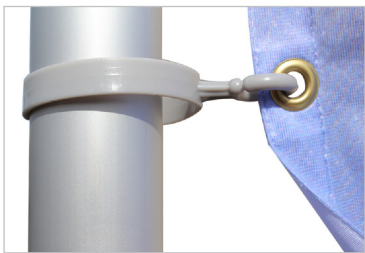

Product Code:
M13

13FT MONDO

Product Features

The Mondo Flag Pole is a new design of the giant pole. The Mondo flag pole is ideal for outdoor events, conference, sport events, etc. The telescopic aluminum flag pole fits into a plastic base that can be filled with water for stability. The flag is held with rings. Mondo flag poles are easy to handle and install.

Package Includes

(1) retractable pole

(1) cross bar

(3) support legs

(1) water base

(9) grommet connectors

Warranty

1 Year on Graphic

1 Year on Hardware

Graphic Specification

30"W x 118"H

Graphic Turnaround Time is 2 business days for up to 2 sets

Product Code:
M17

MONDO 17FT

Product Features

The Mondo Flag Pole is a new design of the giant pole. The Mondo flag pole is ideal for outdoor events, conference, sport events, etc. The telescopic aluminum flag pole fits into a plastic base that can be filled with water for stability. The flag is held with rings. Mondo flag poles are easy to handle and install.