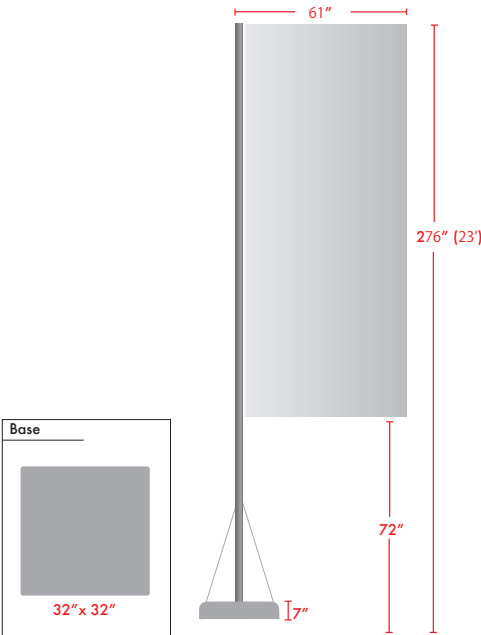

Product Code:
M23

MONDO 23FT

Product Features

The Mondo Flag Pole is a new design of the giant pole. The Mondo flag pole is ideal for outdoor events, conference, sport events, etc. The telescopic aluminum flag pole fits into a plastic base that can be filled with water for stability. The flag is held with rings. Mondo flag poles are easy to handle and install.

Display Dimension	77"W x 276"H

Graphic Size	57"W X 211"H

Graphic Material

Mesh Fabric

Graphic Finishing

Sew 1' double stitch left and top sides Grommets five on top and ten on sides

Construction

Aluminum poles with plastic end caps

10 plastic ring clips

5 plastic clips on top of extension arm

4 aluminum support legs with plastic clips

Weights - Dimensions

Shipping Weight	Pole - 22 lbs Base - 26 lbs

Shipping Dimensions	Pole - 84"L x 6"W x 6"H Base - 26"L x 16"W x 14" H

Package Includes

- (1) Bag for pole
- (1) Bag for base
- (1) Water base
- (1) Telescoping Pole
- (1) Screw on knob
- (10) Rings with hooks
- (1) Top Pole with 5 Rings and connector
- (1) Set of Legs(4) with Clips(4)
- (2) Rubber Stoppers for Top Pole Rings
- (1) Clip on pole for banner holder

Warranty

1 Year on Graphic

1 Year on Hardware

Graphic Specification

57"W X 211"H (1" bleed top and left)

Graphic Turnaround Time is 2 business days for up to 2 sets