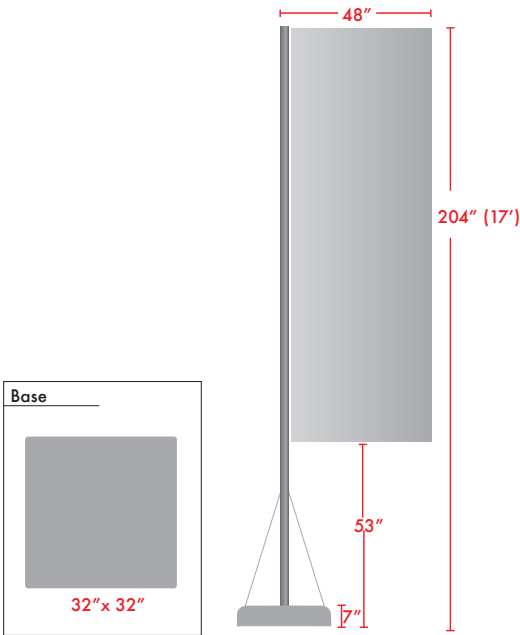

1 Year on Hardware

Graphic Specification

30"W x 118"H

Graphic Turnaround Time is 2 business days for up to 2 sets

Product Code:
M17

MONDO 17FT

Product Features

The Mondo Flag Pole is a new design of the giant pole. The Mondo flag pole is ideal for outdoor events, conference, sport events, etc. The telescopic aluminum flag pole fits into a plastic base that can be filled with water for stability. The flag is held with rings. Mondo flag poles are easy to handle and install.

Display Dimension	64"W x 204"H
-------------------	--------------

Graphic Size	46"W X 162"H
--------------	--------------

Graphic Material

Mesh Fabric

Graphic Finishing

Sew 1' double stitch left and top sides Grommets five on top and ten on each side

Shipping Dimensions	Pole - 64"L x 6"W x 6"H Base - 26"L x 16"W x 14"H
---------------------	--

Package Includes

(1) Bag for pole

(1) Bag for base

(1) Water base

(1) Telescoping Pole

(1) Top Pole with 5 Rings

Display Dimension	77"W x 276"H
-------------------	--------------

Graphic Size	57"W X 211"H
--------------	--------------

Graphic Material

Mesh Fabric

Graphic Finishing

Sew 1' double stitch left and top sides Grommets five on top and ten on sides