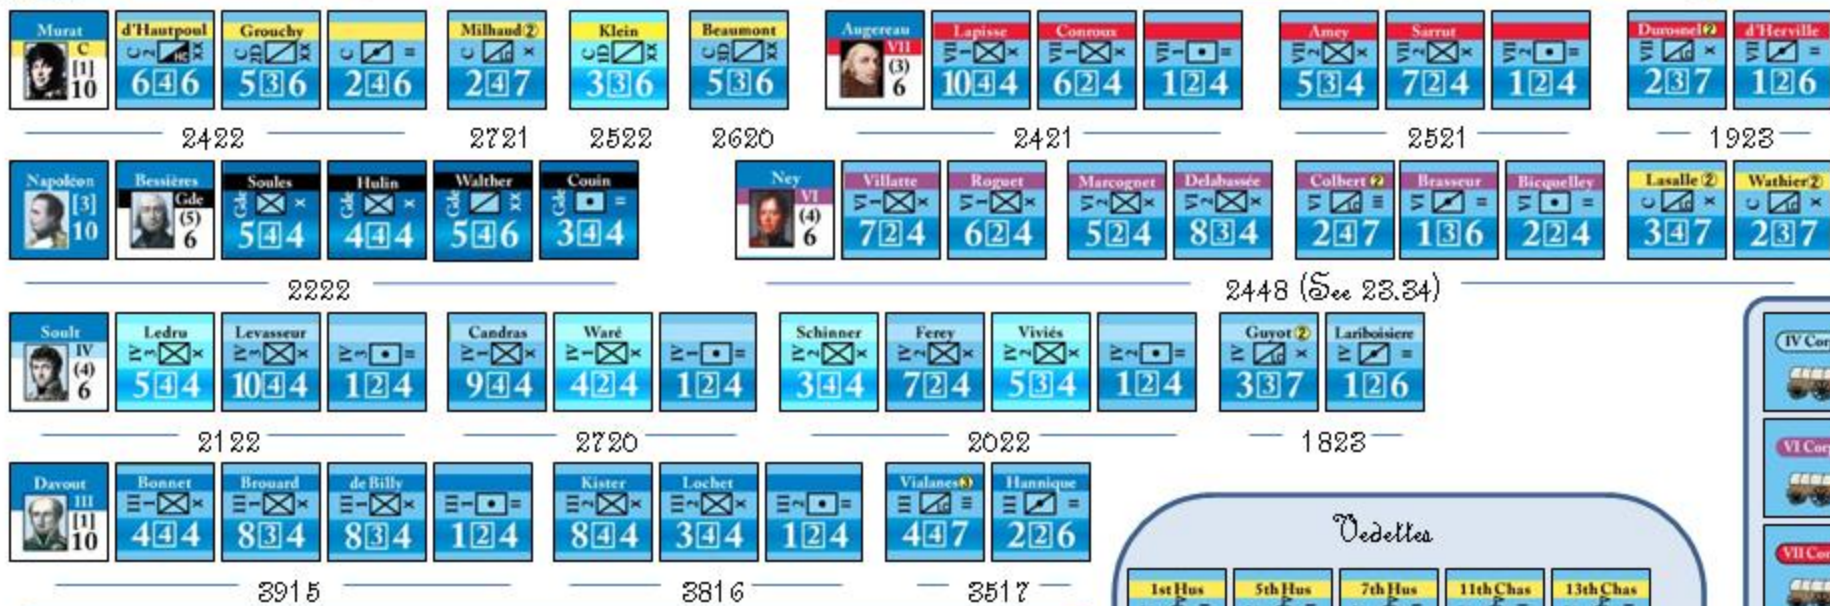

# Eylau, Stalemate in the Snow, 8 February 1807, Day of Battle

French Set-up

Initial

8:00 am

All Reinforcements

Reduced @ Strength Units 8 Feb (For Day of Battle 8 Feb Only)

The Reduced @ Strength Units have been placed above in their respective formations at reduced strength