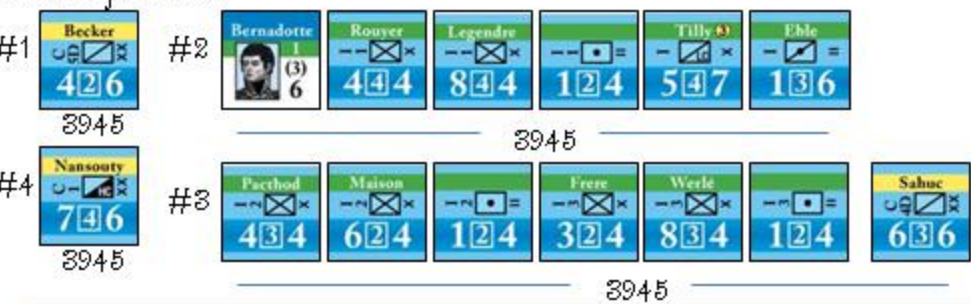

# Eylau, Stalemate in the Snow, 8 February 1807, Day of Battle

French Set-up

Initial

8:00 am

All Reinforcements

Reduced @ Strength Units 8 Feb (For Day of Battle 8 Feb Only)

The Reduced @ Strength Units have been placed above in their respective formations at reduced strength