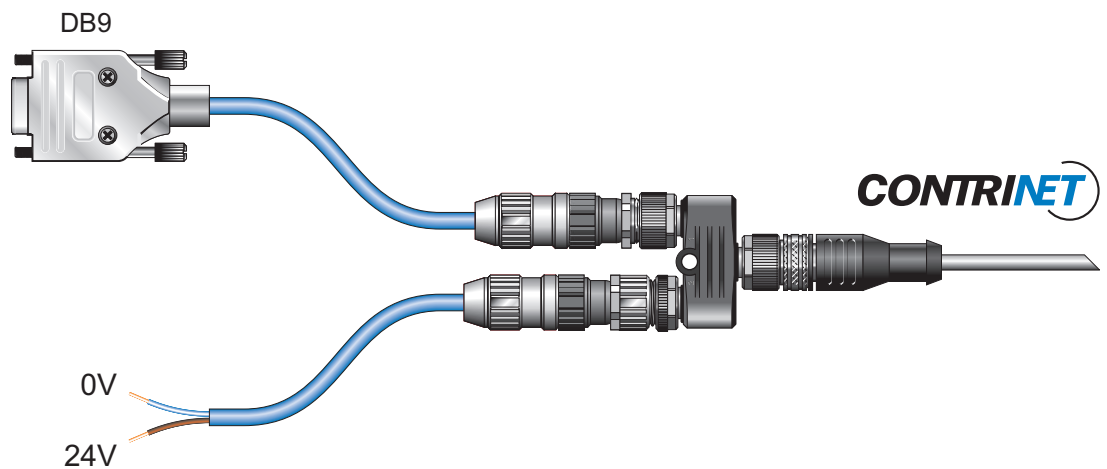

APPLICATION NOTE

Connecting Interfaces with DB-9M Connectors

J.-D. Chatelain

© Contrinex 2017 - JDC-YAG
AN_ContriNET_DB-9M Connectors 170720

INDUSTRIAL TCP/IP INTERFACE

RIS-1613-400 (720 200 032)

S12-2MVG-010-NNR2-D9FG (223 020 909)

S12-2FVG-010-NNRN (223 020 906)

V12-5TPD-000-NN1 (623 000 943)

DESKTOP TCP/IP INTERFACE

KIT RIS-0583-400 (720 200 030)

S12-2MVG-010-NNR2-D9FG (223 020 908)

S12-2FVG-010-NNRN (223 020 906)

V12-5TPD-000-NN1 (623 000 943)