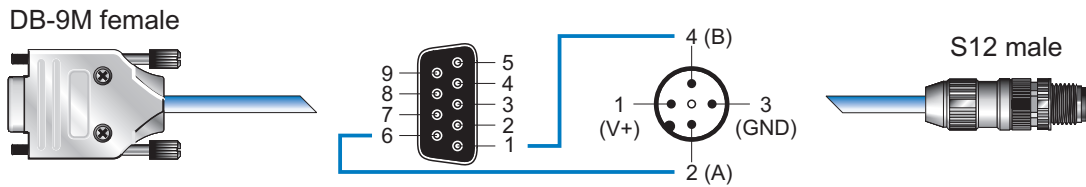

S12-2MVG-010-NNRN-D9FG (223 020 907)