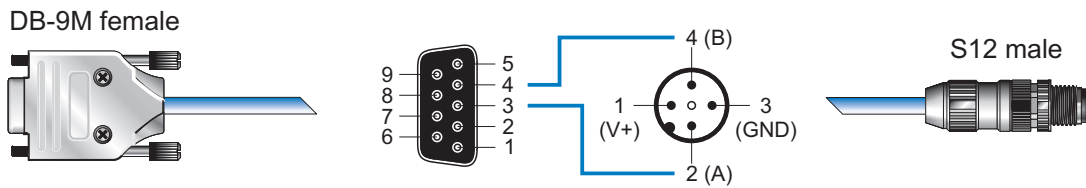

APPLICATION NOTE

Connecting Interfaces with DB-9M Connectors

J.-D. Chatelain

© Contrinex 2017 - JDC-YAG
AN_ContriNET_DB-9M Connectors 170720

INDUSTRIAL TCP/IP INTERFACE

RIS-1613-400 (720 200 032)

S12-2MVG-010-NNR2-D9FG (223 020 909)

S12-2FVG-010-NNRN (223 020 906)

V12-5TPD-000-NN1 (623 000 943)

DESKTOP TCP/IP INTERFACE

KIT RIS-0583-400 (720 200 030)

S12-2MVG-010-NNR2-D9FG (223 020 908)

S12-2FVG-010-NNRN (223 020 906)

V12-5TPD-000-NN1 (623 000 943)