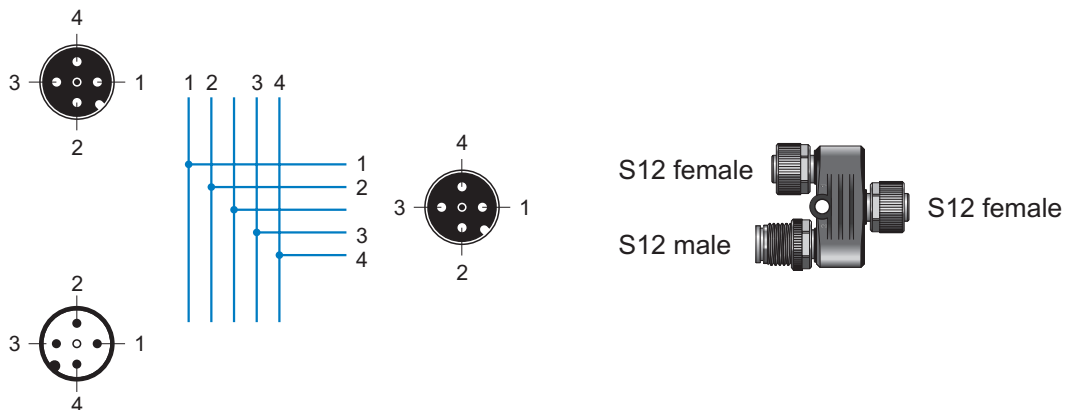

APPLICATION NOTE

Connecting Interfaces with DB-9M Connectors

J.-D. Chatelain

© Contrinex 2017 - JDC-YAG
AN_ContriNET_DB-9M Connectors 170720

INDUSTRIAL TCP/IP INTERFACE

RIS-1613-400 (720 200 032)

S12-2MVG-010-NNR2-D9FG (223 020 909)

S12-2FVG-010-NNRN (223 020 906)

V12-5TPD-000-NN1 (623 000 943)

DESKTOP TCP/IP INTERFACE

KIT RIS-0583-400 (720 200 030)

S12-2MVG-010-NNR2-D9FG (223 020 908)

S12-2FVG-010-NNRN (223 020 906)

V12-5TPD-000-NN1 (623 000 943)