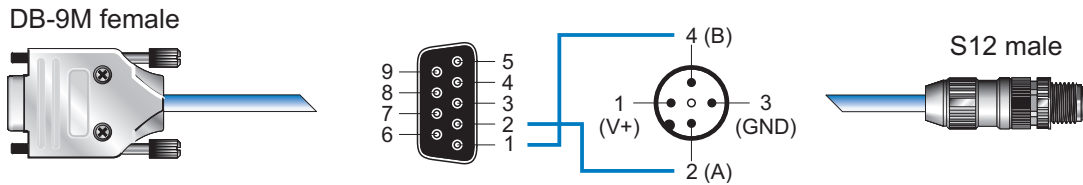

APPLICATION NOTE

Connecting Interfaces with DB-9M Connectors

J.-D. Chatelain

© Contrinex 2017 - JDC-YAG
AN_ContriNET_DB-9M Connectors 170720

INDUSTRIAL TCP/IP INTERFACE

RIS-1613-400 (720 200 032)

S12-2MVG-010-NNR2-D9FG (223 020 909)

S12-2FVG-010-NNRN (223 020 906)

V12-5TPD-000-NN1 (623 000 943)

DESKTOP TCP/IP INTERFACE

KIT RIS-0583-400 (720 200 030)

S12-2MVG-010-NNR2-D9FG (223 020 908)

S12-2FVG-010-NNRN (223 020 906)

V12-5TPD-000-NN1 (623 000 943)