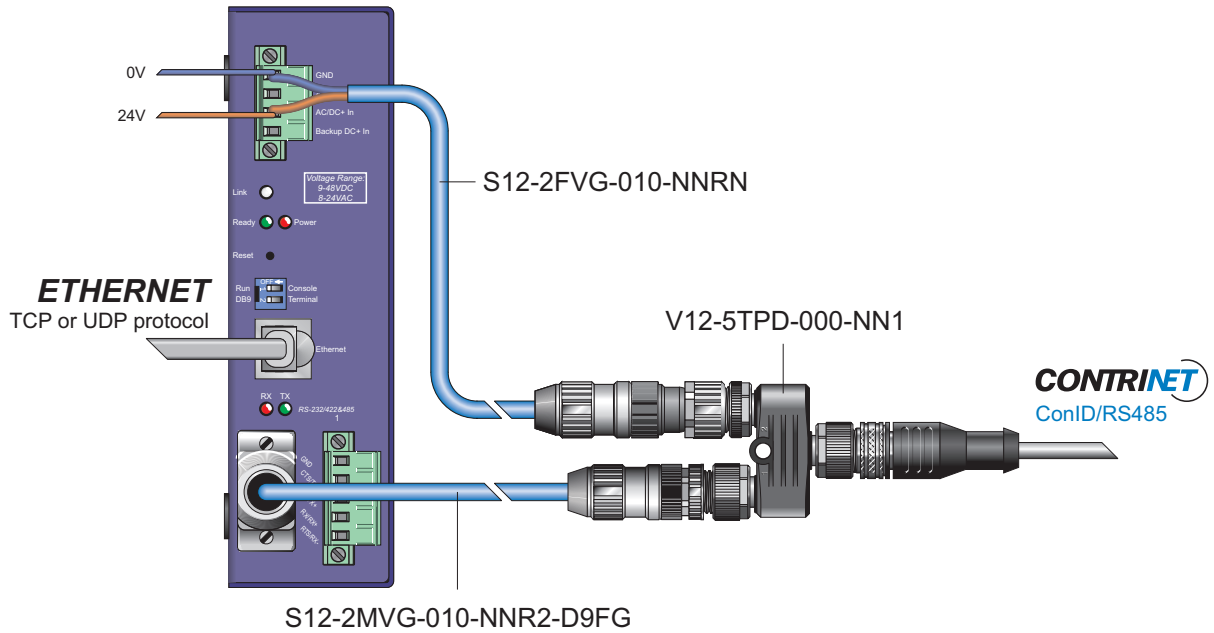

APPLICATION NOTE

Connecting Interfaces with DB-9M Connectors

J.-D. Chatelain

© Contrinex 2017 - JDC-YAG
AN_ContriNET_DB-9M Connectors 170720

INDUSTRIAL TCP/IP INTERFACE

RIS-1613-400 (720 200 032)

S12-2MVG-010-NNR2-D9FG (223 020 909)

S12-2FVG-010-NNRN (223 020 906)

V12-5TPD-000-NN1 (623 000 943)

DESKTOP TCP/IP INTERFACE

KIT RIS-0583-400 (720 200 030)

S12-2MVG-010-NNR2-D9FG (223 020 908)

S12-2FVG-010-NNRN (223 020 906)

V12-5TPD-000-NN1 (623 000 943)