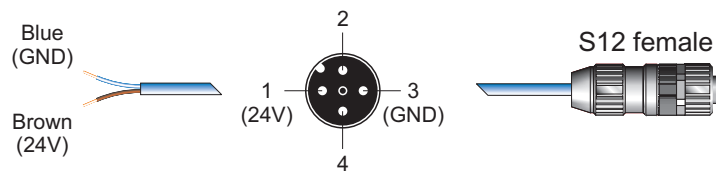

APPLICATION NOTE

Connecting Interfaces with DB-9M Connectors

J.-D. Chatelain

© Contrinex 2017 - JDC-YAG
AN_ContriNET_DB-9M Connectors 170720

INDUSTRIAL TCP/IP INTERFACE

RIS-1613-400 (720 200 032)

S12-2MVG-010-NNR2-D9FG (223 020 909)

S12-2FVG-010-NNRN (223 020 906)

V12-5TPD-000-NN1 (623 000 943)

DESKTOP TCP/IP INTERFACE

KIT RIS-0583-400 (720 200 030)

S12-2MVG-010-NNR2-D9FG (223 020 908)

S12-2FVG-010-NNRN (223 020 906)

V12-5TPD-000-NN1 (623 000 943)