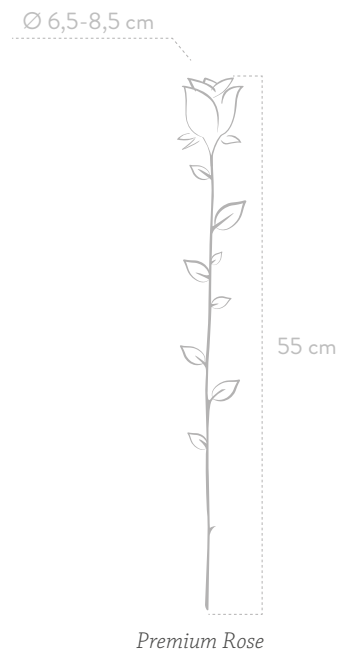

Amorosa Premium Bulk

12 units/carton

White
PRZ/7000

Lilac
PRZ/1830