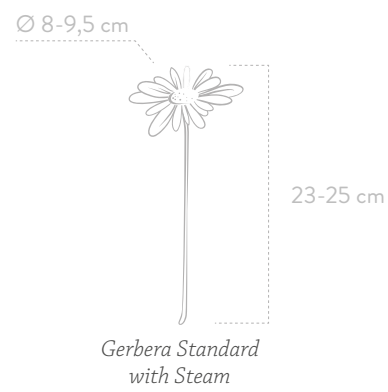

Natural
MCL 5000

Warm Yellow
MCL 5350

Coral Pink
MCL 5540

Burgundy
MCL 5800

Lilac
MCL 5830

Blackberry
MCL 5840

Gerbera Mini 36 window box/carton

8 heads Ø 4,5-5 cm

Gerbera Standard 36 window box/carton

4 heads Ø 8-9,5 cm

Gerbera Standard with Stem (DIY) 36 window box/carton

4 heads + stems Ø 8-9,5 cm | 23-25 cm

fillers: flowers

AMARANTHUS *Amaranthus*

Amaranthus

20 bouquets/carton
40-70 cm | ~140-175 gr