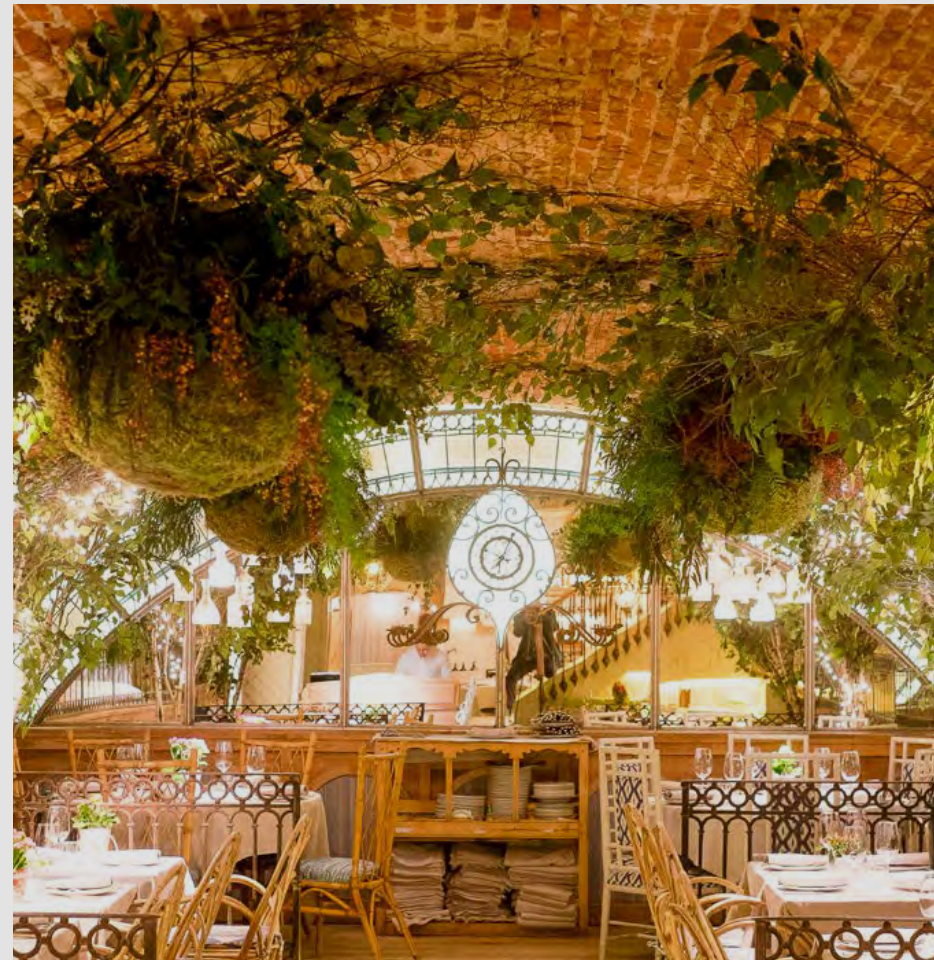

VERSATILITY

Verdissimo products are used all around the world for interior decoration and design in hotels, restaurants, airports, events, and homes. The versatility of our products is creatively used anywhere where the beauty of nature is needed and desired.