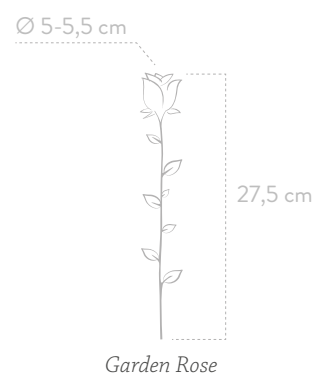

Amorosa Garden
Bulk 25 units/carton