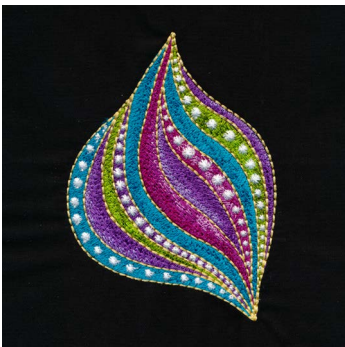

80172-01 Cat 1
6.55 X 5.35 in.
166.37 X 135.89 mm
48,949 St.

80172-02 Cat 2
5.27 X 5.65 in.
133.86 X 143.51 mm
39,776 St.

80172-03 Cat 3
4.16 X 6.17 in.
105.66 X 156.72 mm
37,881 St.

80172-04 Cat 4
5.93 X 5.15 in.
150.62 X 130.81 mm
47,764 St.

80172-09 Heart 2
2.81 X 2.60 in.
71.37 X 66.04 mm
11,563 St.

80172-10 Heart 3
3.14 X 3.23 in.
79.76 X 82.04 mm
15,373 St.

Listings below indicate color sample, stitching order and suggested thread color number. Most numbers indicate Isacord thread.
Colors beginning with 7 refer to Yenmet Metallic and 9 refer to Isacord Multicolor Variegated.

80172-07 Paisley 3

1. Plum Detail.....	2504
2. Cerise Detail.....	2506
3. Frosted Plum Detail.....	2640
4. Alexis Blue Detail.....	4113
5. Dark Teal Detail.....	4116
6. Erin Green Detail.....	5912
7. Grasshopper Detail.....	5933
8. White Detail.....	0015
9. Grape Detail.....	2910
10. Grape Jelly Detail.....	2702
11. Dawn of Violet Detail.....	3130
12. Wheat Detail.....	0741

80172-10 Heart 3

1. Grape Detail.....	2910
2. Grape Jelly Detail.....	2702
3. Dawn of Violet Detail.....	3130
4. Alexis Blue Detail.....	4113
5. Dark Teal Detail.....	4116
6. Cerise Detail.....	2506
7. Frosted Plum Detail.....	2640
8. White Detail.....	0015
9. Wheat Detail.....	0741