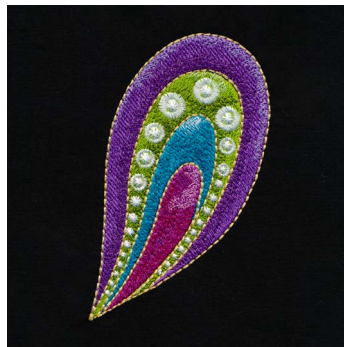

80172-01 Cat 1
6.55 X 5.35 in.
166.37 X 135.89 mm
48,949 St.

80172-02 Cat 2
5.27 X 5.65 in.
133.86 X 143.51 mm
39,776 St.

80172-03 Cat 3
4.16 X 6.17 in.
105.66 X 156.72 mm
37,881 St.

80172-04 Cat 4
5.93 X 5.15 in.
150.62 X 130.81 mm
47,764 St.

80172-05 Paisley 1
3.16 X 4.40 in.
80.26 X 111.76 mm
24,021 St.

80172-06 Paisley 2
4.33 X 4.35 in.
109.98 X 110.49 mm
22,044 St.

80172-07 Paisley 3
2.71 X 4.34 in.
68.83 X 110.24 mm
16,694 St.

80172-08 Heart 1
2.85 X 2.69 in.
72.39 X 68.33 mm
12,526 St.

80172-09 Heart 2
2.81 X 2.60 in.
71.37 X 66.04 mm
11,563 St.

80172-10 Heart 3
3.14 X 3.23 in.
79.76 X 82.04 mm
15,373 St.

Listings below indicate color sample, stitching order and suggested thread color number. Most numbers indicate Isacord thread.
Colors beginning with 7 refer to Yenmet Metallic and 9 refer to Isacord Multicolor Variegated.

80172-10 Heart 3

1. Grape Detail.....	2910
2. Grape Jelly Detail.....	2702
3. Dawn of Violet Detail.....	3130
4. Alexis Blue Detail.....	4113
5. Dark Teal Detail.....	4116
6. Cerise Detail.....	2506
7. Frosted Plum Detail.....	2640
8. White Detail.....	0015
9. Wheat Detail.....	0741