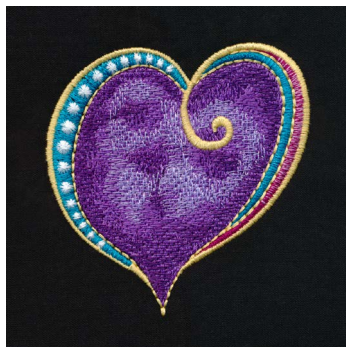

80172-05 Paisley 1
3.16 X 4.40 in.
80.26 X 111.76 mm
24,021 St.

80172-06 Paisley 2
4.33 X 4.35 in.
109.98 X 110.49 mm
22,044 St.

80172-07 Paisley 3
2.71 X 4.34 in.
68.83 X 110.24 mm
16,694 St.

80172-08 Heart 1
2.85 X 2.69 in.
72.39 X 68.33 mm
12,526 St.

80172-09 Heart 2
2.81 X 2.60 in.
71.37 X 66.04 mm
11,563 St.

80172-10 Heart 3
3.14 X 3.23 in.
79.76 X 82.04 mm
15,373 St.

Listings below indicate color sample, stitching order and suggested thread color number. Most numbers indicate Isacord thread.
Colors beginning with 7 refer to Yenmet Metallic and 9 refer to Isacord Multicolor Variegated.