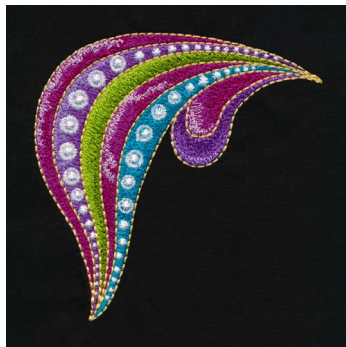

80172-01 Cat 1
6.55 X 5.35 in.
166.37 X 135.89 mm
48,949 St.

80172-02 Cat 2
5.27 X 5.65 in.
133.86 X 143.51 mm
39,776 St.

80172-03 Cat 3
4.16 X 6.17 in.
105.66 X 156.72 mm
37,881 St.

80172-04 Cat 4
5.93 X 5.15 in.
150.62 X 130.81 mm
47,764 St.

80172-05 Paisley 1
3.16 X 4.40 in.
80.26 X 111.76 mm
24,021 St.

80172-06 Paisley 2
4.33 X 4.35 in.
109.98 X 110.49 mm
22,044 St.

80172-07 Paisley 3
2.71 X 4.34 in.
68.83 X 110.24 mm
16,694 St.

80172-08 Heart 1
2.85 X 2.69 in.
72.39 X 68.33 mm
12,526 St.

80172-09 Heart 2
2.81 X 2.60 in.
71.37 X 66.04 mm
11,563 St.

80172-10 Heart 3
3.14 X 3.23 in.
79.76 X 82.04 mm
15,373 St.

Listings below indicate color sample, stitching order and suggested thread color number. Most numbers indicate Isacord thread.
Colors beginning with 7 refer to Yenmet Metallic and 9 refer to Isacord Multicolor Variegated.

80172-10 Heart 3

1. Grape Detail.....	2910
2. Grape Jelly Detail.....	2702
3. Dawn of Violet Detail.....	3130
4. Alexis Blue Detail.....	4113
5. Dark Teal Detail.....	4116
6. Cerise Detail.....	2506
7. Frosted Plum Detail.....	2640
8. White Detail.....	0015
9. Wheat Detail.....	0741