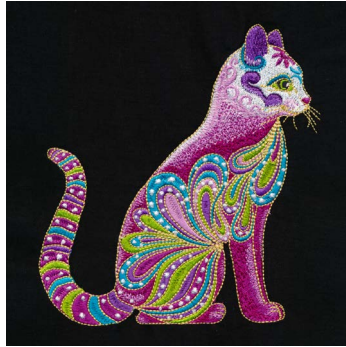

80172-01 Cat 1
6.55 X 5.35 in.
166.37 X 135.89 mm
48,949 St.

80172-02 Cat 2
5.27 X 5.65 in.
133.86 X 143.51 mm
39,776 St.

80172-03 Cat 3
4.16 X 6.17 in.
105.66 X 156.72 mm
37,881 St.

80172-04 Cat 4
5.93 X 5.15 in.
150.62 X 130.81 mm
47,764 St.