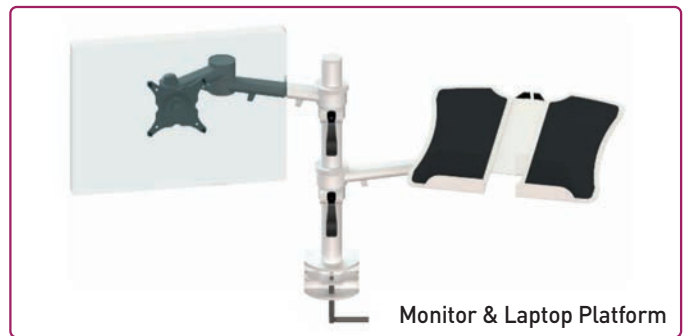

Osmond
Ergonomics

CONTACT US
FOR
CORPORATE
PRICING

COMPACT HOMEWORKER DESK OPTIONS

Fixed height Goal Post desk

Motus Monorise sit-stand desk

- White base. Choice of top finishes
- 900mm wide x 650mm deep – Check with our [Customer Service team](#) for other sizes
- Choice of fixed-height or electric sit-stand frames – Fixed height: 725mm, Sit-stand height: 690mm – 1,120mm
- Monitor arm choices to maximise use of desktop space – Strongly recommended for Dual Monitor or Laptop and Monitor configurations
- All products delivered flat packed. Simple assembly with comprehensive video and printed instructions

Top Finishes

White

Black

Mocha

Verade Oak

Dijon Walnut

Monitor Arm Choices (all white)

PART NUMBER	DESCRIPTION	RETAIL	WEB PRICE
T-HDGP9.WH	Fixed height Goal Post desk 900mm x 650mm x 725mm high - white frame and white top	£195.00	£175.50
T-HDGP9.XX	Fixed height Goal Post desk 900mm x 650mm x 725mm high - white frame and any other top (see options)	£210.00	£189.00
SD227-S08.WH	Motus Monorise sit-stand desk 900mm x 650mm x 690-1120mm - white frame and white top	£450.00	£405.00
SD227-S08.XX	Motus Monorise sit-stand desk 900mm x 650mm x 690-1120mm - white frame and any other top (see options)	£465.00	£418.50
STREAMCOMB01W	Stream Single Monitor Arm (white)	£111.00	£99.90
STREAMCOMB06W	Stream Dual Monitor Arm (white)	£184.00	£165.60
STREAMCOMB13W	Stream Monitor & Laptop Platform Arm (white)	£220.00	£198.00