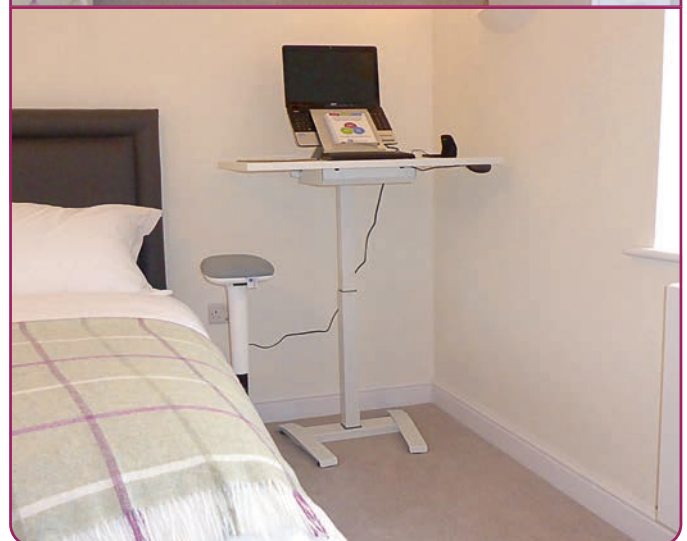

Osmond
Ergonomics

CONTACT US
FOR
CORPORATE
PRICING

COMPACT HOMEWORKER DESK OPTIONS

Fixed height Goal Post desk

Motus Monorise sit-stand desk

- White base. Choice of top finishes
- 900mm wide x 650mm deep – Check with our [Customer Service team](#) for other sizes
- Choice of fixed-height or electric sit-stand frames – Fixed height: 725mm, Sit-stand height: 690mm – 1,120mm
- Monitor arm choices to maximise use of desktop space – Strongly recommended for Dual Monitor or Laptop and Monitor configurations
- All products delivered flat packed. Simple assembly with comprehensive video and printed instructions

Top Finishes

White

Black

Mocha

Verade Oak

Dijon Walnut

Monitor Arm Choices (all white)

PART NUMBER	DESCRIPTION	RETAIL	WEB PRICE
T-HDGP9.WH	Fixed height Goal Post desk 900mm x 650mm x 725mm high - white frame and white top	£195.00	£175.50
T-HDGP9.XX	Fixed height Goal Post desk 900mm x 650mm x 725mm high - white frame and any other top (see options)	£210.00	£189.00
SD227-S08.WH	Motus Monorise sit-stand desk 900mm x 650mm x 690-1120mm - white frame and white top	£450.00	£405.00
SD227-S08.XX	Motus Monorise sit-stand desk 900mm x 650mm x 690-1120mm - white frame and any other top (see options)	£465.00	£418.50
STREAMCOMB01W	Stream Single Monitor Arm (white)	£111.00	£99.90
STREAMCOMB06W	Stream Dual Monitor Arm (white)	£184.00	£165.60
STREAMCOMB13W	Stream Monitor & Laptop Platform Arm (white)	£220.00	£198.00