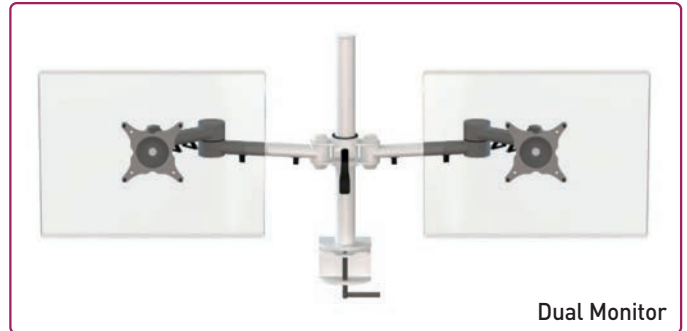

Osmond
Ergonomics

CONTACT US
FOR
CORPORATE
PRICING

COMPACT HOMEWORKER DESK OPTIONS

Fixed height Goal Post desk

Motus Monorise sit-stand desk

- White base. Choice of top finishes
- 900mm wide x 650mm deep – Check with our [Customer Service team](#) for other sizes
- Choice of fixed-height or electric sit-stand frames – Fixed height: 725mm, Sit-stand height: 690mm – 1,120mm
- Monitor arm choices to maximise use of desktop space – Strongly recommended for Dual Monitor or Laptop and Monitor configurations
- All products delivered flat packed. Simple assembly with comprehensive video and printed instructions

Top Finishes

White

Black

Mocha

Verade Oak

Dijon Walnut

Monitor Arm Choices (all white)

PART NUMBER	DESCRIPTION	RETAIL	WEB PRICE
T-HDGP9.WH	Fixed height Goal Post desk 900mm x 650mm x 725mm high - white frame and white top	£195.00	£175.50
T-HDGP9.XX	Fixed height Goal Post desk 900mm x 650mm x 725mm high - white frame and any other top (see options)	£210.00	£189.00
SD227-S08.WH	Motus Monorise sit-stand desk 900mm x 650mm x 690-1120mm - white frame and white top	£450.00	£405.00
SD227-S08.XX	Motus Monorise sit-stand desk 900mm x 650mm x 690-1120mm - white frame and any other top (see options)	£465.00	£418.50
STREAMCOMB01W	Stream Single Monitor Arm (white)	£111.00	£99.90
STREAMCOMB06W	Stream Dual Monitor Arm (white)	£184.00	£165.60
STREAMCOMB13W	Stream Monitor & Laptop Platform Arm (white)	£220.00	£198.00