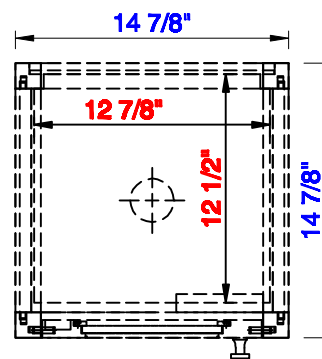

14 7/8"

Item Number:
E444-H15L-MCA

JAMES MARTIN

VANITIES™

Addison 14 7/8" Grand Tower Hutch - Left
Diagrams with Dimensions
page 02 of 03