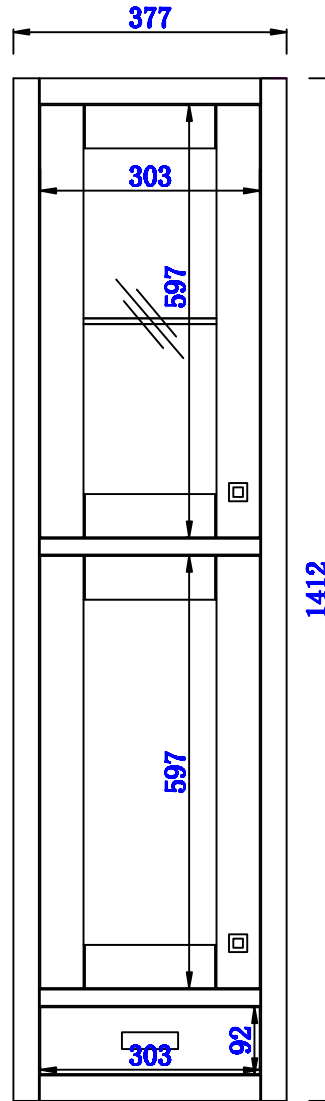

377mm

Item Number:
E444-H15L-MCA

JAMES MARTIN

VANITIES™

Addison 377mm Grand Tower Hutch - Left
Diagrams with Dimensions
page 01 of 03