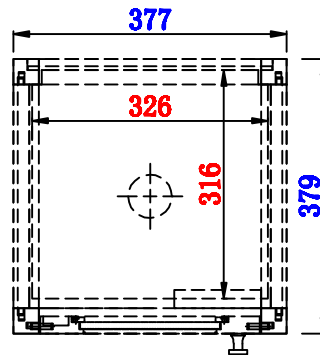

377mm

Item Number:
E444-H15L-MCA

JAMES MARTIN

VANITIES™

Addison 377mm Grand Tower Hutch - Left
Diagrams with Dimensions
page 02 of 03