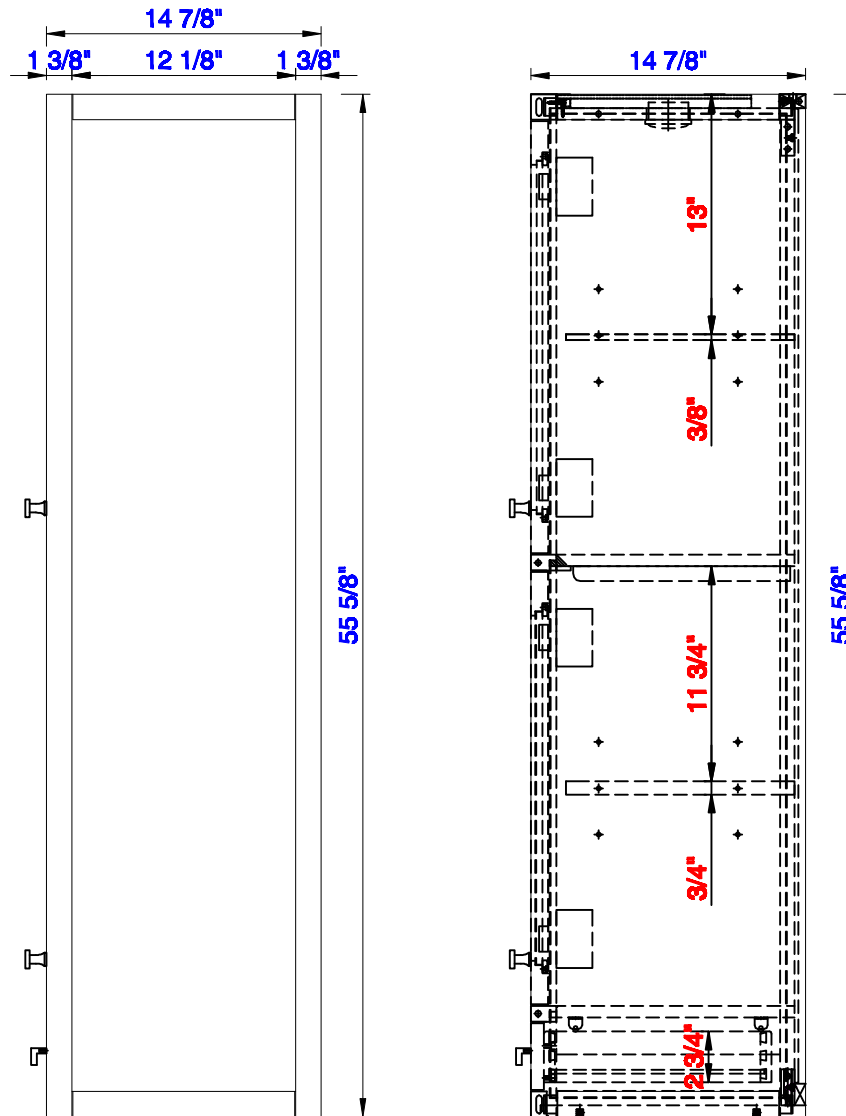

14 7/8"

Item Number:
E444-H15L-MCA

JAMES MARTIN

VANITIES™

Addison 14 7/8" Grand Tower Hutch - Left
Diagrams with Dimensions
page 03 of 03