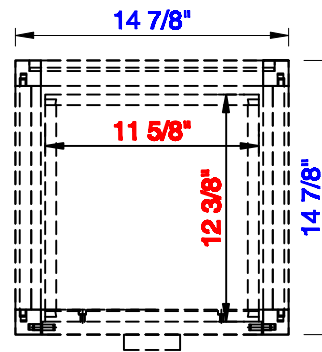

14 7/8"

Item Number:
E444-H15L-MCA

JAMES MARTIN

VANITIES™

Addison 14 7/8" Grand Tower Hutch - Left
Diagrams with Dimensions
page 02 of 03