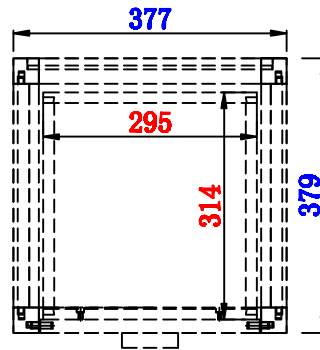

377mm

Item Number:
E444-H15L-MCA

JAMES MARTIN

VANITIES™

Addison 377mm Grand Tower Hutch - Left
Diagrams with Dimensions
page 02 of 03