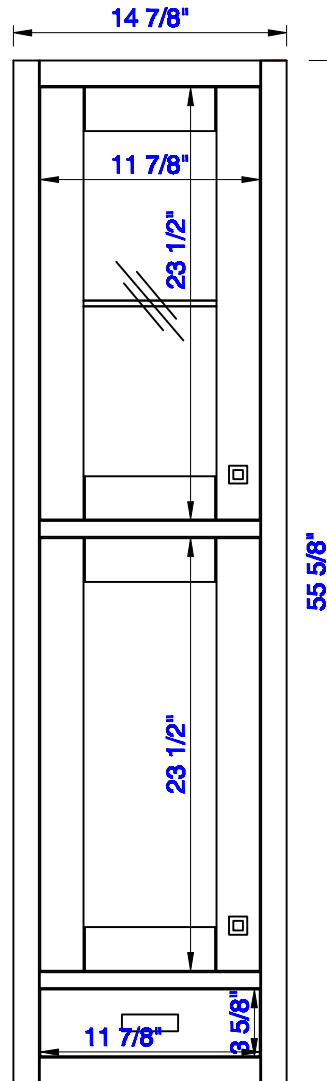

14 7/8"

Item Number:
E444-H15L-MCA

JAMES MARTIN

VANITIES™

Addison 14 7/8" Grand Tower Hutch - Left
Diagrams with Dimensions
page 01 of 03