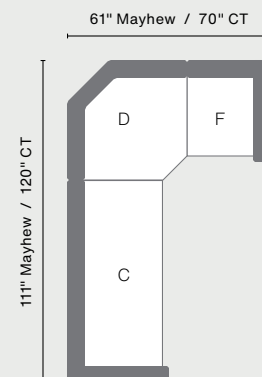

Sectional Arrangement Options

For Mayhew and Classic Terrace (CT) product lines.

Right Arm Club Chair

Right Arm Loveseat

Right Arm Sofa

Center Armless Section

- A** Right Arm Club Chair
- B** Right Arm Loveseat
- C** Right Arm Sofa
- D** Corner Section
- E** Center Armless Section
- F** Left Arm Club Chair
- G** Left Arm Loveseat
- H** Left Arm Sofa