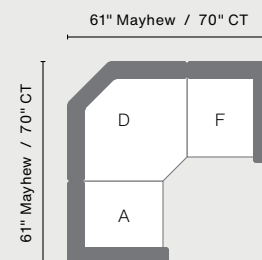

Right Arm Club Chair