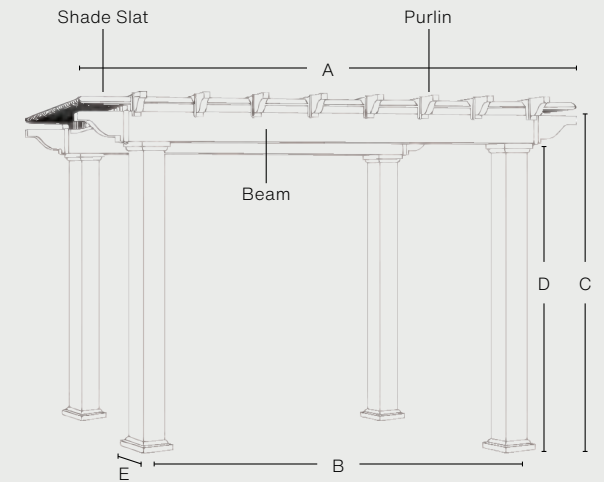

Specifications

For Bradford Vinyl Pergola

Bradford Vinyl Pergola
(BVP1212) 12' X 12'
(BVP1214) 12' X 14'
(BVP1414) 14' X 14'

Size (Outside to outside of top)	12'	14'
A	12'	14'
B (Center to center of posts)	106"	130"
C	Overall Height: 101"	
D	86"	86"
E	6" X 6" Square Post Size: 9" X 9"	