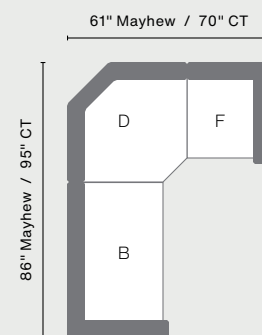

Right Arm Loveseat