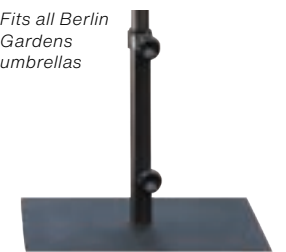

Fits all Berlin Gardens umbrellas