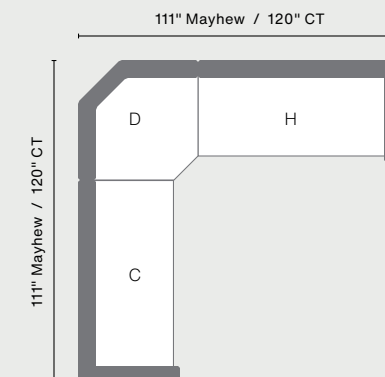

Sectional Arrangement Options

For Mayhew and Classic Terrace (CT) product lines.

Right Arm Club Chair

Right Arm Loveseat

Right Arm Sofa

Center Armless Section

- A** Right Arm Club Chair
- B** Right Arm Loveseat
- C** Right Arm Sofa
- D** Corner Section
- E** Center Armless Section
- F** Left Arm Club Chair
- G** Left Arm Loveseat
- H** Left Arm Sofa