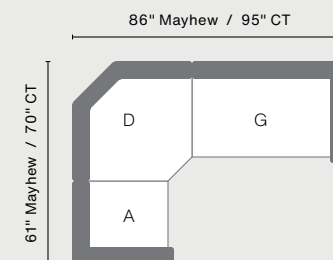

Right Arm Club Chair