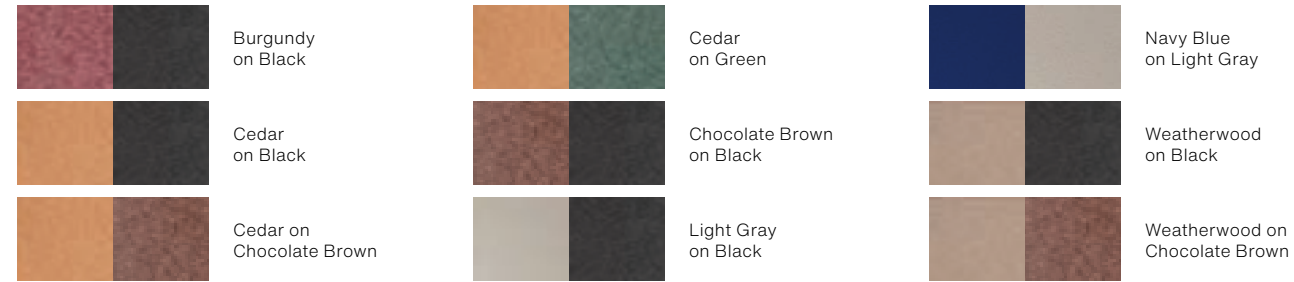

Finishes

Below are the popular suggestions for two-tone finishes. Any Standard/Natural Finish two-tone beyond the below suggestions is available. Few restrictions apply.

Standard Regular Two-Tone Colors

All products available in two-tone color finishes with the exception of Classic Terrace Deep Seating, Mayhew Deep Seating, Mayhew Sling Chair and Round Trash Can.