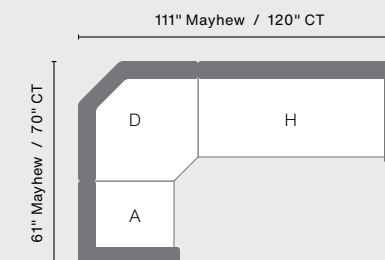

Right Arm Club Chair