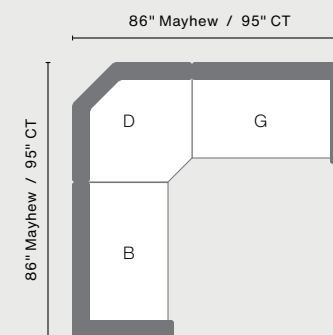

Right Arm Loveseat