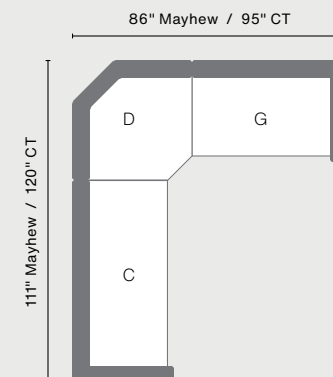

Sectional Arrangement Options

For Mayhew and Classic Terrace (CT) product lines.

Right Arm Club Chair

Right Arm Loveseat

Right Arm Sofa

Center Armless Section

- A** Right Arm Club Chair
- B** Right Arm Loveseat
- C** Right Arm Sofa
- D** Corner Section
- E** Center Armless Section
- F** Left Arm Club Chair
- G** Left Arm Loveseat
- H** Left Arm Sofa