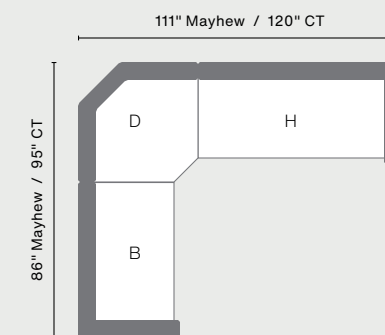

Right Arm Loveseat