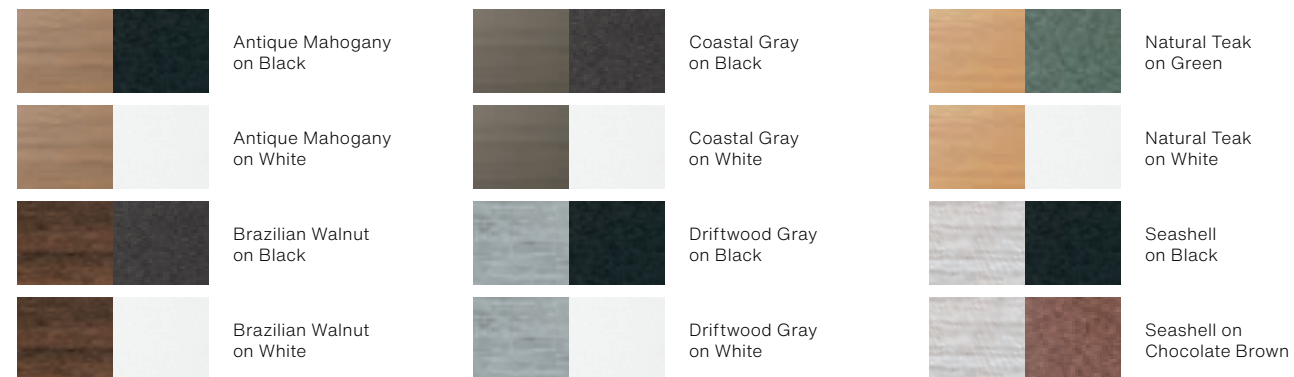

Natural Finishes Standard Two-Tone Natural Finish Colors

All products available in two-tone Natural Finishes with the exception of Camden Deep Seating, Classic Terrace Deep Seating, Mayhew Deep Seating, Mayhew Sling Chair and Round Trash Can.