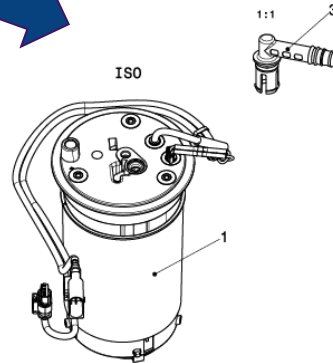

DNOX3.1 - BMW E70 Tank Unit OEM vs Bosch Service Strategy

- ▶ Bosch PN F-01C-190-075 / BMW 16-19-7-244-138
 - Consists of the Tank and Heating Pot Assembly
- ▶ The cause of failure is not typically associated with the tank, but only with the Heating Pot
 - In these cases, Bosch recommends Heating Pot Kit PN F01C600251

Pos.2 LOCKING KIT / Verschlussatz
ADDED SEPARATELY IN BAG / lose in Verpackung beigestellt

Pos.5 FASTENER KIT / Befestigungssatz
5 PIECES / 5 Stuecke
ADDED SEPARATELY IN BAG / lose in Verpackung beigestellt

DNOX3.1 - BMW E70 Tank Unit

Complete Tank Unit Assembly

Supply Module

Heating Pot