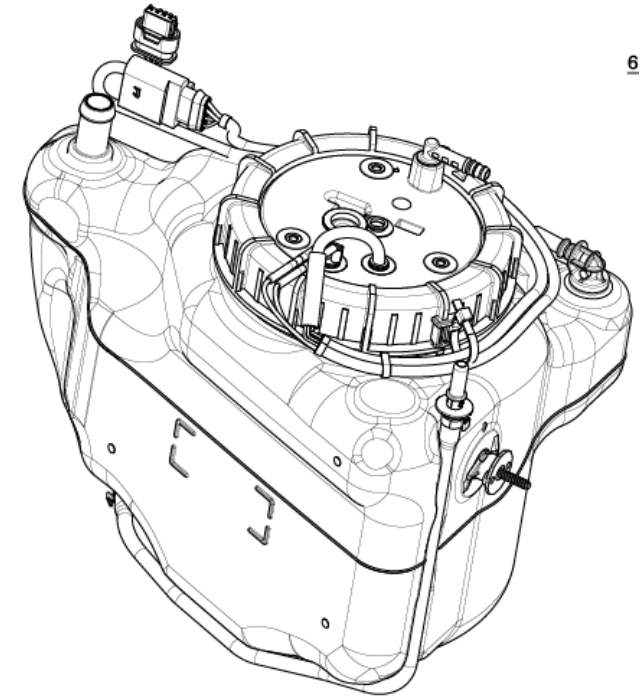

DNOX3.1 - BMW E70 Tank Unit OEM vs Bosch Service Strategy

- ▶ Bosch PN F-01C-190-075 / BMW 16-19-7-244-138
 - Consists of the Tank and Heating Pot Assembly
- ▶ The cause of failure is not typically associated with the tank, but only with the Heating Pot
 - In these cases, Bosch recommends Heating Pot Kit PN F01C600251

Pos.2 LOCKING KIT / Verschlussatz
ADDED SEPARATELY IN BAG / lose in Verpackung beigestellt

Pos.5 FASTENER KIT / Befestigungssatz
5 PIECES / 5 Stuecke
ADDED SEPARATELY IN BAG / lose in Verpackung beigestellt

DNOX3.1 - BMW E70 Tank Unit

Complete Tank Unit Assembly

Supply Module

Heating Pot