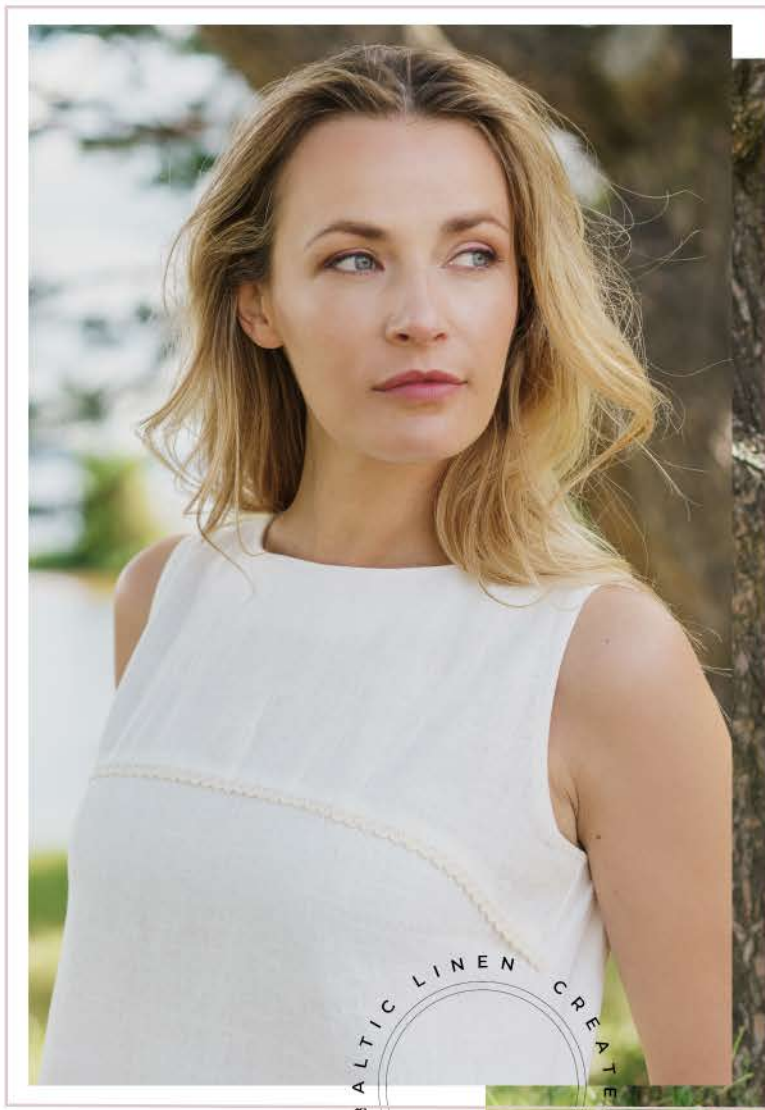

BY BALTIC LINEN CREATED WITH LOVE