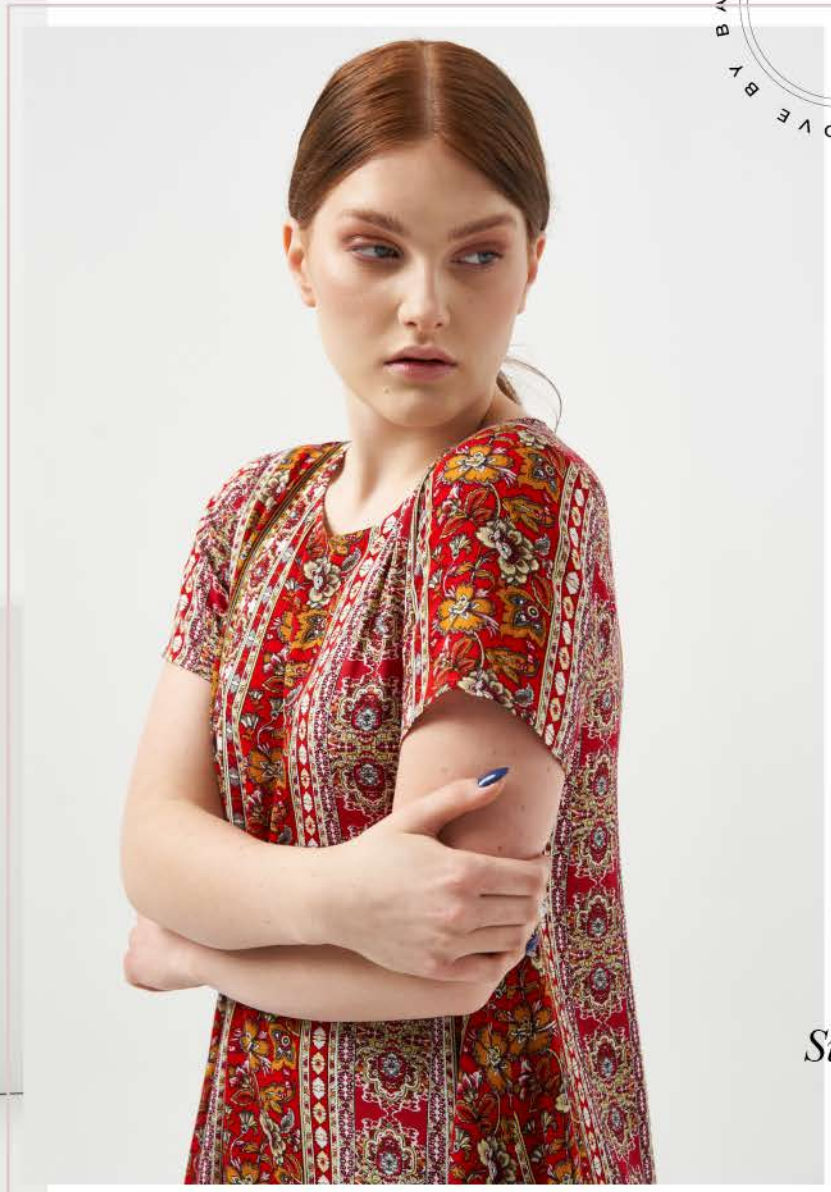

Red print

B
Y
B
A
L
T
I
C
L
I
N
E
N
C
R
E
A
T
E
D
W
I
T
H
L
O
V
E

Summer dress
MONTI