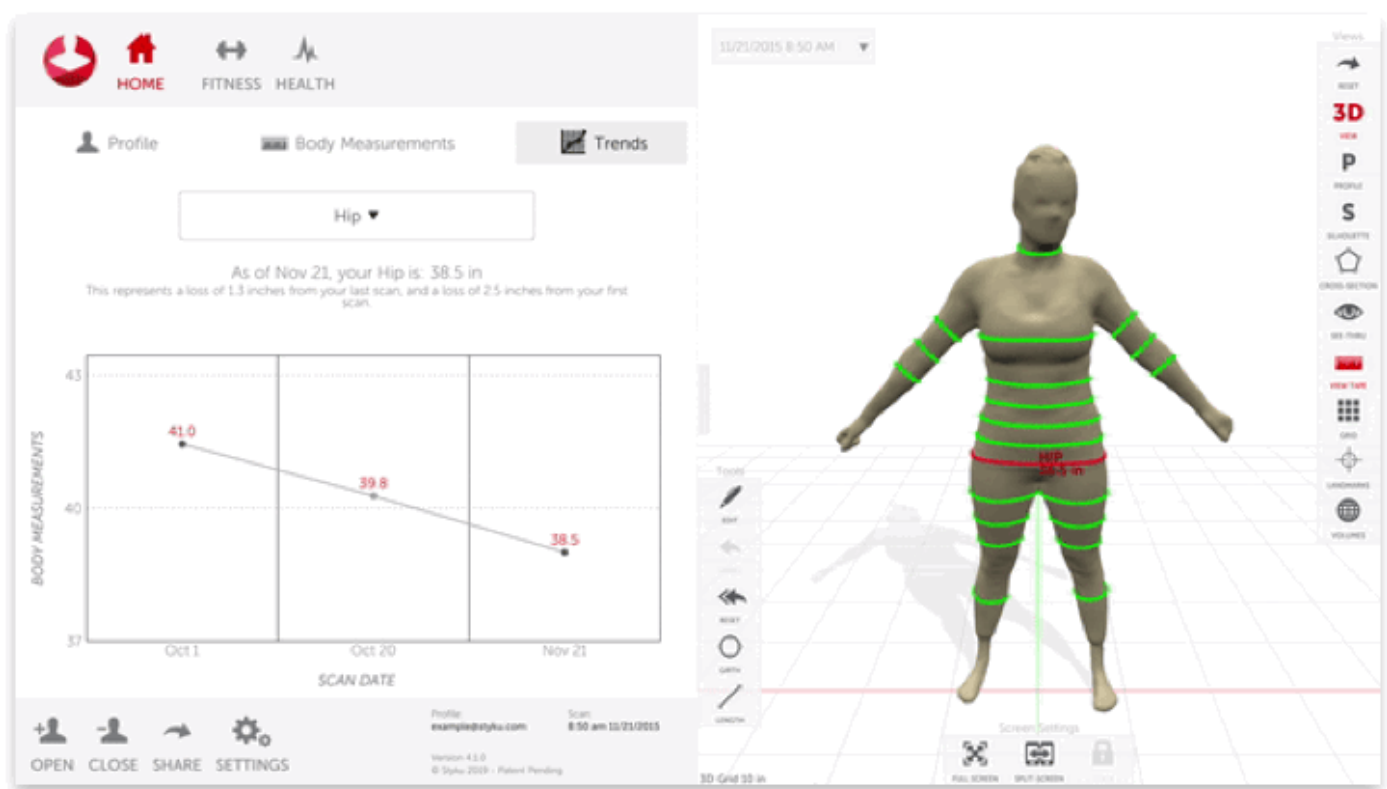

3D ASSESSMENT PACK

Circumference Measurements

Styku uses a digital tape to measure 21 precise body circumferences across the torso, legs and arms, in full 3D. Measurements, such as the waist, hip, and bust have an average precision of 0.25 inches, which means even the smallest of changes to a member's shape are easily detectable.

3D Before/After and Overlays