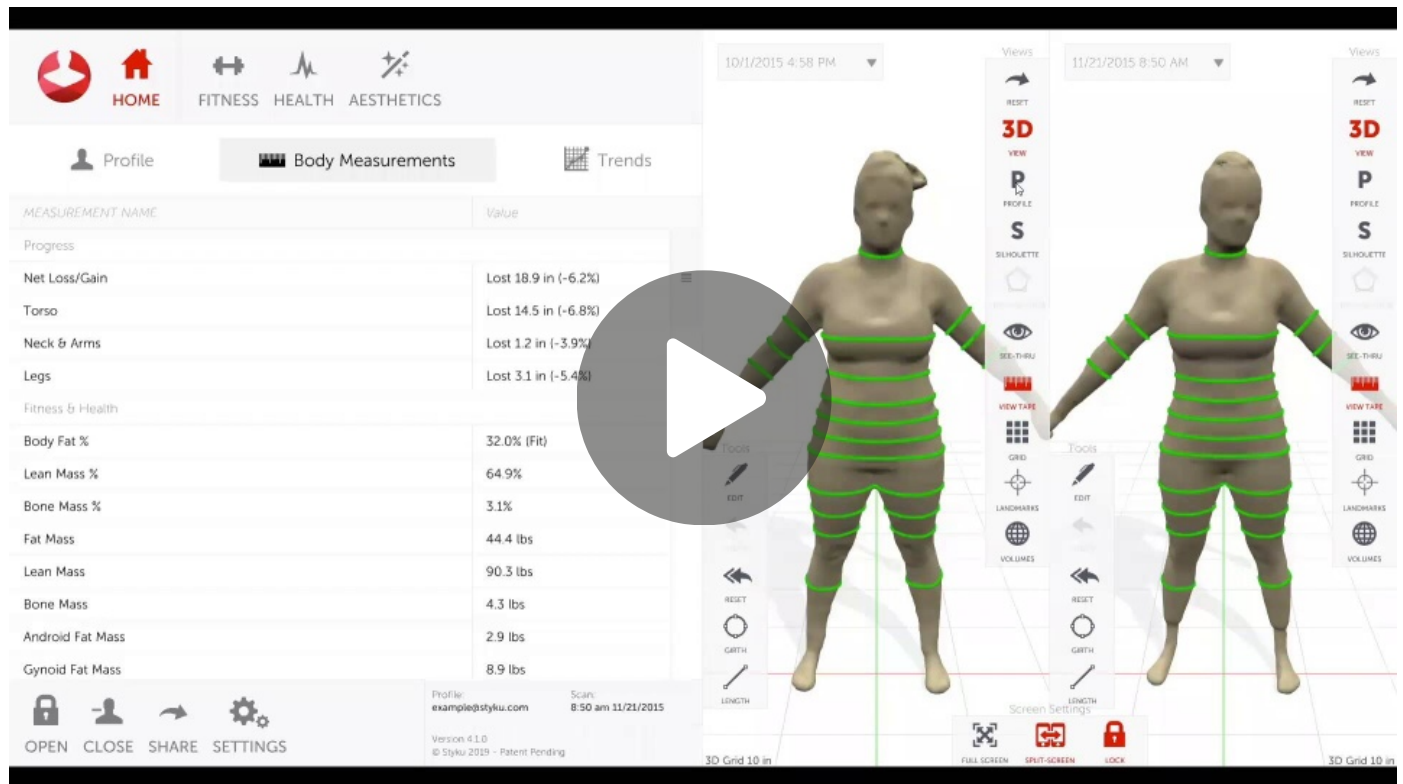

STYKU PRO SOFTWARE

- **Coaching and Metabolic Tools** - Provides Goal-Setting, Risk Analysis, and other conversion tools to engage your customers.
- **Instant Results.** Unlike competing solutions that will make your customer wait 5-10 minutes to view their results, Styku generates model in seconds to quickly show your member their scan and results.
- **3D Visualizer** - View and interact with hundreds of measurements in native 3D Viewer. Pinch, Zoom, and Pan to view the body from any angle.
- **Perform Demo Scans** to generate leads, close clients.
- **Cloud-Synced** (results backed up on secure server).