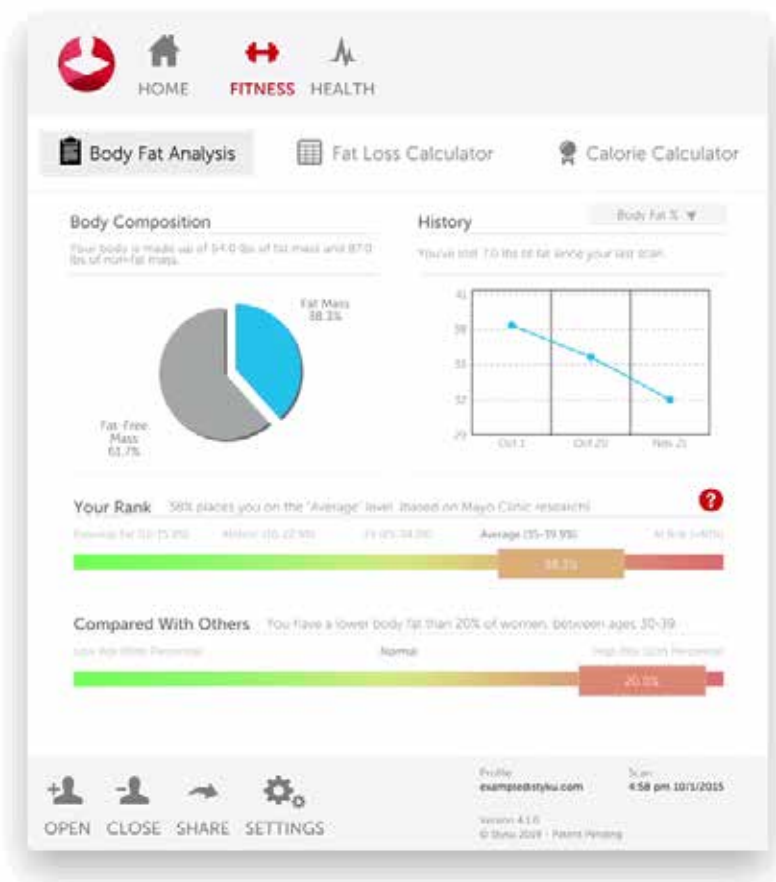

EXTENSIONS FOR HEALTH, FITNESS, AND WELLNESS

Styku is more than just an assessment platform, its a full enterprise-level sales software. Use the fitness and health pack to up-sell or cross-sell clients on your value-add services and keep them accountable to reaching their goals.

BUILT-IN COACHING AND METABOLIC TOOLS

Rank Body Fat and Compare Results with Peers.

Set Fat-Loss Goals and Target Goal Dates.

Customize Workout Frequency and Calorie Deficits.

Display Basal Metabolic Rate and Calorie Expenditure.

TRACK DISEASE-RISKS WITH HEALTH INDICATORS