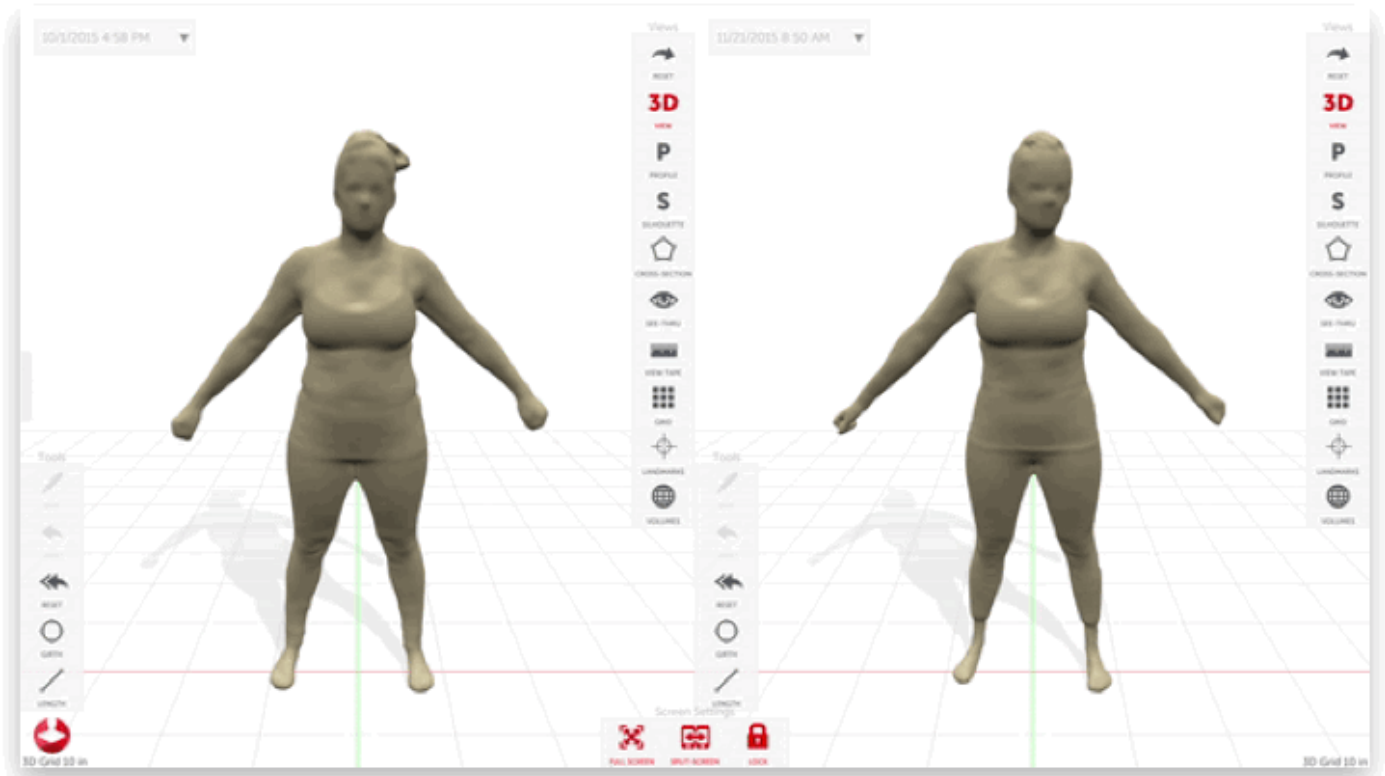

## Circumference Measurements

Styku uses a digital tape to measure 21 precise body circumferences across the torso, legs and arms, in full 3D. Measurements, such as the waist, hip, and bust have an average precision of 0.25 inches, which means even the smallest of changes to a member's shape are easily detectable.

## 3D Before/After and Overlays

Rotate the body to any angle, zoom into parts of the body that need a closer look, and track shape change in a completely non-invasive no-touch and comfortable way.