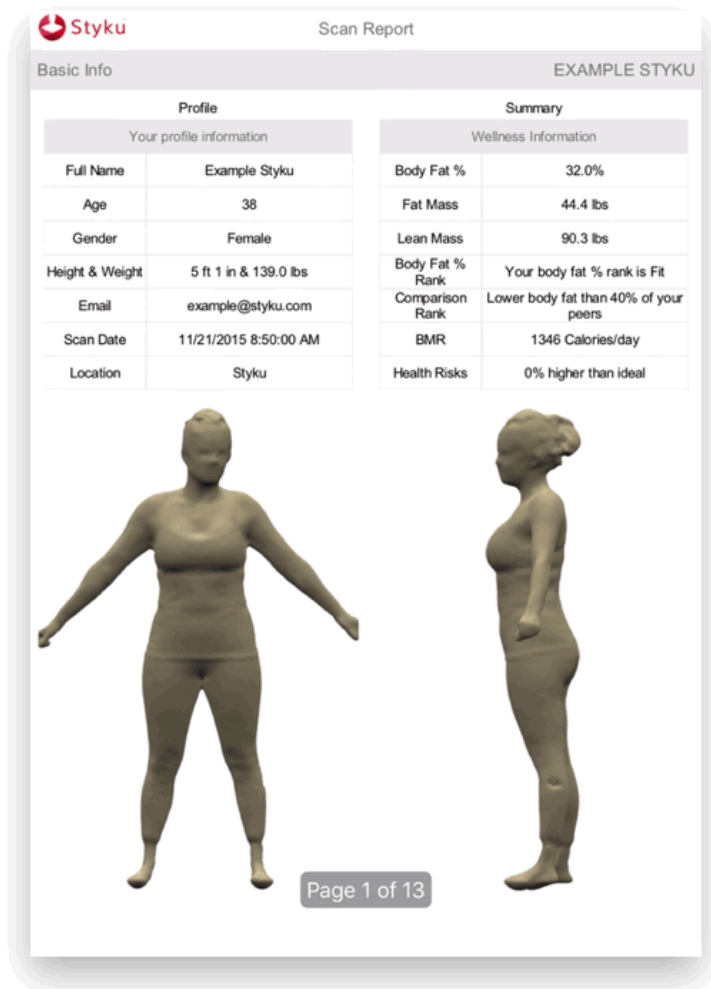

REPORTS

Print, Save, or Auto-email scan reports are emailed automatically to your customers.

SCAN REPORT

Each Scan followed by an automatic email with a full report

Reports are customizable

Add your company logo

Contain goals set during session

Contains all circumferences, body composition values, and more.