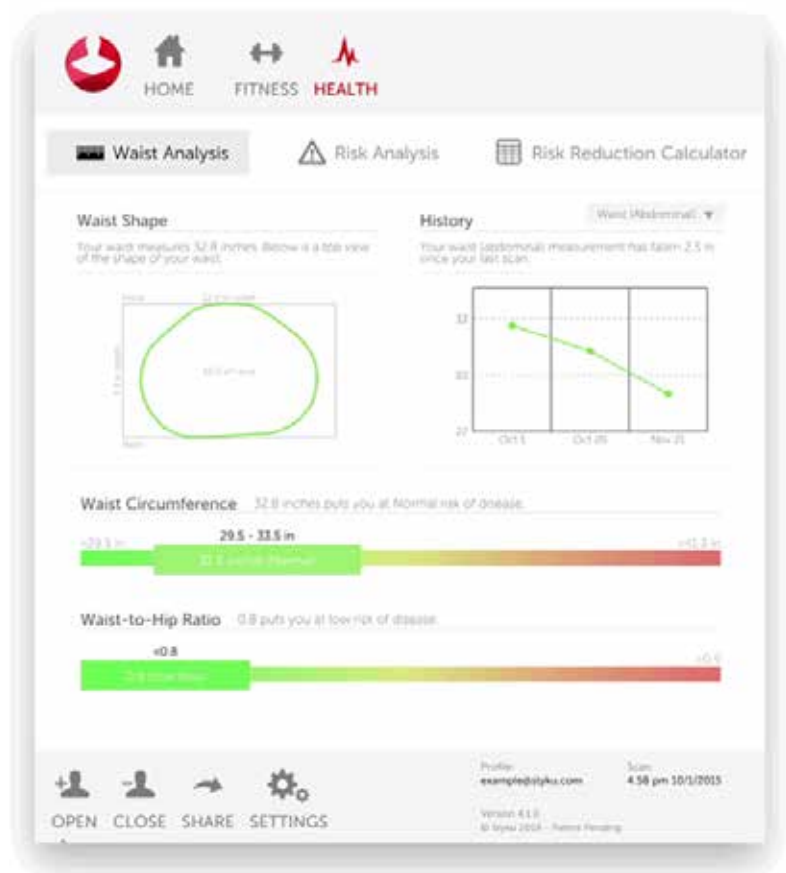

## BUILT-IN COACHING AND METABOLIC TOOLS

Rank Body Fat and Compare Results with Peers.

Set Fat-Loss Goals and Target Goal Dates.

Customize Workout Frequency and Calorie Deficits.

Display Basal Metabolic Rate and Calorie Expenditure.

## TRACK DISEASE-RISKS WITH HEALTH INDICATORS

# LIKE WAIST CIRCUMFERENCE

The Trainer App includes a Health module that outlines risks for obesity-related disease.

Set an inch-loss goal for waist circumference.

Tracks progress toward a health goal to reduce those risks.