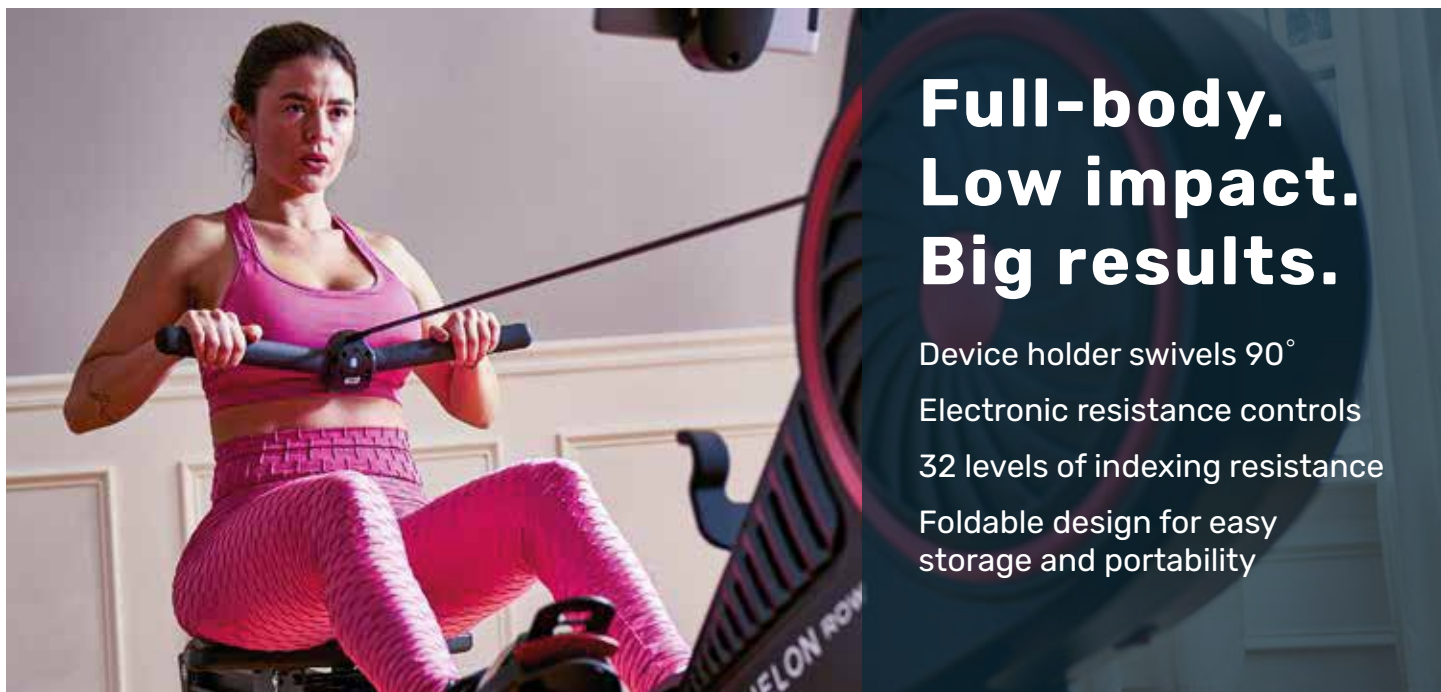

ECHELON[®] ROW

SMART ROWER

**Full-body.
Low impact.
Big results.**

Device holder swivels 90°
Electronic resistance controls
32 levels of indexing resistance
Foldable design for easy storage and portability