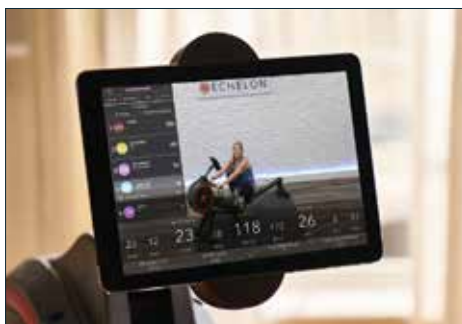

ECHELON[®] ROW

SMART ROWER

**Full-body.
Low impact.
Big results.**

Device holder swivels 90°
Electronic resistance controls
32 levels of indexing resistance
Foldable design for easy storage and portability

One seamless, continuous motion.

Comfortable seat design puts you in optimum rowing position.

Travel the world on your Row.

Enjoy daily live and on-demand studio instruction from world-class instructors, plus on-demand scenic rides from some of the best waterways in the world.

Adjust your resistance while you row.

Features resistance controls located on handlebars, 32 levels of magnetic resistance and foldable design.

ECHELON UNITED MEMBERSHIP

Explore thousands of live and on-demand connected fitness classes taught by industry-leading trainers for studio-quality workouts from the comfort of your home.