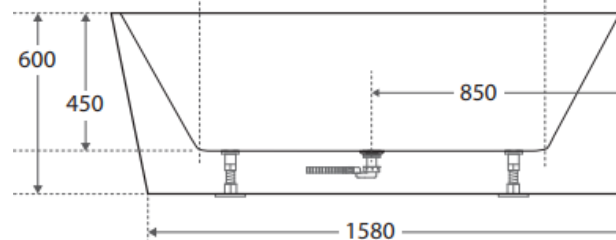

BATHTUB

CASSA EGG SHAPE 1530MM			CASSA EGG SHAPE 1690MM		
PART NO.	DESCRIPTION	RRP	PART NO.	DESCRIPTION	RRP
BT-EL1500	1530x770x550mm Bathtub	\$	BT-EL1700	1690x800x550mm Bathtub	\$

CASSA EGG SHAPE 1530MM MATTE WHITE

CASSA EGG SHAPE 1690MM MATTE WHITE

PART NO.	DESCRIPTION	RRP	PART NO.	DESCRIPTION	RRP
BT-EL1500M	1530x770x550mm Bathtub MATTE WHITE	\$	BT-EL1700M	1690x800x550mm Bathtub MATTE WHITE	\$

AURIS CORNER BACK TO WALL 1500MM-R/H CORNER

AURIS CORNER BACK TO WALL 1700MM-R/H CORNER

AURIS CORNER BACK TO WALL 1700MM-L/H CORNER

PART NO.	DESCRIPTION	RRP	PART NO.	DESCRIPTION	RRP
BT-NA1700RH	1700x780x600mm Bathtub Right Hand Side Corner	\$	BT-NA1700LH	1700x780x600mm Bathtub Left Hand Side Corner	\$

AURIS ROUND BACK TO WALL 1500MM

AURIS ROUND BACK TO WALL 1700MM

PART NO.	DESCRIPTION	RRP	PART NO.	DESCRIPTION	RRP
BT-AU1500	1500x750x600mm Back To Wall Bathtub	\$	BT-AU1700	1700x780x600mm Back To Wall Bathtub	\$