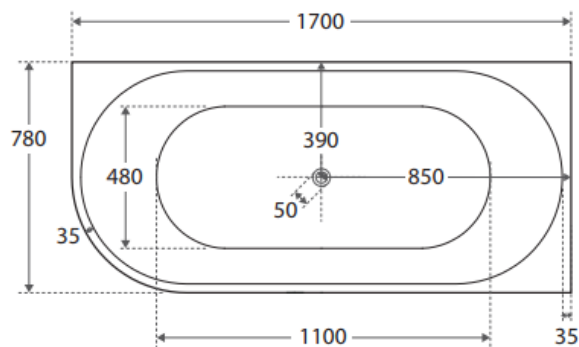

BATHTUB

CASSA EGG SHAPE 1530MM			CASSA EGG SHAPE 1690MM		
PART NO.	DESCRIPTION	RRP	PART NO.	DESCRIPTION	RRP
BT-EL1500	1530x770x550mm Bathtub	\$	BT-EL1700	1690x800x550mm Bathtub	\$

CASSA EGG SHAPE 1530MM MATTE WHITE

CASSA EGG SHAPE 1690MM MATTE WHITE

PART NO.	DESCRIPTION	RRP	PART NO.	DESCRIPTION	RRP
BT-EL1500M	1530x770x550mm Bathtub MATTE WHITE	\$	BT-EL1700M	1690x800x550mm Bathtub MATTE WHITE	\$

AURIS CORNER BACK TO WALL 1500MM-R/H CORNER

AURIS CORNER BACK TO WALL 1500MM-L/H CORNER

PART NO.	DESCRIPTION	RRP	PART NO.	DESCRIPTION	RRP
BT-NA1500RH	1500x750x600mm Bathtub Right Hand Side Corner	\$	BT-NA1500LH	1500x750x600mm Bathtub Left Hand Side Corner	\$

AURIS CORNER BACK TO WALL 1700MM-R/H CORNER

AURIS CORNER BACK TO WALL 1700MM-L/H CORNER

PART NO.	DESCRIPTION	RRP	PART NO.	DESCRIPTION	RRP
BT-NA1700RH	1700x780x600mm Bathtub Right Hand Side Corner	\$	BT-NA1700LH	1700x780x600mm Bathtub Left Hand Side Corner	\$