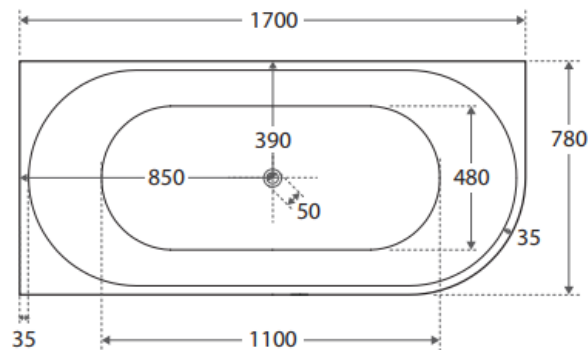

BATHTUB

CASSA EGG SHAPE 1530MM			CASSA EGG SHAPE 1690MM		
PART NO.	DESCRIPTION	RRP	PART NO.	DESCRIPTION	RRP
BT-EL1500	1530x770x550mm Bathtub	\$	BT-EL1700	1690x800x550mm Bathtub	\$

CASSA EGG SHAPE 1530MM MATTE WHITE

CASSA EGG SHAPE 1690MM MATTE WHITE

PART NO.	DESCRIPTION	RRP	PART NO.	DESCRIPTION	RRP
BT-EL1500M	1530x770x550mm Bathtub MATTE WHITE	\$	BT-EL1700M	1690x800x550mm Bathtub MATTE WHITE	\$

AURIS CORNER BACK TO WALL 1500MM-R/H CORNER

AURIS CORNER BACK TO WALL 1500MM-L/H CORNER

PART NO.	DESCRIPTION	RRP	PART NO.	DESCRIPTION	RRP
BT-NA1500RH	1500x750x600mm Bathtub Right Hand Side Corner	\$	BT-NA1500LH	1500x750x600mm Bathtub Left Hand Side Corner	\$

AURIS CORNER BACK TO WALL 1700MM-R/H CORNER

AURIS CORNER BACK TO WALL 1700MM-L/H CORNER

PART NO.	DESCRIPTION	RRP	PART NO.	DESCRIPTION	RRP
BT-NA1700RH	1700x780x600mm Bathtub Right Hand Side Corner	\$	BT-NA1700LH	1700x780x600mm Bathtub Left Hand Side Corner	\$