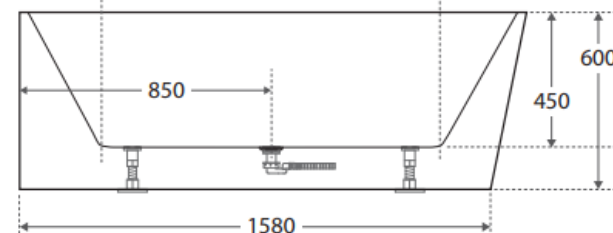

BATHTUB

CASSA EGG SHAPE 1530MM			CASSA EGG SHAPE 1690MM		
PART NO.	DESCRIPTION	RRP	PART NO.	DESCRIPTION	RRP
BT-EL1500	1530x770x550mm Bathtub	\$	BT-EL1700	1690x800x550mm Bathtub	\$

CASSA EGG SHAPE 1530MM MATTE WHITE

CASSA EGG SHAPE 1690MM MATTE WHITE

PART NO.	DESCRIPTION	RRP	PART NO.	DESCRIPTION	RRP
BT-EL1500M	1530x770x550mm Bathtub MATTE WHITE	\$	BT-EL1700M	1690x800x550mm Bathtub MATTE WHITE	\$

AURIS CORNER BACK TO WALL 1500MM-R/H CORNER

AURIS CORNER BACK TO WALL 1500MM-L/H CORNER

PART NO.	DESCRIPTION	RRP	PART NO.	DESCRIPTION	RRP
BT-NA1500RH	1500x750x600mm Bathtub Right Hand Side Corner	\$	BT-NA1500LH	1500x750x600mm Bathtub Left Hand Side Corner	\$

AURIS CORNER BACK TO WALL 1700MM-R/H CORNER

AURIS CORNER BACK TO WALL 1700MM-L/H CORNER

PART NO.	DESCRIPTION	RRP	PART NO.	DESCRIPTION	RRP
BT-NA1700RH	1700x780x600mm Bathtub Right Hand Side Corner	\$	BT-NA1700LH	1700x780x600mm Bathtub Left Hand Side Corner	\$