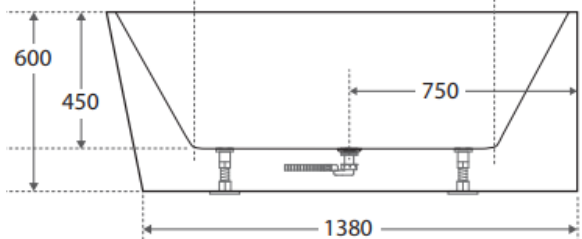

BATHTUB

CASSA EGG SHAPE 1530MM			CASSA EGG SHAPE 1690MM		
PART NO.	DESCRIPTION	RRP	PART NO.	DESCRIPTION	RRP
BT-EL1500	1530x770x550mm Bathtub	\$	BT-EL1700	1690x800x550mm Bathtub	\$

CASSA EGG SHAPE 1530MM MATTE WHITE

CASSA EGG SHAPE 1690MM MATTE WHITE

PART NO.	DESCRIPTION	RRP	PART NO.	DESCRIPTION	RRP
BT-EL1500M	1530x770x550mm Bathtub MATTE WHITE	\$	BT-EL1700M	1690x800x550mm Bathtub MATTE WHITE	\$

AURIS CORNER BACK TO WALL 1500MM-R/H CORNER

AURIS CORNER BACK TO WALL 1500MM-L/H CORNER

PART NO.	DESCRIPTION	RRP	PART NO.	DESCRIPTION	RRP
BT-NA1500RH	1500x750x600mm Bathtub Right Hand Side Corner	\$	BT-NA1500LH	1500x750x600mm Bathtub Left Hand Side Corner	\$

AURIS CORNER BACK TO WALL 1700MM-R/H CORNER

AURIS CORNER BACK TO WALL 1700MM-L/H CORNER

PART NO.	DESCRIPTION	RRP	PART NO.	DESCRIPTION	RRP
BT-NA1700RH	1700x780x600mm Bathtub Right Hand Side Corner	\$	BT-NA1700LH	1700x780x600mm Bathtub Left Hand Side Corner	\$