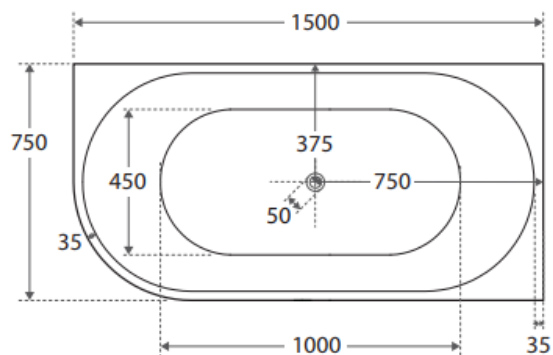

BATHTUB

CASSA EGG SHAPE 1530MM			CASSA EGG SHAPE 1690MM		
PART NO.	DESCRIPTION	RRP	PART NO.	DESCRIPTION	RRP
BT-EL1500	1530x770x550mm Bathtub	\$	BT-EL1700	1690x800x550mm Bathtub	\$

CASSA EGG SHAPE 1530MM MATTE WHITE

CASSA EGG SHAPE 1690MM MATTE WHITE

PART NO.	DESCRIPTION	RRP	PART NO.	DESCRIPTION	RRP
BT-EL1500M	1530x770x550mm Bathtub MATTE WHITE	\$	BT-EL1700M	1690x800x550mm Bathtub MATTE WHITE	\$

AURIS CORNER BACK TO WALL 1500MM-R/H CORNER

AURIS CORNER BACK TO WALL 1500MM-L/H CORNER

PART NO.	DESCRIPTION	RRP	PART NO.	DESCRIPTION	RRP
BT-NA1500RH	1500x750x600mm Bathtub Right Hand Side Corner	\$	BT-NA1500LH	1500x750x600mm Bathtub Left Hand Side Corner	\$

AURIS CORNER BACK TO WALL 1700MM-R/H CORNER

AURIS CORNER BACK TO WALL 1700MM-L/H CORNER

PART NO.	DESCRIPTION	RRP	PART NO.	DESCRIPTION	RRP
BT-NA1700RH	1700x780x600mm Bathtub Right Hand Side Corner	\$	BT-NA1700LH	1700x780x600mm Bathtub Left Hand Side Corner	\$