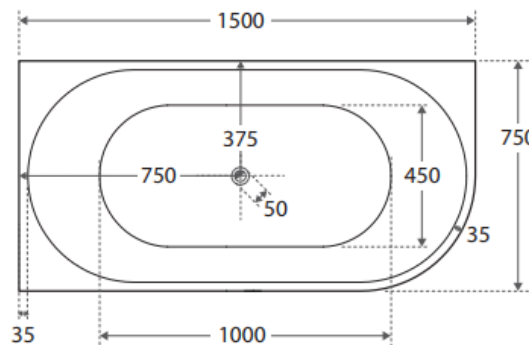

BATHTUB

CASSA EGG SHAPE 1530MM			CASSA EGG SHAPE 1690MM		
PART NO.	DESCRIPTION	RRP	PART NO.	DESCRIPTION	RRP
BT-EL1500	1530x770x550mm Bathtub	\$	BT-EL1700	1690x800x550mm Bathtub	\$

CASSA EGG SHAPE 1530MM MATTE WHITE

CASSA EGG SHAPE 1690MM MATTE WHITE

PART NO.	DESCRIPTION	RRP	PART NO.	DESCRIPTION	RRP
BT-EL1500M	1530x770x550mm Bathtub MATTE WHITE	\$	BT-EL1700M	1690x800x550mm Bathtub MATTE WHITE	\$

AURIS CORNER BACK TO WALL 1500MM-R/H CORNER

AURIS CORNER BACK TO WALL 1500MM-L/H CORNER

PART NO.	DESCRIPTION	RRP	PART NO.	DESCRIPTION	RRP
BT-NA1500RH	1500x750x600mm Bathtub Right Hand Side Corner	\$	BT-NA1500LH	1500x750x600mm Bathtub Left Hand Side Corner	\$

AURIS CORNER BACK TO WALL 1700MM-R/H CORNER

AURIS CORNER BACK TO WALL 1700MM-L/H CORNER

PART NO.	DESCRIPTION	RRP	PART NO.	DESCRIPTION	RRP
BT-NA1700RH	1700x780x600mm Bathtub Right Hand Side Corner	\$	BT-NA1700LH	1700x780x600mm Bathtub Left Hand Side Corner	\$