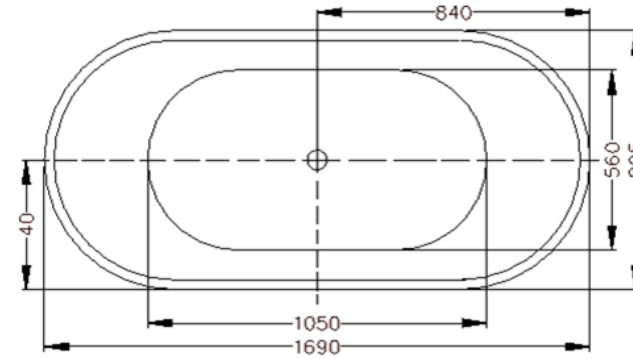

BATHTUB

CASSA EGG SHAPE 1530MM			CASSA EGG SHAPE 1690MM		
PART NO.	DESCRIPTION	RRP	PART NO.	DESCRIPTION	RRP
BT-EL1500	1530x770x550mm Bathtub	\$	BT-EL1700	1690x800x550mm Bathtub	\$

CASSA EGG SHAPE 1530MM MATTE WHITE

CASSA EGG SHAPE 1690MM MATTE WHITE

PART NO.	DESCRIPTION	RRP	PART NO.	DESCRIPTION	RRP
BT-EL1500M	1530x770x550mm Bathtub MATTE WHITE	\$	BT-EL1700M	1690x800x550mm Bathtub MATTE WHITE	\$

AURIS CORNER BACK TO WALL 1500MM-R/H CORNER

AURIS CORNER BACK TO WALL 1500MM-L/H CORNER

PART NO.	DESCRIPTION	RRP	PART NO.	DESCRIPTION	RRP
BT-NA1500RH	1500x750x600mm Bathtub Right Hand Side Corner	\$	BT-NA1500LH	1500x750x600mm Bathtub Left Hand Side Corner	\$

AURIS CORNER BACK TO WALL 1700MM-R/H CORNER

AURIS CORNER BACK TO WALL 1700MM-L/H CORNER

PART NO.	DESCRIPTION	RRP	PART NO.	DESCRIPTION	RRP
BT-NA1700RH	1700x780x600mm Bathtub Right Hand Side Corner	\$	BT-NA1700LH	1700x780x600mm Bathtub Left Hand Side Corner	\$