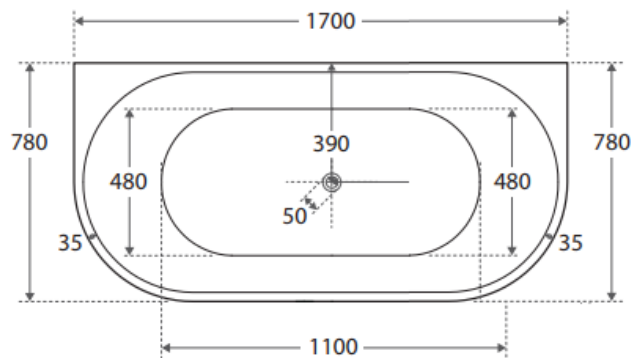

BATHTUB

CASSA EGG SHAPE 1530MM			CASSA EGG SHAPE 1690MM		
PART NO.	DESCRIPTION	RRP	PART NO.	DESCRIPTION	RRP
BT-EL1500	1530x770x550mm Bathtub	\$	BT-EL1700	1690x800x550mm Bathtub	\$

CASSA EGG SHAPE 1530MM MATTE WHITE

AURIS CORNER BACK TO WALL 1700MM-R/H CORNER

AURIS CORNER BACK TO WALL 1700MM-L/H CORNER

PART NO.	DESCRIPTION	RRP	PART NO.	DESCRIPTION	RRP
BT-NA1700RH	1700x780x600mm Bathtub Right Hand Side Corner	\$	BT-NA1700LH	1700x780x600mm Bathtub Left Hand Side Corner	\$

AURIS ROUND BACK TO WALL 1500MM

AURIS ROUND BACK TO WALL 1700MM

PART NO.	DESCRIPTION	RRP	PART NO.	DESCRIPTION	RRP
BT-AU1500	1500x750x600mm Back To Wall Bathtub	\$	BT-AU1700	1700x780x600mm Back To Wall Bathtub	\$

AURIS ROUND BACK TO WALL 1500MM MATTE WHITE

AURIS ROUND BACK TO WALL 1700MM MATTE WHITE

PART NO.	DESCRIPTION	RRP	PART NO.	DESCRIPTION	RRP
BT-AU1500M	1500x750x600mm Back To Wall Bathtub MATTE WHITE	\$	BT-AU1700M	1700x780x600mm Back To Wall Bathtub MATTE WHITE	\$