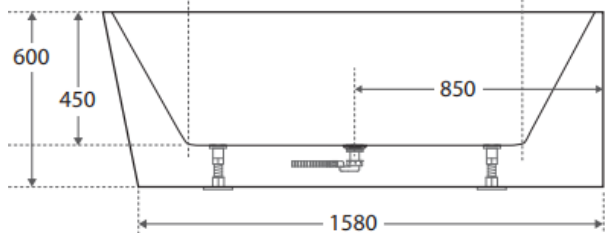

BATHTUB

CASSA EGG SHAPE 1530MM			CASSA EGG SHAPE 1690MM		
PART NO.	DESCRIPTION	RRP	PART NO.	DESCRIPTION	RRP
BT-EL1500	1530x770x550mm Bathtub	\$	BT-EL1700	1690x800x550mm Bathtub	\$

CASSA EGG SHAPE 1530MM MATTE WHITE

CASSA EGG SHAPE 1690MM MATTE WHITE

PART NO.	DESCRIPTION	RRP	PART NO.	DESCRIPTION	RRP
BT-EL1500M	1530x770x550mm Bathtub MATTE WHITE	\$	BT-EL1700M	1690x800x550mm Bathtub MATTE WHITE	\$

AURIS CORNER BACK TO WALL 1500MM-R/H CORNER

AURIS CORNER BACK TO WALL 1500MM-L/H CORNER

PART NO.	DESCRIPTION	RRP	PART NO.	DESCRIPTION	RRP
BT-NA1500RH	1500x750x600mm Bathtub Right Hand Side Corner	\$	BT-NA1500LH	1500x750x600mm Bathtub Left Hand Side Corner	\$

AURIS CORNER BACK TO WALL 1700MM-R/H CORNER

AURIS CORNER BACK TO WALL 1700MM-L/H CORNER

PART NO.	DESCRIPTION	RRP	PART NO.	DESCRIPTION	RRP
BT-NA1700RH	1700x780x600mm Bathtub Right Hand Side Corner	\$	BT-NA1700LH	1700x780x600mm Bathtub Left Hand Side Corner	\$