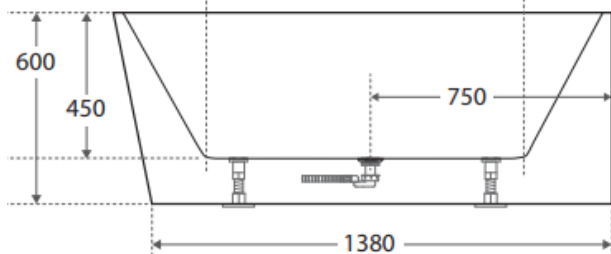

BATHTUB

CASSA EGG SHAPE 1530MM			CASSA EGG SHAPE 1690MM		
PART NO.	DESCRIPTION	RRP	PART NO.	DESCRIPTION	RRP
BT-EL1500	1530x770x550mm Bathtub	\$	BT-EL1700	1690x800x550mm Bathtub	\$

CASSA EGG SHAPE 1530MM MATTE WHITE

AURIS CORNER BACK TO WALL 1700MM-R/H CORNER

AURIS CORNER BACK TO WALL 1700MM-L/H CORNER

PART NO.	DESCRIPTION	RRP	PART NO.	DESCRIPTION	RRP
BT-NA1700RH	1700x780x600mm Bathtub Right Hand Side Corner	\$	BT-NA1700LH	1700x780x600mm Bathtub Left Hand Side Corner	\$

AURIS ROUND BACK TO WALL 1500MM

AURIS ROUND BACK TO WALL 1700MM

PART NO.	DESCRIPTION	RRP	PART NO.	DESCRIPTION	RRP
BT-AU1500	1500x750x600mm Back To Wall Bathtub	\$	BT-AU1700	1700x780x600mm Back To Wall Bathtub	\$

AURIS ROUND BACK TO WALL 1500MM MATTE WHITE

AURIS ROUND BACK TO WALL 1700MM MATTE WHITE

PART NO.	DESCRIPTION	RRP	PART NO.	DESCRIPTION	RRP
BT-AU1500M	1500x750x600mm Back To Wall Bathtub MATTE WHITE	\$	BT-AU1700M	1700x780x600mm Back To Wall Bathtub MATTE WHITE	\$