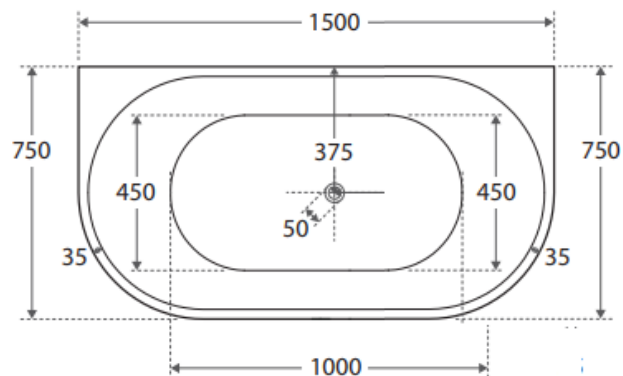

BATHTUB

CASSA EGG SHAPE 1530MM			CASSA EGG SHAPE 1690MM		
PART NO.	DESCRIPTION	RRP	PART NO.	DESCRIPTION	RRP
BT-EL1500	1530x770x550mm Bathtub	\$	BT-EL1700	1690x800x550mm Bathtub	\$

CASSA EGG SHAPE 1530MM MATTE WHITE

AURIS CORNER BACK TO WALL 1700MM-R/H CORNER

AURIS CORNER BACK TO WALL 1700MM-L/H CORNER

PART NO.	DESCRIPTION	RRP	PART NO.	DESCRIPTION	RRP
BT-NA1700RH	1700x780x600mm Bathtub Right Hand Side Corner	\$	BT-NA1700LH	1700x780x600mm Bathtub Left Hand Side Corner	\$

AURIS ROUND BACK TO WALL 1500MM

AURIS ROUND BACK TO WALL 1700MM

PART NO.	DESCRIPTION	RRP	PART NO.	DESCRIPTION	RRP
BT-AU1500	1500x750x600mm Back To Wall Bathtub	\$	BT-AU1700	1700x780x600mm Back To Wall Bathtub	\$

AURIS ROUND BACK TO WALL 1500MM MATTE WHITE

AURIS ROUND BACK TO WALL 1700MM MATTE WHITE

PART NO.	DESCRIPTION	RRP	PART NO.	DESCRIPTION	RRP
BT-AU1500M	1500x750x600mm Back To Wall Bathtub MATTE WHITE	\$	BT-AU1700M	1700x780x600mm Back To Wall Bathtub MATTE WHITE	\$