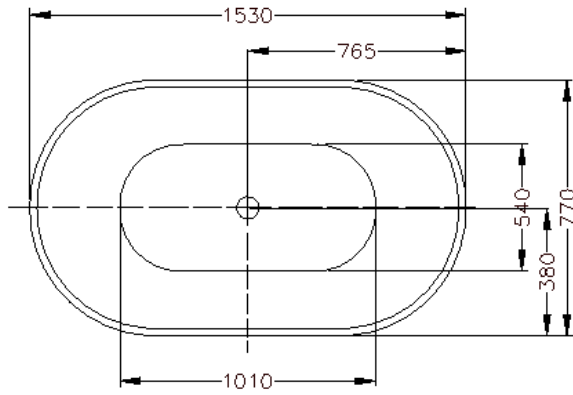

BATHTUB

CASSA EGG SHAPE 1530MM			CASSA EGG SHAPE 1690MM		
PART NO.	DESCRIPTION	RRP	PART NO.	DESCRIPTION	RRP
BT-EL1500	1530x770x550mm Bathtub	\$	BT-EL1700	1690x800x550mm Bathtub	\$

CASSA EGG SHAPE 1530MM MATTE WHITE

CASSA EGG SHAPE 1690MM MATTE WHITE

PART NO.	DESCRIPTION	RRP	PART NO.	DESCRIPTION	RRP
BT-EL1500M	1530x770x550mm Bathtub MATTE WHITE	\$	BT-EL1700M	1690x800x550mm Bathtub MATTE WHITE	\$

AURIS CORNER BACK TO WALL 1500MM-R/H CORNER

AURIS CORNER BACK TO WALL 1500MM-L/H CORNER

PART NO.	DESCRIPTION	RRP	PART NO.	DESCRIPTION	RRP
BT-NA1500RH	1500x750x600mm Bathtub Right Hand Side Corner	\$	BT-NA1500LH	1500x750x600mm Bathtub Left Hand Side Corner	\$

AURIS CORNER BACK TO WALL 1700MM-R/H CORNER

AURIS CORNER BACK TO WALL 1700MM-L/H CORNER

PART NO.	DESCRIPTION	RRP	PART NO.	DESCRIPTION	RRP
BT-NA1700RH	1700x780x600mm Bathtub Right Hand Side Corner	\$	BT-NA1700LH	1700x780x600mm Bathtub Left Hand Side Corner	\$