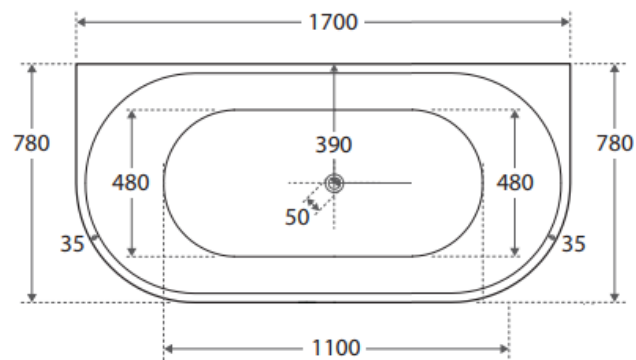

BATHTUB

CASSA EGG SHAPE 1530MM			CASSA EGG SHAPE 1690MM		
PART NO.	DESCRIPTION	RRP	PART NO.	DESCRIPTION	RRP
BT-EL1500	1530x770x550mm Bathtub	\$	BT-EL1700	1690x800x550mm Bathtub	\$

CASSA EGG SHAPE 1530MM MATTE WHITE

AURIS CORNER BACK TO WALL 1500MM-L/H CORNER

PART NO.	DESCRIPTION	RRP	PART NO.	DESCRIPTION	RRP
BT-NA1500RH	1500x750x600mm Bathtub Right Hand Side Corner	\$	BT-NA1500LH	1500x750x600mm Bathtub Left Hand Side Corner	\$

AURIS CORNER BACK TO WALL 1700MM-R/H CORNER

AURIS CORNER BACK TO WALL 1700MM-L/H CORNER

PART NO.	DESCRIPTION	RRP	PART NO.	DESCRIPTION	RRP
BT-NA1700RH	1700x780x600mm Bathtub Right Hand Side Corner	\$	BT-NA1700LH	1700x780x600mm Bathtub Left Hand Side Corner	\$

AURIS ROUND BACK TO WALL 1500MM

AURIS ROUND BACK TO WALL 1700MM

PART NO.	DESCRIPTION	RRP	PART NO.	DESCRIPTION	RRP
BT-AU1500	1500x750x600mm Back To Wall Bathtub	\$	BT-AU1700	1700x780x600mm Back To Wall Bathtub	\$