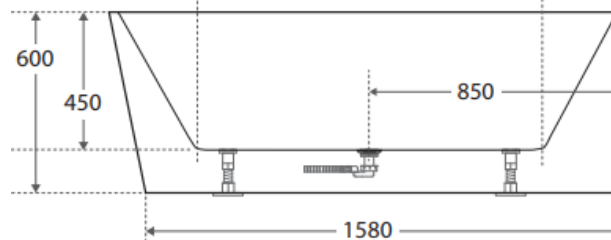

BATHTUB

CASSA EGG SHAPE 1530MM			CASSA EGG SHAPE 1690MM		
PART NO.	DESCRIPTION	RRP	PART NO.	DESCRIPTION	RRP
BT-EL1500	1530x770x550mm Bathtub	\$	BT-EL1700	1690x800x550mm Bathtub	\$

CASSA EGG SHAPE 1530MM MATTE WHITE

AURIS CORNER BACK TO WALL 1700MM-R/H CORNER

AURIS CORNER BACK TO WALL 1700MM-L/H CORNER

PART NO.	DESCRIPTION	RRP	PART NO.	DESCRIPTION	RRP
BT-NA1700RH	1700x780x600mm Bathtub Right Hand Side Corner	\$	BT-NA1700LH	1700x780x600mm Bathtub Left Hand Side Corner	\$

AURIS ROUND BACK TO WALL 1500MM

AURIS ROUND BACK TO WALL 1700MM

PART NO.	DESCRIPTION	RRP	PART NO.	DESCRIPTION	RRP
BT-AU1500	1500x750x600mm Back To Wall Bathtub	\$	BT-AU1700	1700x780x600mm Back To Wall Bathtub	\$

AURIS ROUND BACK TO WALL 1500MM MATTE WHITE

AURIS ROUND BACK TO WALL 1700MM MATTE WHITE

PART NO.	DESCRIPTION	RRP	PART NO.	DESCRIPTION	RRP
BT-AU1500M	1500x750x600mm Back To Wall Bathtub MATTE WHITE	\$	BT-AU1700M	1700x780x600mm Back To Wall Bathtub MATTE WHITE	\$