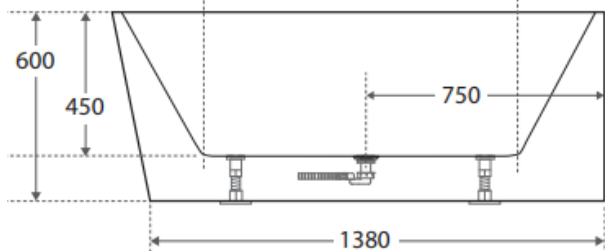

BATHTUB

CASSA EGG SHAPE 1530MM			CASSA EGG SHAPE 1690MM		
PART NO.	DESCRIPTION	RRP	PART NO.	DESCRIPTION	RRP
BT-EL1500	1530x770x550mm Bathtub	\$	BT-EL1700	1690x800x550mm Bathtub	\$

CASSA EGG SHAPE 1530MM MATTE WHITE

AURIS CORNER BACK TO WALL 1500MM-L/H CORNER

PART NO.	DESCRIPTION	RRP	PART NO.	DESCRIPTION	RRP
BT-NA1500RH	1500x750x600mm Bathtub Right Hand Side Corner	\$	BT-NA1500LH	1500x750x600mm Bathtub Left Hand Side Corner	\$

AURIS CORNER BACK TO WALL 1700MM-R/H CORNER

AURIS CORNER BACK TO WALL 1700MM-L/H CORNER

PART NO.	DESCRIPTION	RRP	PART NO.	DESCRIPTION	RRP
BT-NA1700RH	1700x780x600mm Bathtub Right Hand Side Corner	\$	BT-NA1700LH	1700x780x600mm Bathtub Left Hand Side Corner	\$

AURIS ROUND BACK TO WALL 1500MM

AURIS ROUND BACK TO WALL 1700MM

PART NO.	DESCRIPTION	RRP	PART NO.	DESCRIPTION	RRP
BT-AU1500	1500x750x600mm Back To Wall Bathtub	\$	BT-AU1700	1700x780x600mm Back To Wall Bathtub	\$