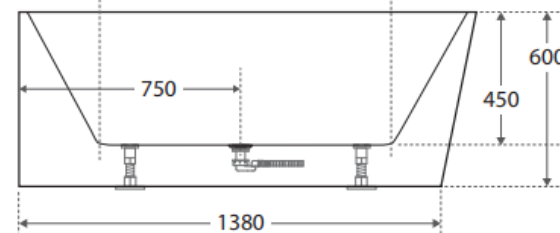

BATHTUB

CASSA EGG SHAPE 1530MM			CASSA EGG SHAPE 1690MM		
PART NO.	DESCRIPTION	RRP	PART NO.	DESCRIPTION	RRP
BT-EL1500	1530x770x550mm Bathtub	\$	BT-EL1700	1690x800x550mm Bathtub	\$

CASSA EGG SHAPE 1530MM MATTE WHITE

CASSA EGG SHAPE 1690MM MATTE WHITE

PART NO.	DESCRIPTION	RRP	PART NO.	DESCRIPTION	RRP
BT-EL1500M	1530x770x550mm Bathtub MATTE WHITE	\$	BT-EL1700M	1690x800x550mm Bathtub MATTE WHITE	\$

AURIS CORNER BACK TO WALL 1500MM-R/H CORNER

AURIS CORNER BACK TO WALL 1500MM-L/H CORNER

PART NO.	DESCRIPTION	RRP	PART NO.	DESCRIPTION	RRP
BT-NA1500RH	1500x750x600mm Bathtub Right Hand Side Corner	\$	BT-NA1500LH	1500x750x600mm Bathtub Left Hand Side Corner	\$

AURIS CORNER BACK TO WALL 1700MM-R/H CORNER

AURIS CORNER BACK TO WALL 1700MM-L/H CORNER

PART NO.	DESCRIPTION	RRP	PART NO.	DESCRIPTION	RRP
BT-NA1700RH	1700x780x600mm Bathtub Right Hand Side Corner	\$	BT-NA1700LH	1700x780x600mm Bathtub Left Hand Side Corner	\$