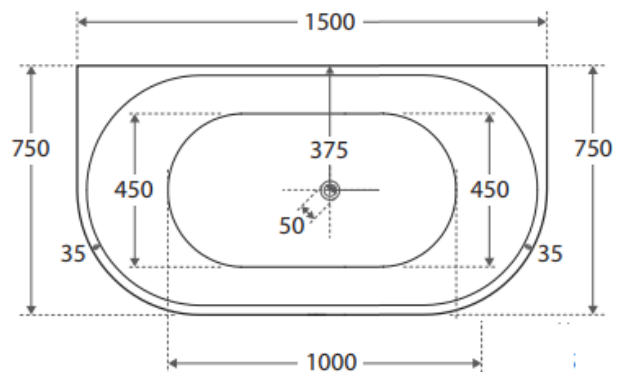

BATHTUB

CASSA EGG SHAPE 1530MM			CASSA EGG SHAPE 1690MM		
PART NO.	DESCRIPTION	RRP	PART NO.	DESCRIPTION	RRP
BT-EL1500	1530x770x550mm Bathtub	\$	BT-EL1700	1690x800x550mm Bathtub	\$

CASSA EGG SHAPE 1530MM MATTE WHITE

AURIS CORNER BACK TO WALL 1500MM-L/H CORNER

PART NO.	DESCRIPTION	RRP	PART NO.	DESCRIPTION	RRP
BT-NA1500RH	1500x750x600mm Bathtub Right Hand Side Corner	\$	BT-NA1500LH	1500x750x600mm Bathtub Left Hand Side Corner	\$

AURIS CORNER BACK TO WALL 1700MM-R/H CORNER

AURIS CORNER BACK TO WALL 1700MM-L/H CORNER

PART NO.	DESCRIPTION	RRP	PART NO.	DESCRIPTION	RRP
BT-NA1700RH	1700x780x600mm Bathtub Right Hand Side Corner	\$	BT-NA1700LH	1700x780x600mm Bathtub Left Hand Side Corner	\$

AURIS ROUND BACK TO WALL 1500MM

AURIS ROUND BACK TO WALL 1700MM

PART NO.	DESCRIPTION	RRP	PART NO.	DESCRIPTION	RRP
BT-AU1500	1500x750x600mm Back To Wall Bathtub	\$	BT-AU1700	1700x780x600mm Back To Wall Bathtub	\$