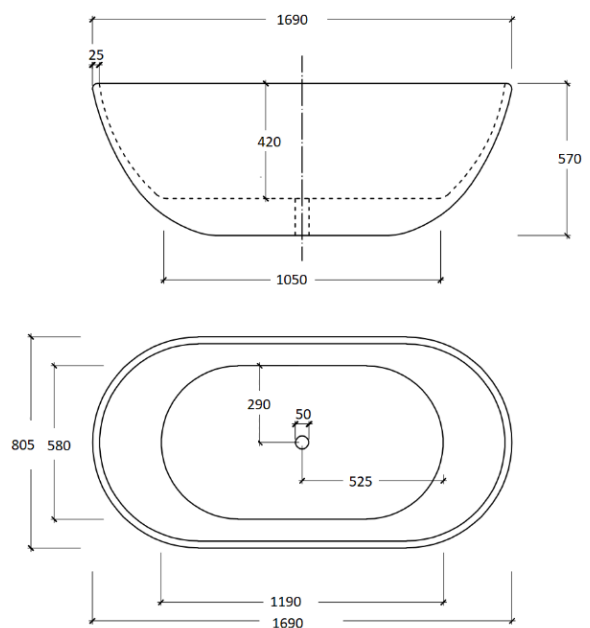

### EGG SHAPE BATH-MATTE WHITE

BATH SIZE	PRODUCT CODE	R.R.P.
1400mm	BT-EL1400M	\$1459
1530mm	BT-EL1500M	\$1495
1690mm	BT-EL1700M	\$1550

Prices include GST. All measurements are in millimeters and subject to change without notice. For products, please allow +/- 10mm tolerance for manufacturing variance.

## EGG SHAPE 1400MM-MATTE WHITE

## EGG SHAPE 1530MM-MATTE WHITE

## EGG SHAPE 1690MM-MATTE WHITE

Prices include GST. All measurements are in millimeters and subject to change without notice. For products, please allow +/- 10mm tolerance for manufacturing variance.