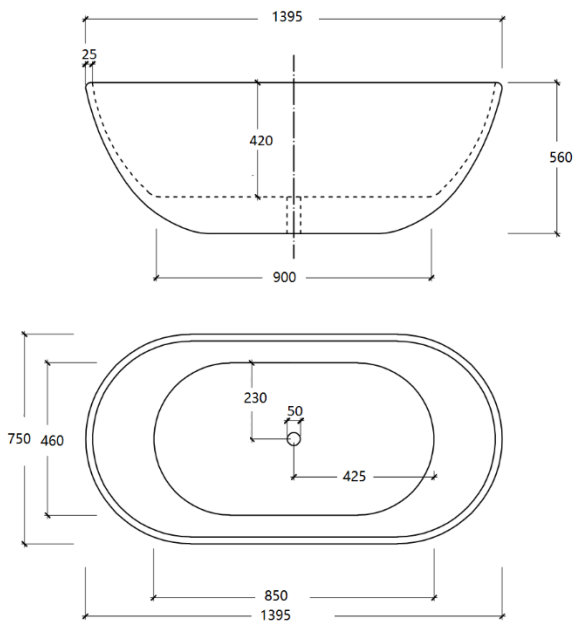

### EGG SHAPE BATH-MATTE WHITE

BATH SIZE	PRODUCT CODE	R.R.P.
1400mm	BT-EL1400M	\$1459
1530mm	BT-EL1500M	\$1495
1690mm	BT-EL1700M	\$1550

Prices include GST. All measurements are in millimeters and subject to change without notice. For products, please allow +/- 10mm tolerance for manufacturing variance.

## EGG SHAPE 1400MM-MATTE WHITE

## EGG SHAPE 1530MM-MATTE WHITE

## EGG SHAPE 1690MM-MATTE WHITE

Prices include GST. All measurements are in millimeters and subject to change without notice. For products, please allow +/- 10mm tolerance for manufacturing variance.