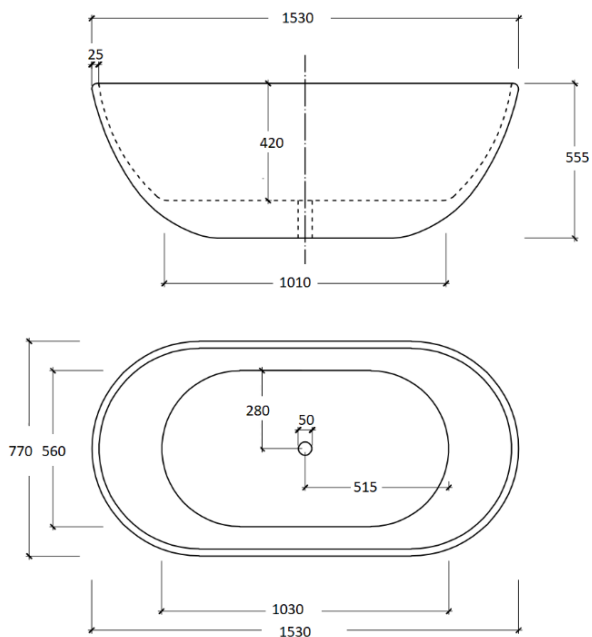

### EGG SHAPE BATH-MATTE WHITE

BATH SIZE	PRODUCT CODE	R.R.P.
1400mm	BT-EL1400M	\$1459
1530mm	BT-EL1500M	\$1495
1690mm	BT-EL1700M	\$1550

Prices include GST. All measurements are in millimeters and subject to change without notice. For products, please allow +/- 10mm tolerance for manufacturing variance.

## EGG SHAPE 1400MM-MATTE WHITE

## EGG SHAPE 1530MM-MATTE WHITE

## EGG SHAPE 1690MM-MATTE WHITE

Prices include GST. All measurements are in millimeters and subject to change without notice. For products, please allow +/- 10mm tolerance for manufacturing variance.