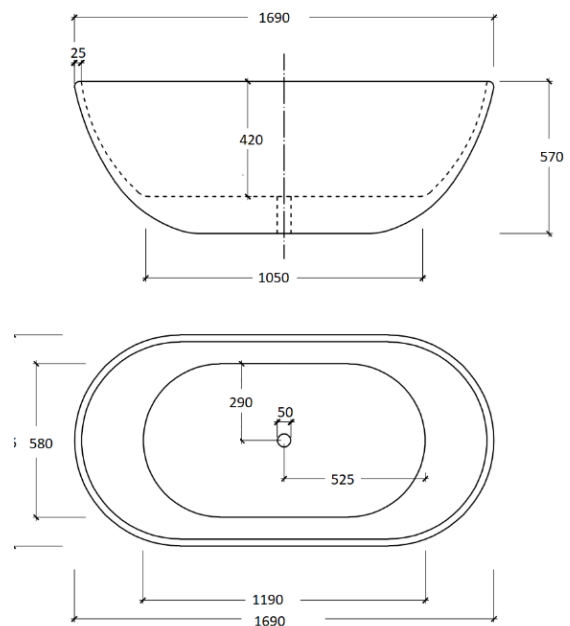

PRODUCT INFORMATION & SPECIFICATION

EGG SHAPE BATH-GLOSS WHITE

BATH SIZE	PRODUCT CODE	R.R.P.
1300mm	BT-EL1300	\$1295
1400mm	BT-EL1400	\$1295
1530mm	BT-EL1500	\$1295
1690mm	BT-EL1700	\$1350

Prices include GST. All measurements are in millimeters and subject to change without notice. For products, please allow +/- 10mm tolerance for manufacturing variance.

DESCRIPTION

- Modern & Minimalist design
- Egg Shape
- Gloss white, UV stabilized, sanitary grade Lucite acrylic
- Inbuilt steel support frame
- Adjustable steel legs, No overflow
- No-porous, blemish resistant and easy maintenance
- Chrome waste included with bath

EGG SHAPE 1300MM-GLOSS WHITE

EGG SHAPE 1400MM-GLOSS WHITE

EGG SHAPE 1530MM-GLOSS WHITE

EGG SHAPE 1690MM-GLOSS WHITE

Prices include GST. All measurements are in millimeters and subject to change without notice. For products, please allow +/- 10mm tolerance for manufacturing variance.