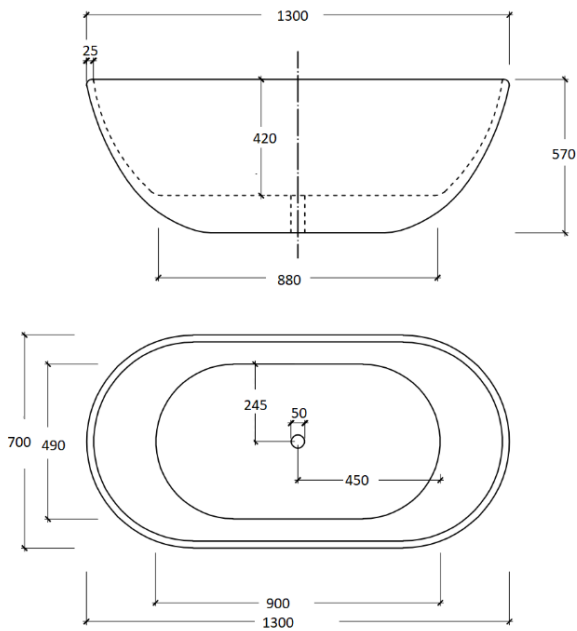

PRODUCT INFORMATION & SPECIFICATION

EGG SHAPE BATH-GLOSS WHITE

BATH SIZE	PRODUCT CODE	R.R.P.
1300mm	BT-EL1300	\$1295
1400mm	BT-EL1400	\$1295
1530mm	BT-EL1500	\$1295
1690mm	BT-EL1700	\$1350

Prices include GST. All measurements are in millimeters and subject to change without notice. For products, please allow +/- 10mm tolerance for manufacturing variance.

DESCRIPTION

- Modern & Minimalist design
- Egg Shape
- Gloss white, UV stabilized, sanitary grade Lucite acrylic
- Inbuilt steel support frame
- Adjustable steel legs, No overflow
- No-porous, blemish resistant and easy maintenance
- Chrome waste included with bath

EGG SHAPE 1300MM-GLOSS WHITE

EGG SHAPE 1400MM-GLOSS WHITE

EGG SHAPE 1530MM-GLOSS WHITE

EGG SHAPE 1690MM-GLOSS WHITE

Prices include GST. All measurements are in millimeters and subject to change without notice. For products, please allow +/- 10mm tolerance for manufacturing variance.