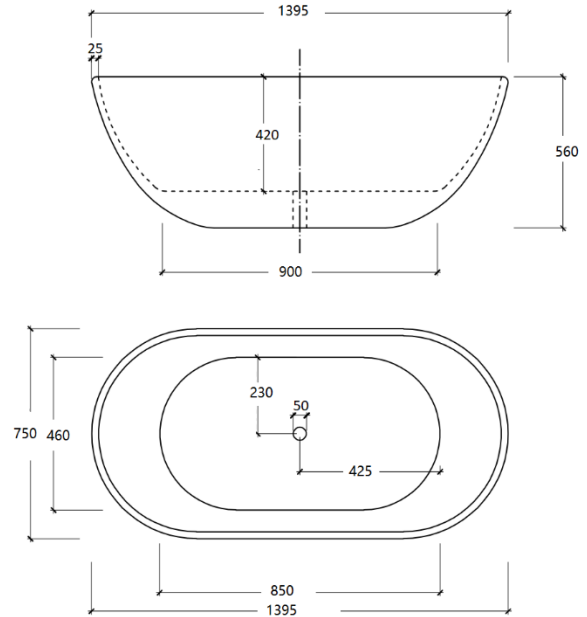

PRODUCT INFORMATION & SPECIFICATION

EGG SHAPE BATH-GLOSS WHITE

BATH SIZE	PRODUCT CODE	R.R.P.
1300mm	BT-EL1300	\$1295
1400mm	BT-EL1400	\$1295
1530mm	BT-EL1500	\$1295
1690mm	BT-EL1700	\$1350

Prices include GST. All measurements are in millimeters and subject to change without notice. For products, please allow +/- 10mm tolerance for manufacturing variance.

DESCRIPTION

- Modern & Minimalist design
- Egg Shape
- Gloss white, UV stabilized, sanitary grade Lucite acrylic
- Inbuilt steel support frame
- Adjustable steel legs, No overflow
- No-porous, blemish resistant and easy maintenance
- Chrome waste included with bath

EGG SHAPE 1300MM-GLOSS WHITE

EGG SHAPE 1400MM-GLOSS WHITE

EGG SHAPE 1530MM-GLOSS WHITE

EGG SHAPE 1690MM-GLOSS WHITE

Prices include GST. All measurements are in millimeters and subject to change without notice. For products, please allow +/- 10mm tolerance for manufacturing variance.