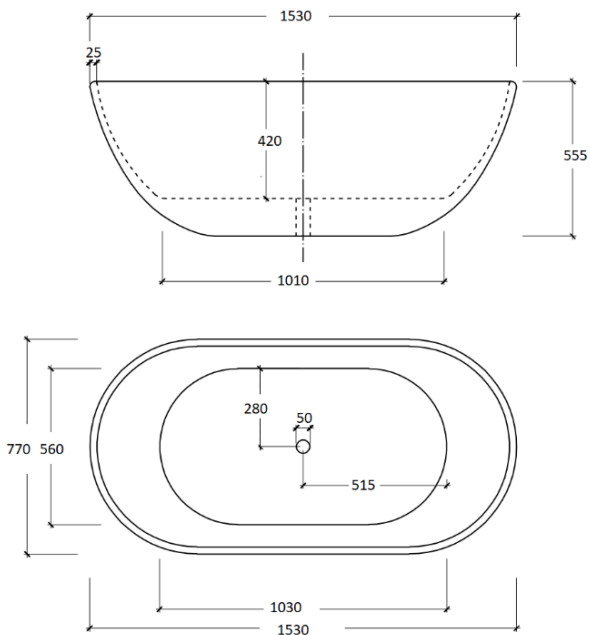

PRODUCT INFORMATION & SPECIFICATION

EGG SHAPE BATH-GLOSS WHITE

BATH SIZE	PRODUCT CODE	R.R.P.
1300mm	BT-EL1300	\$1295
1400mm	BT-EL1400	\$1295
1530mm	BT-EL1500	\$1295
1690mm	BT-EL1700	\$1350

Prices include GST. All measurements are in millimeters and subject to change without notice. For products, please allow +/- 10mm tolerance for manufacturing variance.

DESCRIPTION

- Modern & Minimalist design
- Egg Shape
- Gloss white, UV stabilized, sanitary grade Lucite acrylic
- Inbuilt steel support frame
- Adjustable steel legs, No overflow
- No-porous, blemish resistant and easy maintenance
- Chrome waste included with bath

EGG SHAPE 1300MM-GLOSS WHITE

EGG SHAPE 1400MM-GLOSS WHITE

EGG SHAPE 1530MM-GLOSS WHITE

EGG SHAPE 1690MM-GLOSS WHITE

Prices include GST. All measurements are in millimeters and subject to change without notice. For products, please allow +/- 10mm tolerance for manufacturing variance.