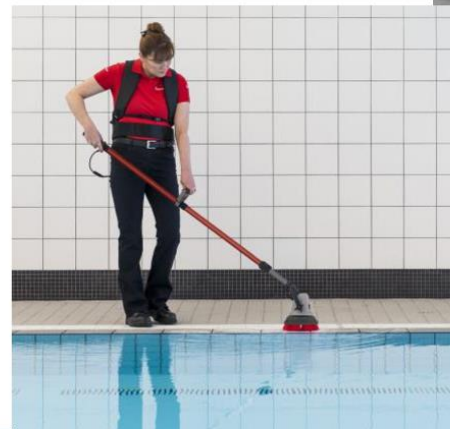

The Original Motorscrubber.

Small machine, big power.

Designed for small, hard-to-reach areas, M3 takes on stairs, edges, bathrooms, and kitchens with ease. Deep clean your confined spaces and experience outstanding results every time.

Powerful rotary scrubbing cleans tricky areas often neglected by other machines. Able to withstand 7kg/15lbs of downforce, the motor's extreme torque makes the M3 unstoppable.

From floor cleaning to wall scrubbing, the possibilities are endless with the telescopic handle that adjusts the machine height to suit any user. Waterproof construction means M3 is also perfect for poolside and waterline cleaning.

Combined with our vast range of accessories and battery-powered backpack, M3 guarantees exceptional results.

M3 KEY FEATURES

-  Powerful 360rpm scrub technology
-  Backpack with built-in battery
-  Lightweight
-  Fully submersible with no shock risk

WHAT'S IN THE BOX

- 
1. M3 Machine
 2. Gen 3 Battery Backpack
 3. Medium Duty Brush
 4. White Buffing Pad
 5. Red Polishing Pad
 6. Green Scrubbing Pad
 7. Microfibre Pad
 8. Pad Holder (Drive Plate)

BACKPACK	
Run time	2 - 3 hours Quick-change battery for additional runtime
Charging Time	Up to 8 hours or overnight
Battery Spec	12 Volt 7AH sealed battery
User Comfort	Fully adjustable for any user All-day comfort guaranteed
Backpack weight	3.1kg (6.8lbs) secured to waist
HANDLE	
Machine weight	1.5kg (3.3lb)
Telescopic handle	70 - 140cm (27.6 - 55.1in)
Operation	Easy press-and-go controls
User comfort	Soft rubber grips
HEAD	
Cleaning width	180mm (7.1in)
Scrubbing power	10,000rpm geared to 360rpm
Drive mechanism	Metal long-life gearbox
Materials	High impact GF Nylon casing