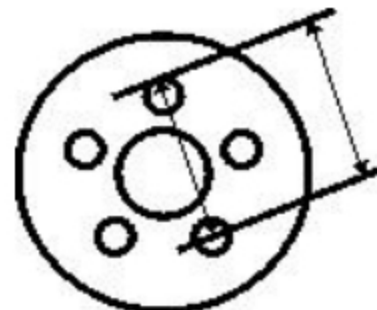

Standard Drag Race or Street/Strip wheel How to Measure

5-lug pattern measurement