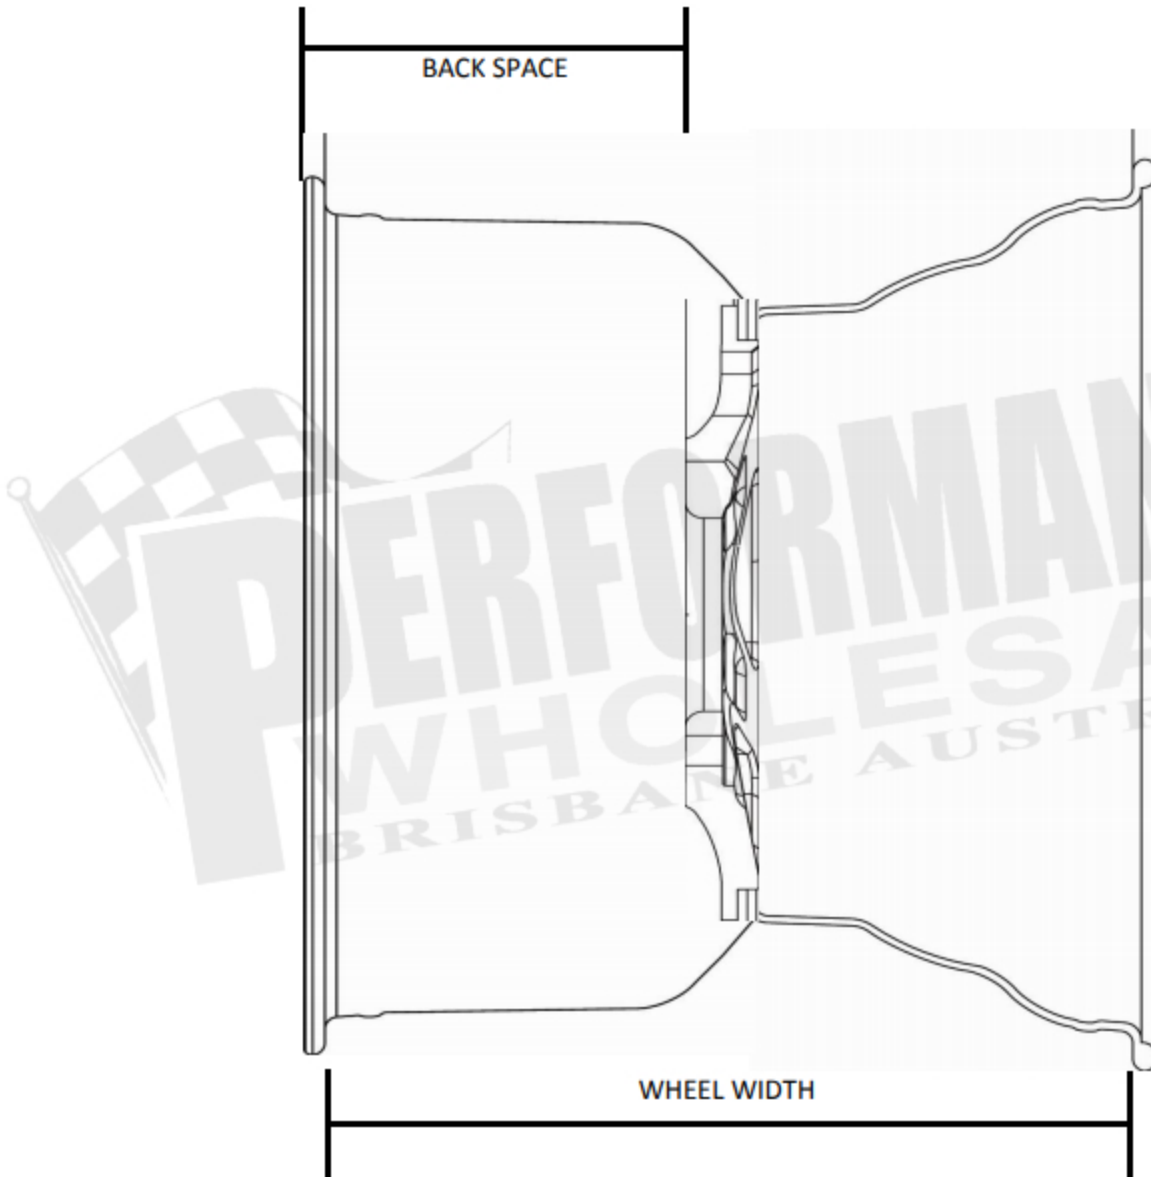

Standard Drag Race or Street/Strip wheel How to Measure

5-lug pattern measurement