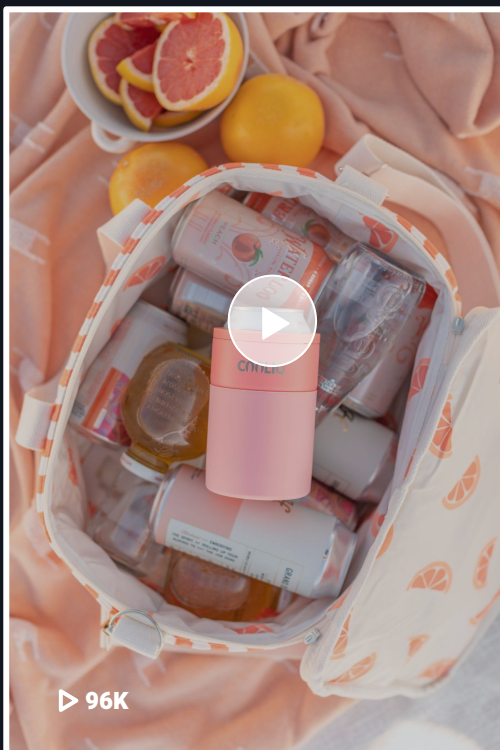

National Brand Awareness | Celebrity Endorsement

COOLIQ's partnership with the Jilly Box has proven to be a massive success, generating significant national brand awareness. Our BevChiller Shorty was recently included as an add-on in the Summer 2023 Jilly Box and sold out in under 48 hours, demonstrating its popularity among consumers across USA and Canada. This success story showcases the potential for product expansion into other colors and sizes that drive sales and attract new customers to retail shelves.