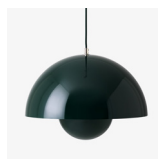

Related products

→ Dark Green