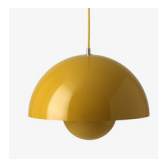

Shade Ø: 37cm / 14.6in

Flowerpor^{VP7} Verner Panton 1968

Product category

Pendant

Environment

Indoor

Material

Lacquered metal with fabric cord.

Production process

The two shades are made from deep drawn metal.

Dimensions

Ø: 37cm / 14.6in, H: 27cm / 10.6in

Packaging dimensions

H: 45cm / 17.7in, W: 45cm / 17.7in, L: 28cm / 11 in

Colli quantity

1 pc

Weight

Product: 2.4 kg / Incl. packaging: 3.94 kg

Voltage

220-240V - 50Hz.

Light source

E27 Max 100 Watt. Bulb is not included.

Certifications

Canopy

Included

Cord length

300cm / 118.1in.

Cleaning Instructions

Clean with soft dry cloth. Always switch off the electricity supply before cleaning.

→ Stock item

Beige Red (RAL 3012), Light Blue (NCS S 3020-R90B), Mustard (NCS S 3060-Y10R), Red Brown (RAL 8012), Grey Beige (NCS S 4005-Y20R), Dark Green (NCS S 8010-B70G), White (RAL 9010), Matt Black (RAL 9017), Matt Light, Grey (PT 3U), Matt White (RAL 9003) & Stone Blue (NCS S 6005-B80G), Pale Sand (RAL1000), Signal Green (RAL6032)

Related products

→ Mustard

&Tradition®