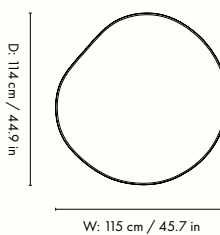

Measurements