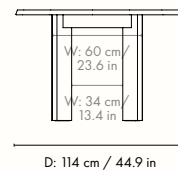

Measurements