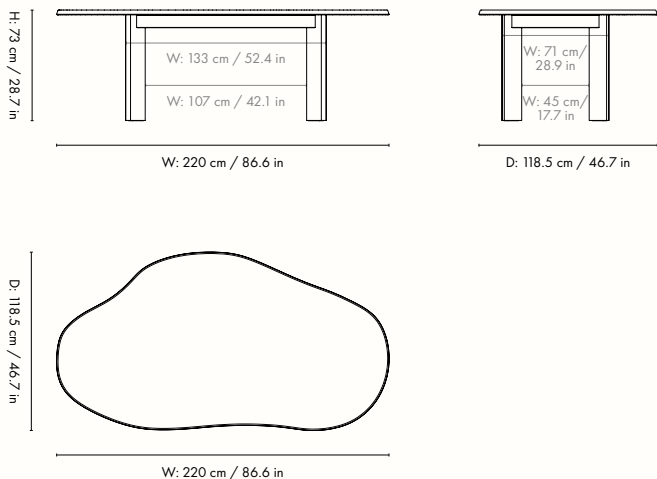

1104268360
White Oiled Beech

Information

Size: H: 73 x W: 115 x D: 114 cm / H: 28.7 x W: 45.7 x 44.9 in

Material: FSC™ certified solid beech. Oiled

Care: Wipe with a damp cloth. Do not leave the surface wet.

1104268363
Dark Stained Beech

Information

Size: H: 73 x W: 220 x D: 118.5 cm / H: 28.7 x W: 86.6 x 46.7 in

Material: FSC™ certified solid beech. Stained

Care: Wipe with a damp cloth. Do not leave the surface wet.

Country of origin: Croatia

Net weight: 57 kg

Packsize: 1

Test: EN 15372:2016, Furniture - Strength, durability and safety - Requirements for non-domestic tables

The mark of responsible forestry

Measurements

1104268362
White Oiled Beech

Information

Size: H: 73 x W: 220 x D: 118.5 cm / H: 28.7 x W: 86.6 x 46.7 in

Material: FSC™ certified solid beech. Oiled

Care: Wipe with a damp cloth. Do not leave the surface wet.