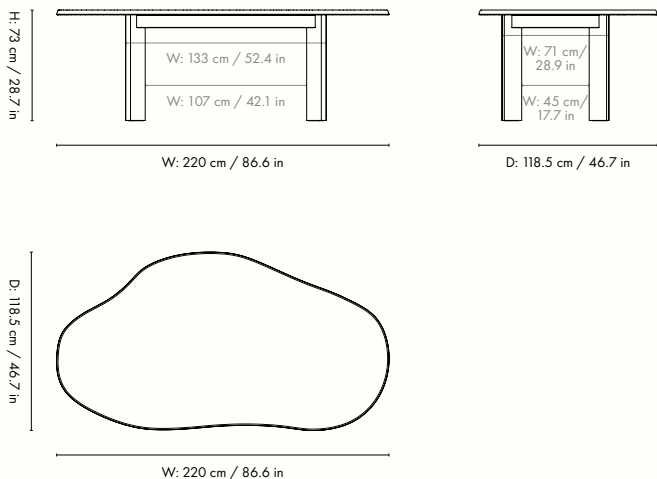

1104268360
White Oiled Beech

Information

Size: H: 73 x W: 115 x D: 114 cm / H: 28.7 x W: 45.7 x 44.9 in

Material: FSC™ certified solid beech. Oiled

Care: Wipe with a damp cloth. Do not leave the surface wet.

1104268362
White Oiled Beech

Information

Size: H: 73 x W: 220 x D: 118.5 cm / H: 28.7 x W: 86.6 x 46.7 in

Material: FSC™ certified solid beech. Oiled

Care: Wipe with a damp cloth. Do not leave the surface wet.

Country of origin: Croatia

Net weight: 57 kg

Packsize: 1

Test: EN 15372:2016, Furniture - Strength, durability and safety - Requirements for non-domestic tables

The mark of responsible forestry

Measurements

Tarn Dining Tables – Seating Overview

Based upon Herman Chair and at least 60 cm seating space per person

Tarn Dining Table – 115

Tarn Dining Table – 220

Space to feel comfortably you