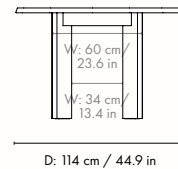

Measurements