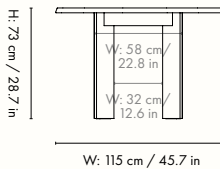

Measurements