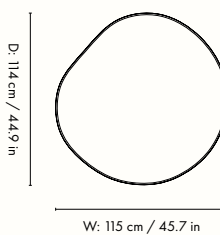

Measurements