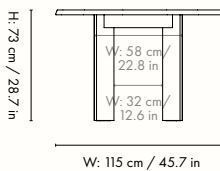

Measurements