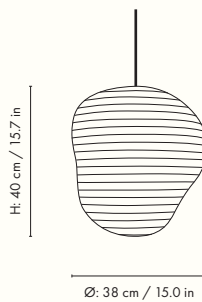

1104268210
Natural

Information

Size: Ø: 38 x H: 40 cm / Ø: 15.0 x H: 15.7 in

Material: Washi paper with stainless steel wire and stainless steel structure

Care: Wipe with a dry cloth

Light source: E27 LED light bulb

Registered design

Country of origin: China

Net weight: 0.2 kg

Packsize: 2

Measurements

Kurbis Lampshade 60

The Kurbis Lampshade presents a charming twist on the classic rice paper lantern. Crafted from characteristically rich Washi paper, Kurbis deviates from the traditional round shape, instead embracing an organic and asymmetric silhouette that gives it a distinctive and unique look. Inspired by the pumpkin and squash family, the rice paper lampshade emanates a soft and gentle light that adds ambiance and charm to any room.

1104268211
Natural

Information

Size: Ø: 57 x H: 60 cm / Ø: 22.4 x H: 23.6 in
Material: Washi paper with stainless steel wire and stainless steel structure
Care: Wipe with a dry cloth
Light source: E27 LED light bulb
Info: Organic shaped. Light bulb and electrical cord not included. To find a corresponding electrical cord, please refer to the product fact sheet for Fabric Cords.
 Registered design
Country of origin: China
Net weight: 0.3 kg
Packsize: 2

1104268212
Natural

Information

Size: Ø: 75.5 x H: 80 cm / Ø: 29.7 x H: 31.5 in
Material: Washi paper with stainless steel wire and stainless steel structure
Care: Wipe with a dry cloth
Light source: E27 LED light bulb
Info: Organic shaped. Light bulb and electrical cord not included. To find a corresponding electrical cord, please refer to the product fact sheet for Fabric Cords.
 Registered design
Country of origin: China
Net weight: 0.3 kg
Packsize: 2