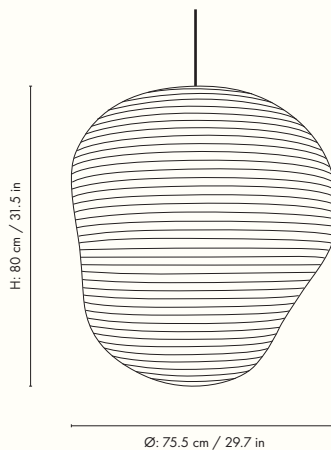

Measurements