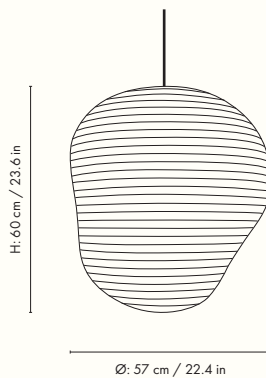

Measurements

Ø: 57 cm / 22.4 in