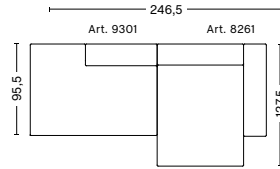

Link to downloads.

DIMENSIONS / MAGS COMBINATIONS

2,5 SEATER COMB. 1

WIDTH / 228 cm / 89.76"

DEPTH / 95,5 cm / 37.6"

HEIGHT / 67 cm / 26.38"

SEAT HEIGHT / 40 cm / 15.75"

3 SEATER COMB. 1

SEAT HEIGHT / 40 cm / 15.75"

2,5 SEATER COMB. 3 / RIGHT

WIDTH / 246,5 cm / 97.04"

DEPTH / 95,5/127,5 cm / 37.6/50.19"

HEIGHT / 67 cm / 26.38"

SEAT HEIGHT / 40 cm / 15.75"

3 SEATER COMB. 3 / LEFT

WIDTH / 304 cm / 119.68"

DEPTH / 95,5/127,5 cm / 37.6/50.19"

HEIGHT / 67 cm / 26.38"

SEAT HEIGHT / 40 cm / 15.75"

3 SEATER COMB. 3 / RIGHT

WIDTH / 304 cm / 119.68"

DEPTH / 95,5/127,5 cm / 37.6/50.19"

HEIGHT / 67 cm / 26.38"

SEAT HEIGHT / 40 cm / 15.75"