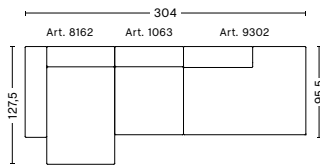

3 SEATER COMB. 3 / LEFT

WIDTH / 304 cm / 119.68"

DEPTH / 95,5/127,5 cm / 37.6/50.19"

HEIGHT / 67 cm / 26.38"

SEAT HEIGHT / 40 cm / 15.75"