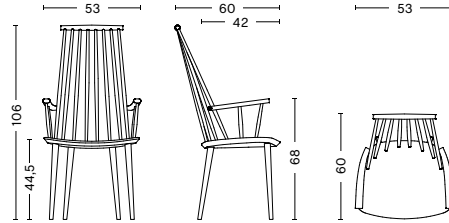

Seat in moulded beech with outer beech veneer. Legs are premounted with glue. Painted versions have a layer of paper on the top to prevent cracks to the veneer.

Assembled.

DIMENSIONS

WIDTH / 53 cm / 20.9"
DEPTH / 60 cm / 23.6"
HEIGHT / 106 cm / 41.7"
SEAT HEIGHT / 44,5 cm / 17.5"
SEAT DEPTH / 42 cm / 16.5"