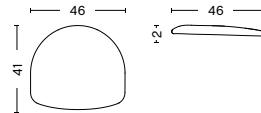

J110 CUSHION

DESIGN BY HAY

DIMENSIONS

WIDTH / 46 cm / 18.1"

DEPTH / 41 cm / 16.1"

HEIGHT / 2 cm / 0.79"

FOAM

20 mm foam.